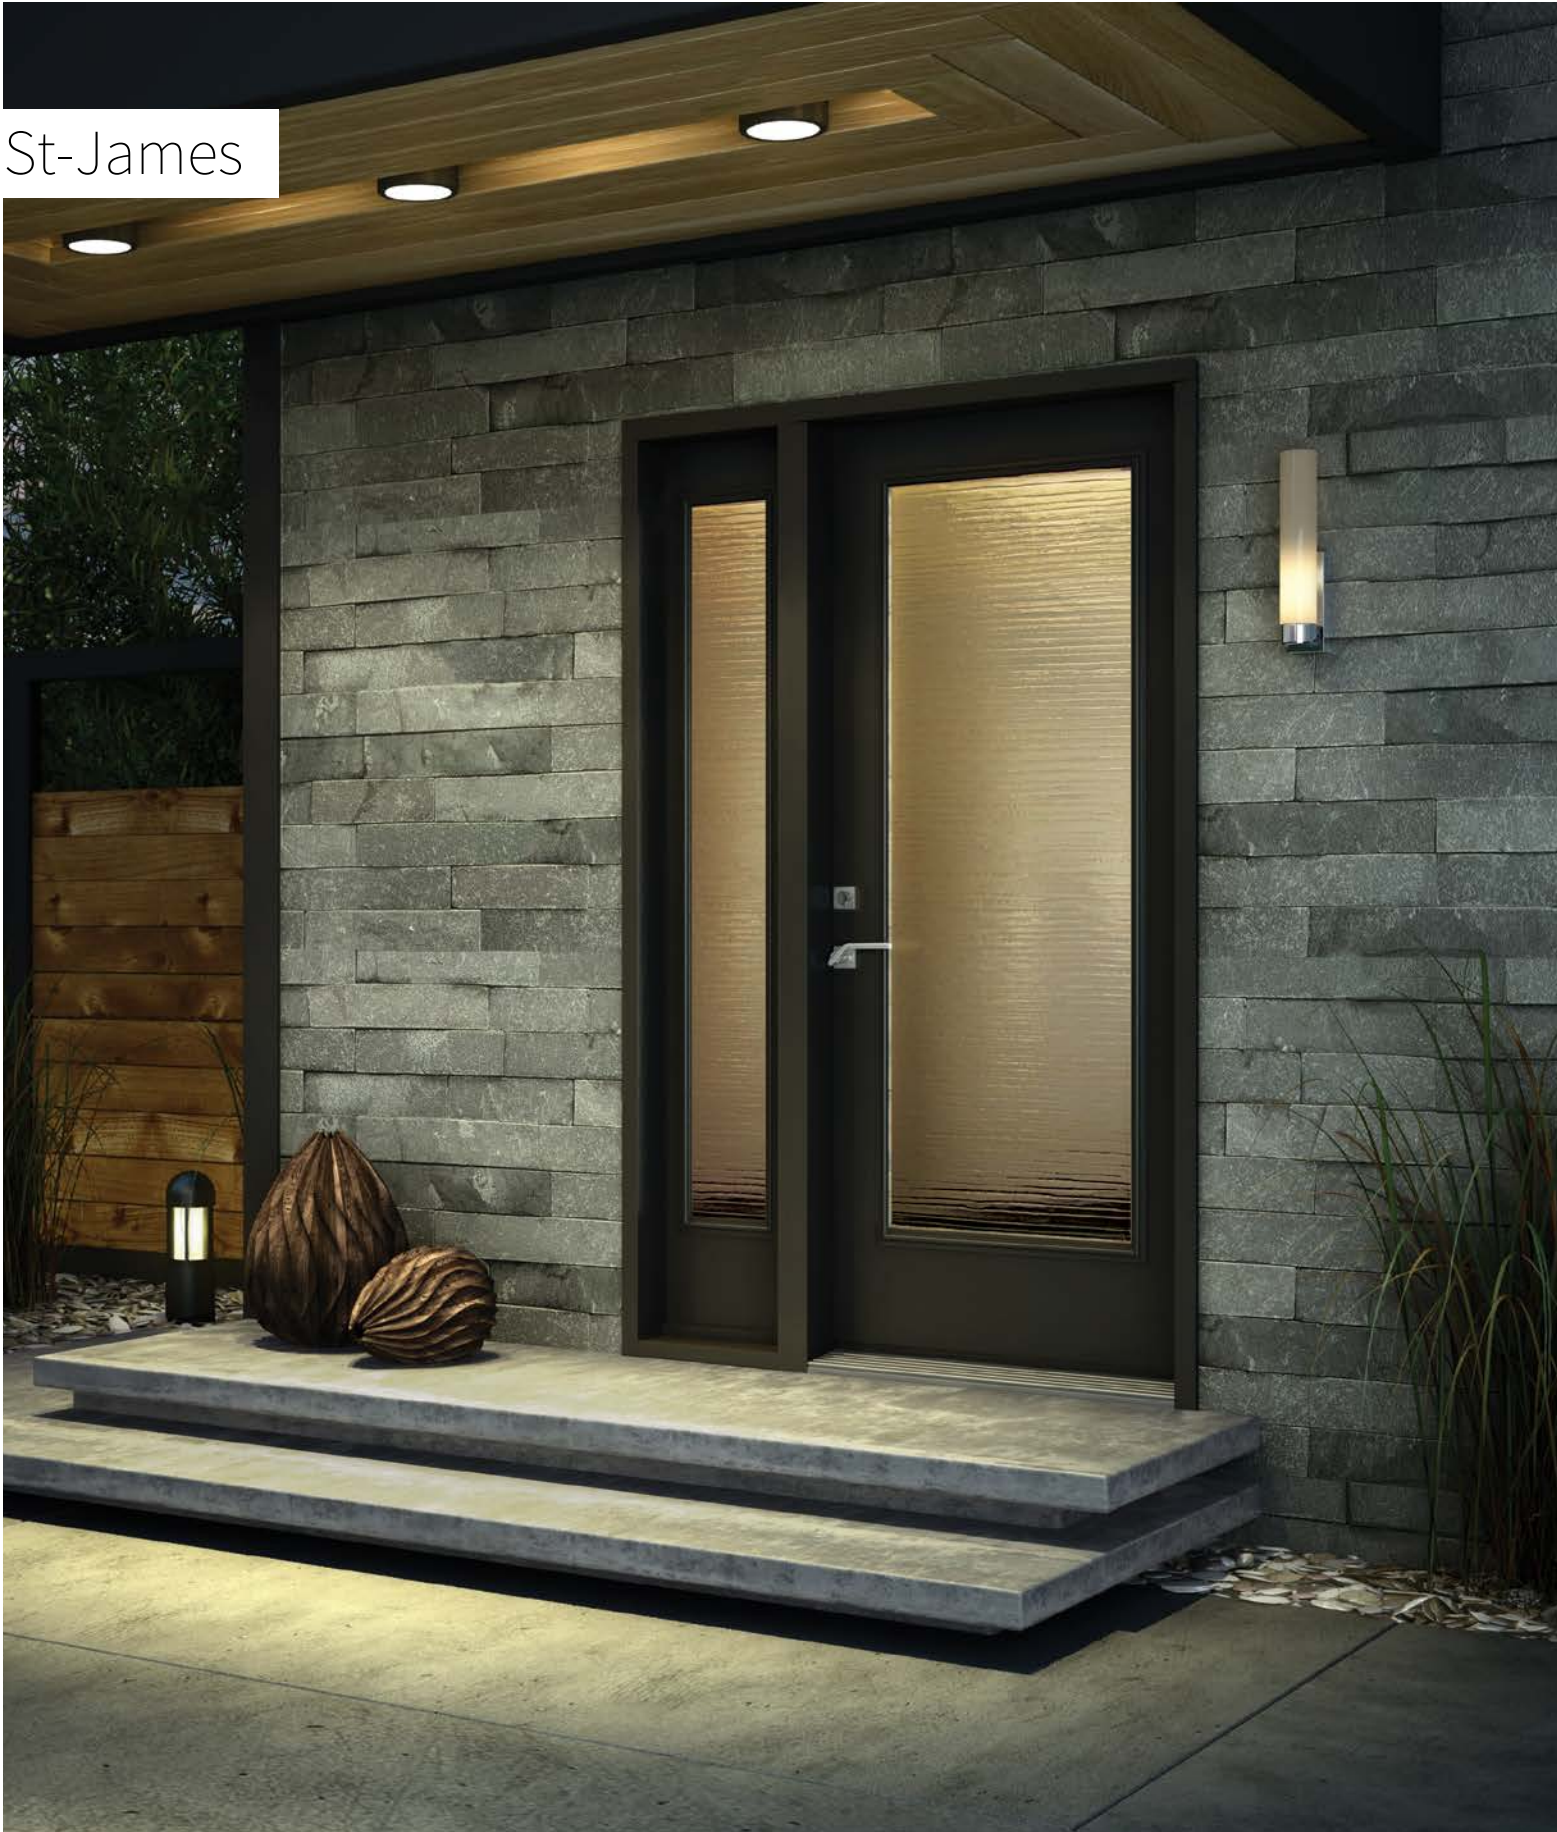

St-James

Uno steel door. St-James 22" x 64" doorglass with 7" x 64" sidelite p.77.