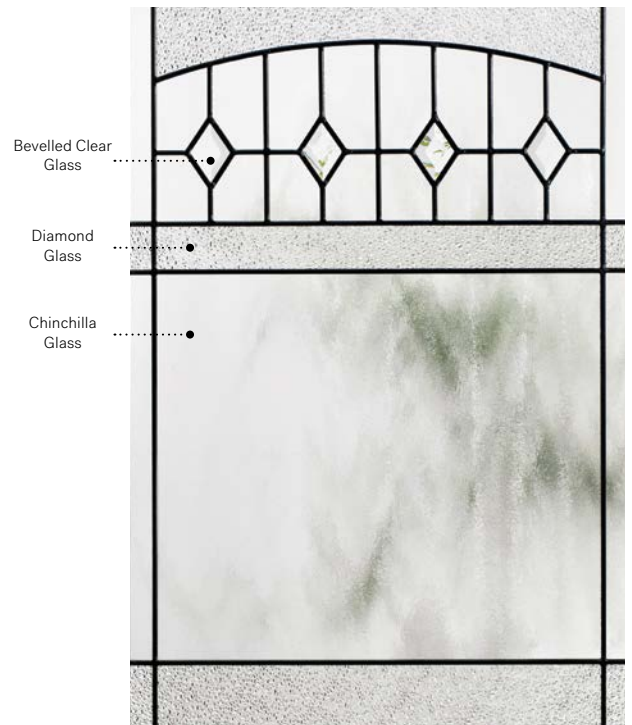

Liano

Stylish and warm, Liano is both classic and minimalist. Enjoy a sparkling light effect in your entryway thanks to the bevelled diamonds in its camber top.

Stained glass: Chinchilla glass, bevelled clear glass and Diamond glass.

Caming: Patina.

Frames: Contemporary, Novapvc or Stainable.

Sidelites and transom: Looks great accompanied by Chinchilla glass.

Available in custom sizes.

Privacy Level **4/5**
PRIVATE

Frames	25 1/4" x 51 1/4"	25 1/4" x 42 1/4"	22" x 48"	22" x 36"	22" x 14 7/16"	21" x 14 3/4"
Contemporary	N/A	N/A	10-324-057-006	10-324-050-009	10-324-260-001	N/A
Novapvc	N/A	N/A	10-324-057-003	10-324-050-001	N/A	10-324-301-002
Stainable	10-324-358-001	10-324-357-001	10-324-057-004	10-324-050-002	N/A	10-324-301-001

Victoria fiberglass door.

Frames	8" x 48"	8" x 36"
Contemporary	10-324-017-006	10-324-010-008
Novapvc	10-324-017-001	10-324-010-001
Stainable	10-324-017-002	10-324-010-002