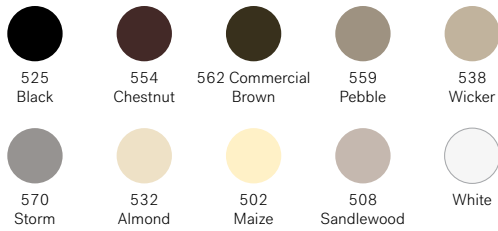

Grills

Many custom configurations available on demand.

Choice of colors outside / white inside

CAAL
5/8" Georgian Grill