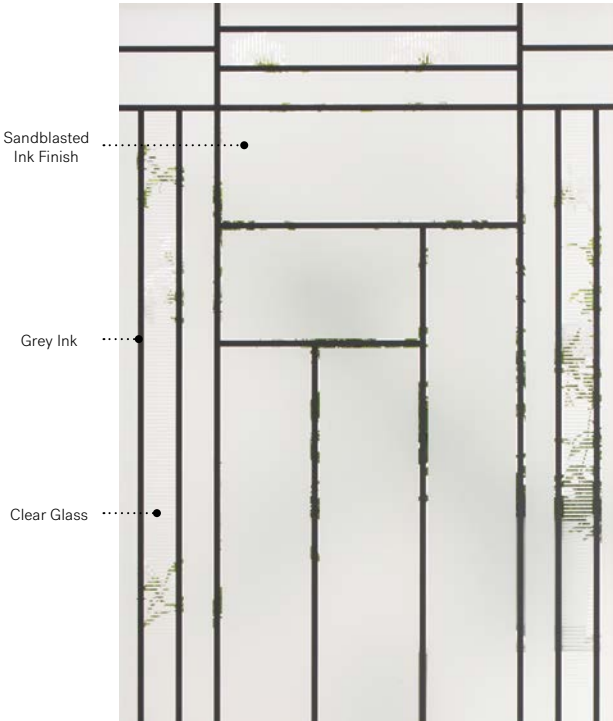

Louisbourg

Louisbourg’s elegant geometry evokes glass etchings. The asymmetrical grid creates a striking dynamic composition.

Silkscreened glass: Sandblasted ink finish and grey ink.
Frames: Contemporary or Novapvc.
Sidelites and transom: Looks great accompanied by sandblasted glass.
Available in custom sizes.

Privacy Level **4/5**
PRIVATE

Frames	22"×64"	22"×48"	22"×36"	7"×64"	8"×48"	8"×36"
Contemporary	07-314-060-007	07-314-057-008	07-314-050-009	07-314-005-007	07-314-017-007	07-314-010-007
Novapvc	07-314-060-001	07-314-057-001	07-314-050-001	07-314-005-001	07-314-017-001	07-314-010-001