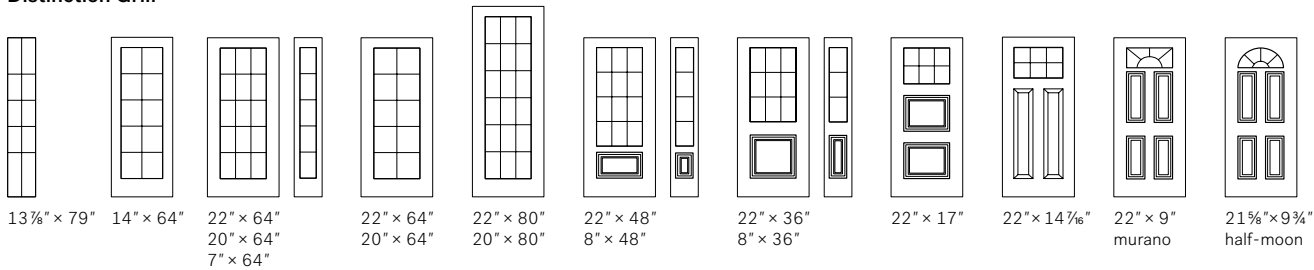

## Distinction Grill

13 3/8" x 79"    14" x 64"    22" x 64"  
20" x 64"  
7" x 64"  
22" x 64"  
20" x 64"  
22" x 80"  
20" x 80"  
22" x 48"  
8" x 48"  
22" x 36"  
8" x 36"  
22" x 17"  
22" x 14 7/16"  
22" x 9"  
murano  
21 1/8" x 9 3/4"  
half-moon