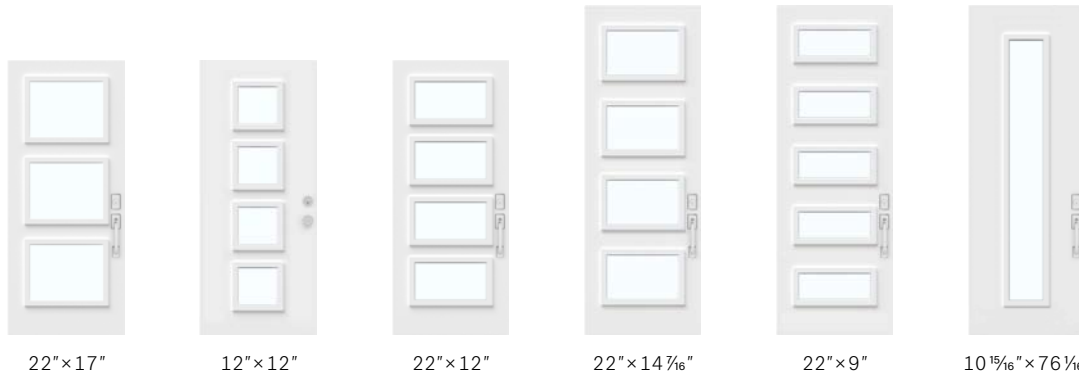

Uno: The perfect door for textured glass

Personalize your door's design by selecting one of our new glass panels from our wide selection of textured glass. Show off your creativity and choose your favourite textures and patterns, as well as your door's configuration from the openings and sizes available.

Frames: Contemporary or Novapvc.

Sidelites and transoms: Custom sizes available.

08-079-

Add this prefix to the codes below

	22" x 17"		12" x 12"		22" x 12"		22" x 14 1/16"		22" x 9"		10 15/16" x 76 1/16"	
Frames	Contemp.	Novapvc	Contemp.	Novapvc	Contemp.	Novapvc	Contemp.	Novapvc	Contemp.	Contemp.	Novapvc	
NEW Soft	259-116	259-114	216-063	216-061	053-046	On demand	260-063	On demand	210-064	N/A	N/A	
NEW Fluid*	259-119	259-117 ↔	216-066 ↔	216-064 ↔	053-050 ↔	On demand	260-066 ↔	On demand	N/A	N/A	N/A	
Masterline*	259-045 ↔	259-046 ↔	216-027 ↔	216-028 ↔	053-001 ↔	On demand	260-039 ↔	On demand	210-039 ↔	N/A	N/A	
Sandblasted	259-033	259-012	216-012	216-017	053-007	On demand	260-027	On demand	210-033	211-029	N/A	
Satin	259-062	259-024	216-001	216-025	053-002	On demand	On demand	On demand	N/A	211-028	N/A	
Pinhead	259-085	259-008	216-037	216-024	053-004	On demand	260-051	On demand	210-050	N/A	N/A	
Screen	259-038	259-052	216-029	216-032	053-003	On demand	260-041	On demand	210-048	N/A	N/A	
Chinchilla	259-035	259-049	216-018	216-020	053-006	On demand	260-044	On demand	210-051	N/A	N/A