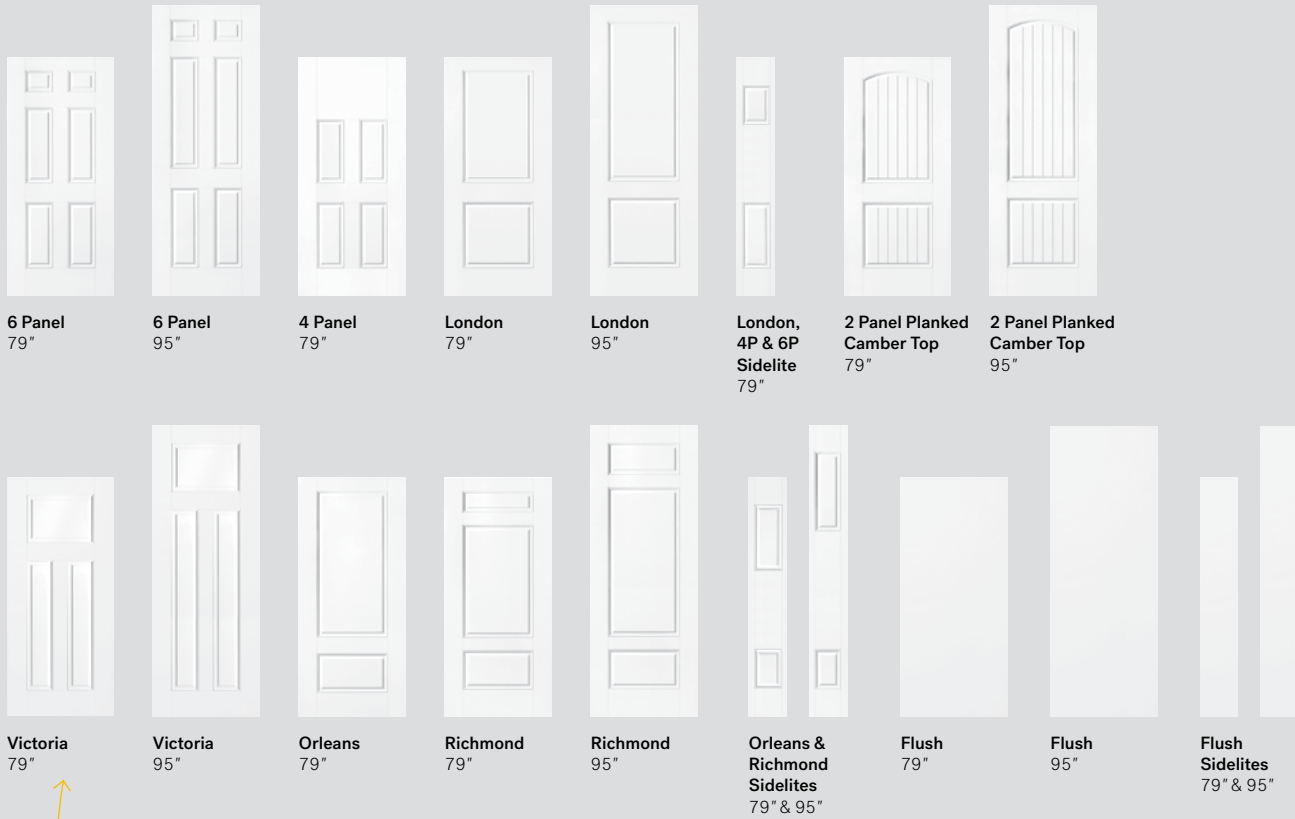

Smooth Finish

Enhance the look of this door with a decorative shelf

Smooth Finish

Actual Color

Smooth Finish Victoria Door Accessories

Decorative Shelf

Optional for the Smooth finish Victoria door. Easily installed with glue. 25-274-295-004