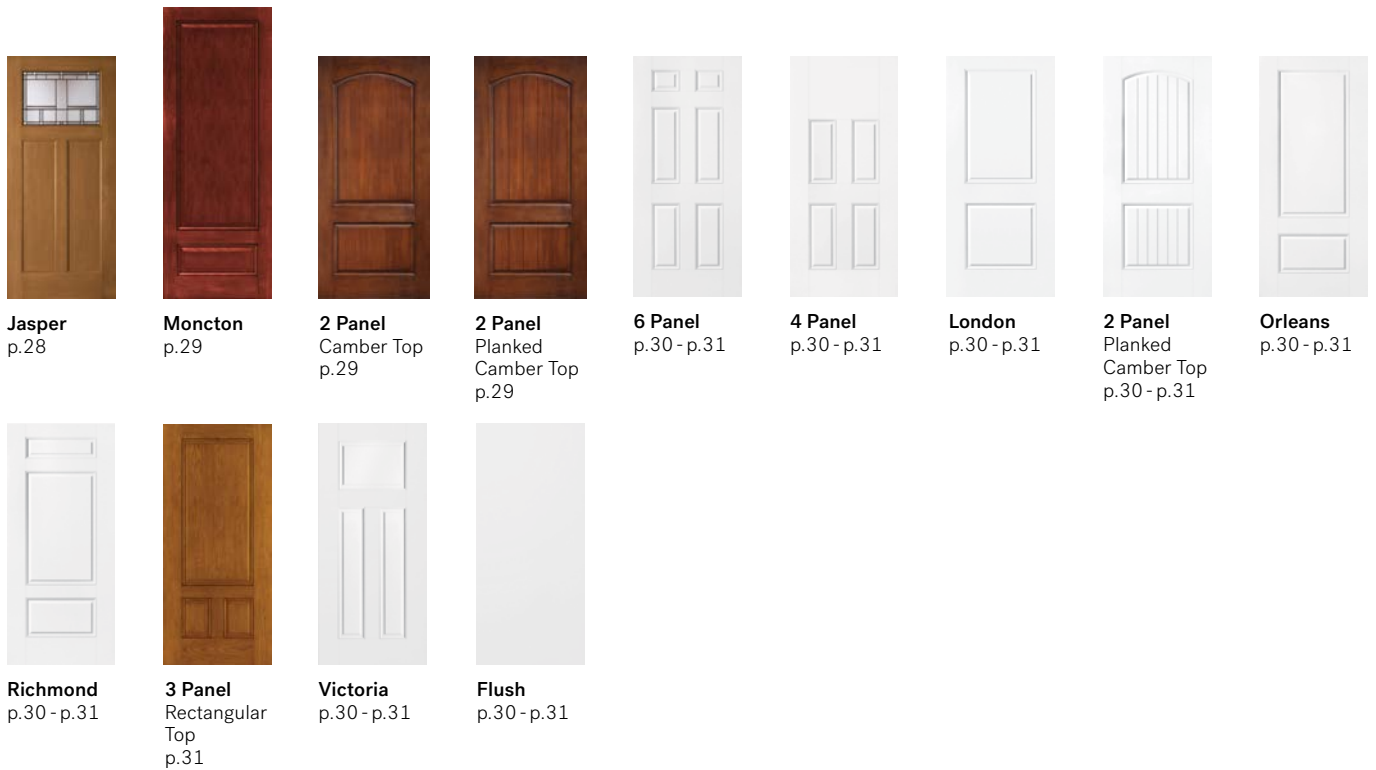

Fiberglass doors