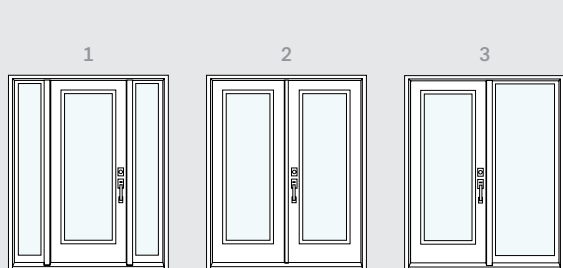

Single door with sidelites, or double doors

Achieve a rich and classic look with double doors (2) or with two sidelites (1). Give your entrance a bold, contemporary look with an oversized sidelite (3).