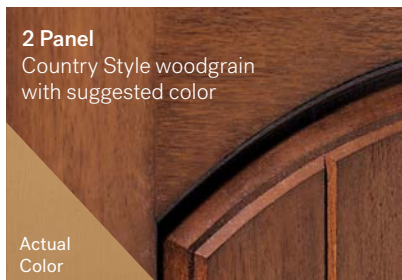

2 Panel
Country Style woodgrain
with suggested color

Actual
Color

Decorative Hinges and Nails

Decorative additions available for 2P camber top doors (with or without planking). Easily installed with double-sided tape.