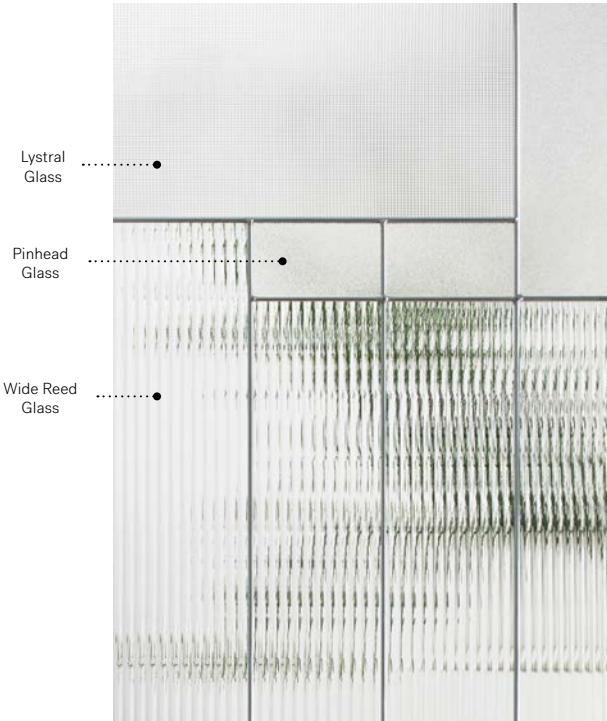

Cosmopolitan

The Reed glass of this retro-look stained glass sets it apart. As a complement for your door, the asymmetrical composition is in perfect harmony with the bungalows of the 1950s and 1960s.

Stained Glass: Lystral glass, Pinhead glass, Wide Reed glass.
Caming: Zinc.
Frames: Contemporary or Novapvc.
Sidelites and transom: Looks great accompanied by Pinhead glass.
Available in custom sizes.

Privacy Level **4/5**
PRIVATE