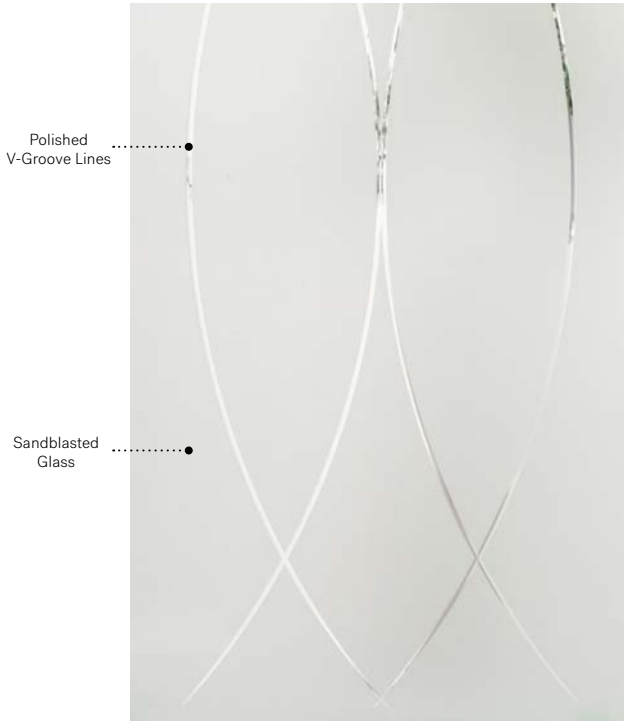

# Celeste

Orleans steel door with Prestige Mouldings p.25. Celeste 22" x 48" doorglass with 8" x 48" sidelite p.79.

NEW

# Verso

Soho steel door p.23. Verso 22" x 48" doorglass p.81.

NEW

# Verso

With its simple and elegant intersecting lines, Verso is a timeless homage to the art of glass cutting.

**V-Groove:** Polished V-Groove lines on sandblasted glass.  
**Frames:** Contemporary, Novapvc or Stainable.  
**Sidelites and transom:** Looks great accompanied by sandblasted glass.  
 Available in custom sizes.