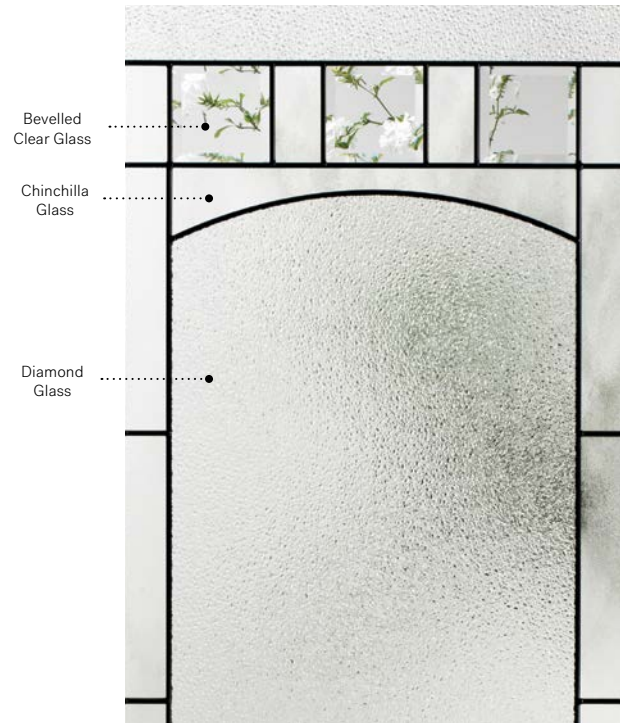

Bistro

Orleans steel door p.25. Bistro 22" x 48" doorglass p.69.

# Bistro

With its arched central piece crowned by bevelled clear glass, Bistro offers a consistently classic and natural look. Bistro will rejuvenate any exterior.

**Stained glass:** Chinchilla glass, bevelled clear glass and Diamond glass.

**Caming:** Zinc or Patina.

**Frames:** Contemporary, Novapvc or Stainable.

**Sidelites and transom:** Looks great accompanied by Chinchilla glass.

Available in custom sizes.

Privacy Level **3/5**  
SEMI-PRIVATE