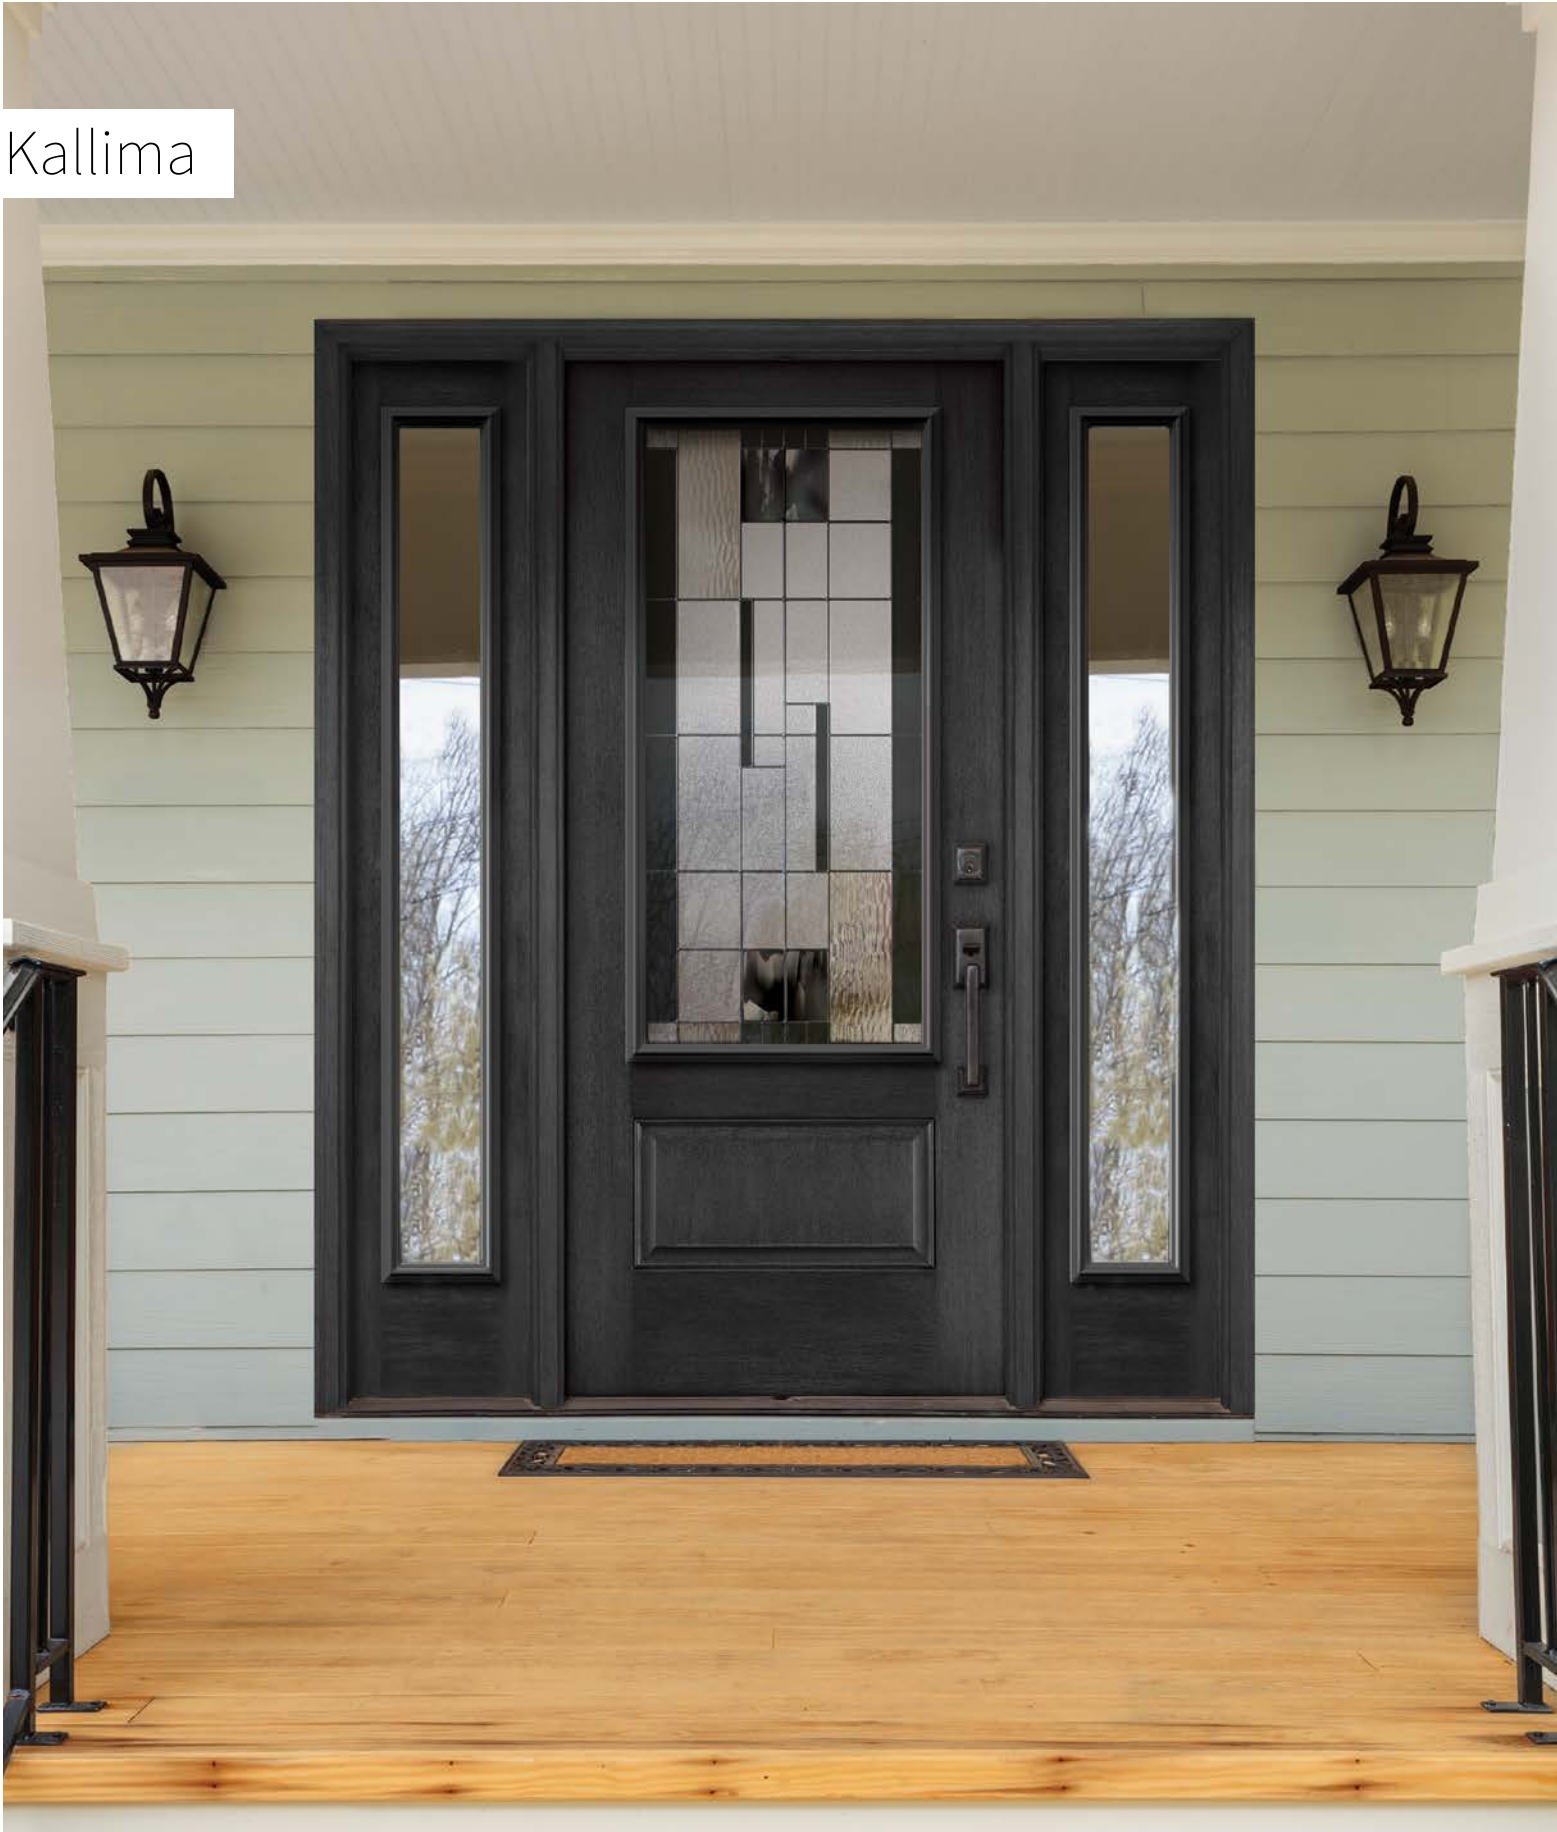

Kallima

Orleans fiberglass door p.31. Kallima 22" x 48" doorglass p.59. Clear glass 7" x 64" sidelites.