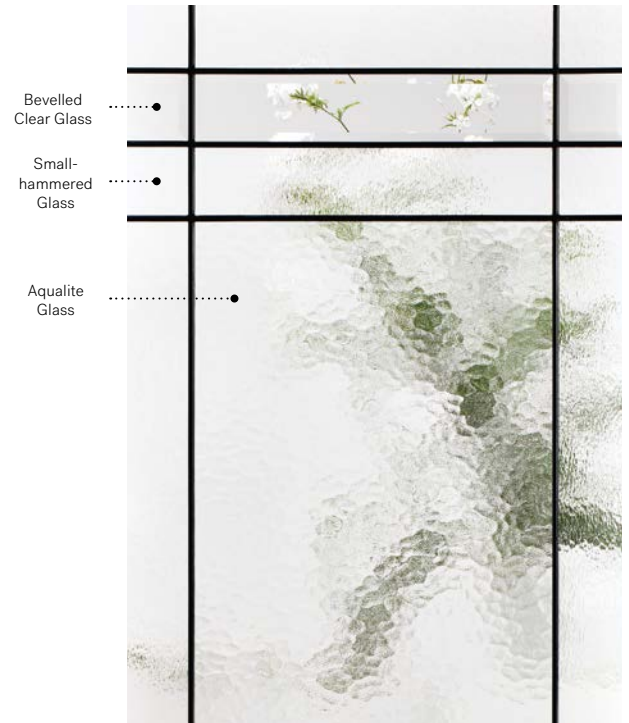

# Celeste

Orleans steel door with Prestige Mouldings p.25. Celeste 22" x 48" doorglass with 8" x 48" sidelite p.79.

NEW

# Celeste

Celeste juxtaposes different types of glass within its patina coming, creating a delicate geometric pattern with a refined and balanced light effect.

**Stained glass:** Bevelled clear glass, Small-hammered glass and Aqualite glass.

**Coming:** Patina.

**Frames:** Contemporary, Novapvc or Stainable.

**Sidelites and transom:** Looks great accompanied by clear glass.

Available in custom sizes.

Privacy Level **3/5**  
SEMI-PRIVATE

<b>Frames</b>	22" x 64"	22" x 48"	22" x 36"	22" x 17"	22" x 14 7/16"
Contemporary	10-367-060-003	10-367-057-003	10-367-050-003	10-367-259-003	10-367-260-003
Novapvc	10-367-060-001	10-367-057-001	10-367-050-001	10-367-259-001	10-367-260-001
Stainable	10-367-060-002	10-367-057-002	10-367-050-002	10-367-259-002	10-367-260-002