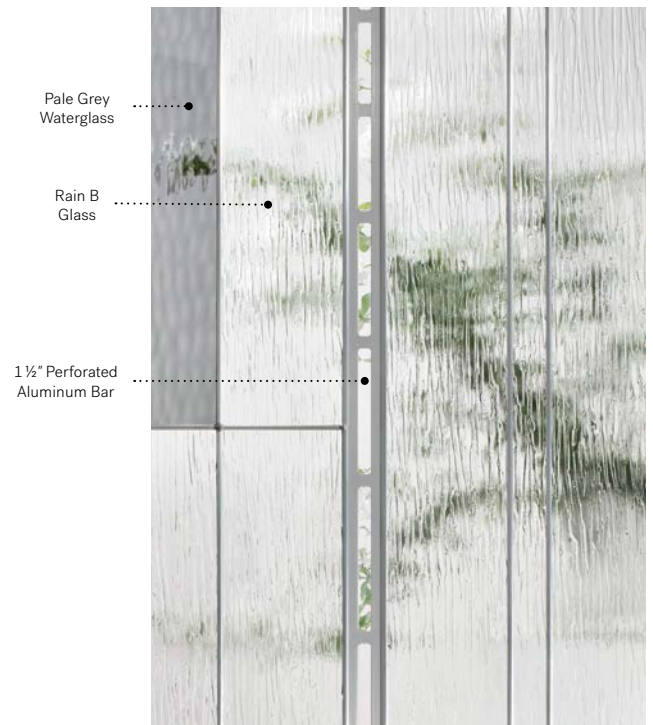

Barcello

Barcello's industrial and contemporary style is one of a kind. Mixing bold textures and the sleek industrial look of its perforated aluminum bar, Barcello is the perfect doorglass for an entrance where a contrast of patterns and styles is desired.

Stained glass: Pale grey Waterglass, Rain B glass and perforated 1 1/2" aluminum bar.

Caming: Zinc.

Frames: Contemporary or Novapvc.

Sidelites and transoms: Looks great accompanied by Rain B glass.

Available in custom sizes.

Privacy Level **3/5**
SEMI-PRIVATE

Frames	22" x 64"	22" x 48"	22" x 17"	7" x 64"	8" x 48"
Contemporary	10-335-060-001	10-335-057-001	10-335-259-001	10-335-005-001	10-335-017-001
Novapvc	10-335-060-002	10-335-057-002	10-335-259-002	10-335-005-002	10-335-017-002

1" non-perforated aluminum bar in sidelites.