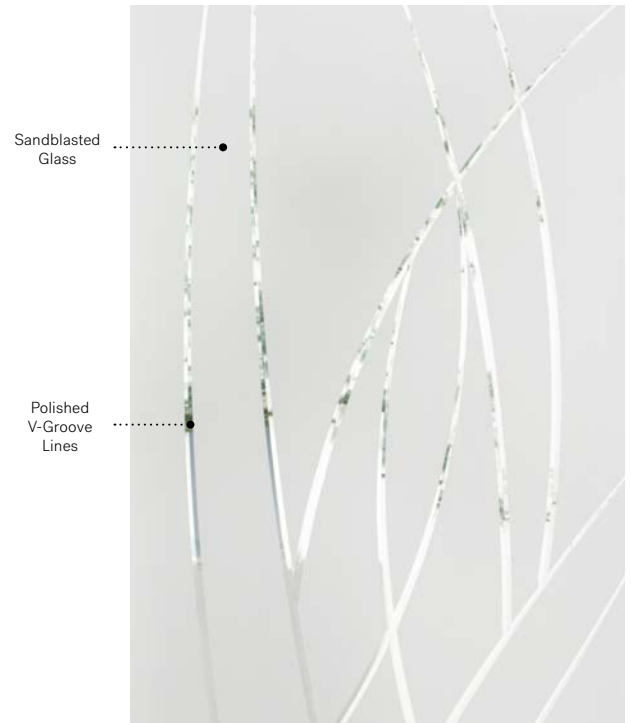

**V-Groove:** Sandblasted glass with polished V-Groove lines.

**Options:** Left or Right side design.

**Frames:** Contemporary, Novapvc or Stainable.

**Sidelites and transom:** Looks great accompanied by sandblasted glass.

Alys

Uno steel door. Alys 22" x 64" doorglass p.75.

# Alys

Alys' V-Groove design suggests motion and is at once natural and abstract, bringing your entryway to life with its dynamic composition.

**V-Groove:** Polished V-Groove lines on sandblasted glass.

**Frames:** Contemporary, Novapvc or Stainable.

**Sidelites and transom:** Looks great accompanied by sandblasted glass.

Available in custom sizes.

Sandblasted Glass

Polished V-Groove Lines

Privacy Level

4/5