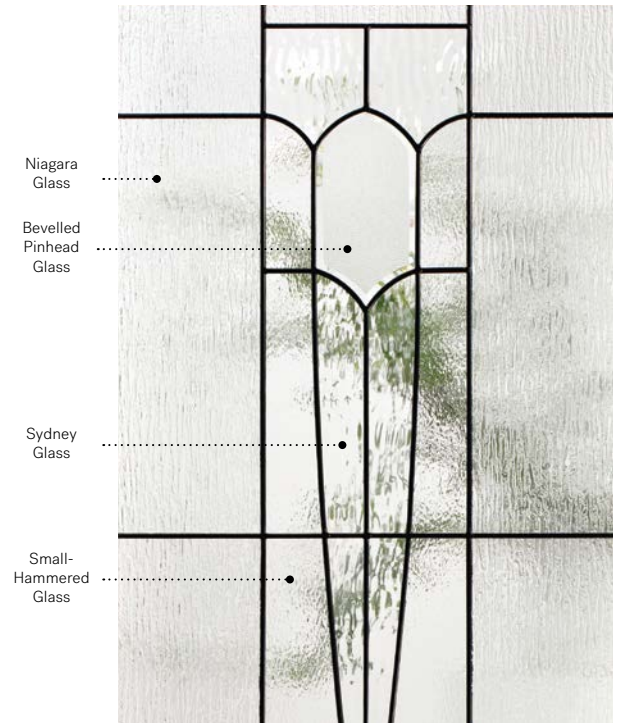

# Mistral

A nod to Art Nouveau illustrations, Mistral is a tableau of simple, slender shapes.

**Stained glass :** Niagara glass, Sydney glass, bevelled Pinhead glass and Small-hammered glass.

**Caming :** Zinc or Patina.

**Frames :** Novapvc or Stainable.

**Sidelites and transom :** Looks great accompanied by Niagara glass.

Available in custom sizes.

Privacy Level **3/5**  
SEMI-PRIVATE

Frames	22" x 64"	22" x 48"	22" x 36"	22" x 17"	22" x 14 7/16"	21" x 14 3/4"
Novapvc	10-310-060	10-310-057	10-310-050	10-310-259	10-310-260	10-310-301
Stainable	10-310-060	10-310-057	10-310-050	10-310-259	N/A	10-310-301
	Zinc Pat. 006 001	Zinc Pat. 007 001	Zinc Pat. 008 001	Zinc Pat. 006 001	Zinc Pat. 006 001	Zinc Pat. 003 001
	009 005	009 004	010 006	008 004		004 005