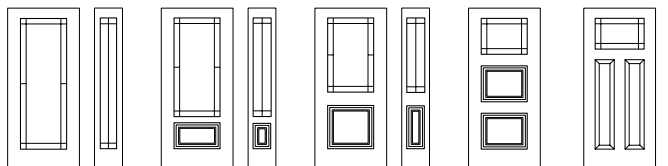

Perimeter Grill

22" x 64"
20" x 64"
7" x 64"
22" x 48"
8" x 48"
22" x 36"
8" x 36"
22" x 17"
22" x 14 7/16"

Custom Configurations

Create a grill configuration with your choice of grill profile and outside color. Clear or textured glass.