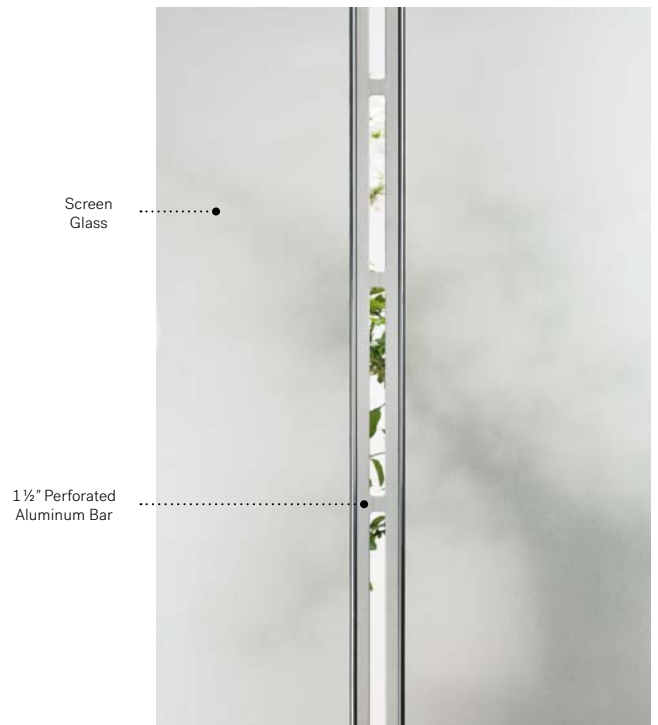

Tandem

With its distinctive aluminum bar, this doorglass is a perfect fit for modern architectures.

Stained Glass: Screen glass and 1 ½" perforated aluminium bar.

Caming: Zinc.

Frames: Contemporary.

Sidelites and transom: Looks great accompanied by Screen glass.

Available in custom sizes.

Privacy Level **4/5**
PRIVATE