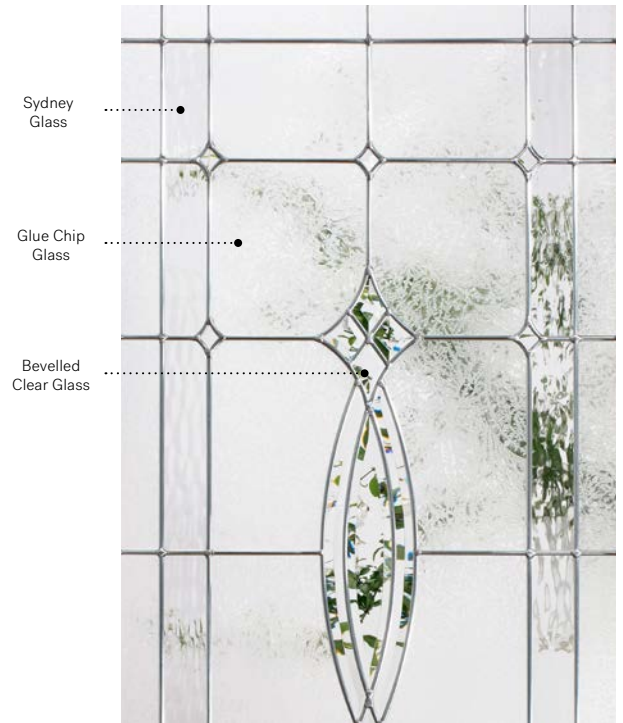

Evangeline II

Influenced by the decorative arts at the start of the century, the detailed composition of Evangeline II will charm the admirers of stained glass. This model is a perfect fit for a classic or farmhouse style home.

Stained Glass: Sydney glass, Glue Chip glass and bevelled clear glass.

Caming: Zinc, Patina or Brass.

Frames: Novapvc or Stainable.

Sidelites and transom: Looks great accompanied by Glue Chip glass.

Available in custom sizes.

Privacy Level **3/5**
SEMI-PRIVATE

	Zinc	Pat.	Brass
Novapvc	10-054-060 008	026 002	
Stainable	10-054-060 017	032 004	

	Zinc	Pat.	Brass
Novapvc	10-054-057 006	032 001	
Stainable	10-054-057 017	034 019	

	Zinc	Pat.	Brass
Novapvc	10-054-050 008	024 002	
Stainable	10-054-050 016	033 004	

	Zinc	Pat.	Brass
Novapvc	N/A		
Stainable	10-054-027 012	014 013	

	Zinc	Pat.	Brass
Novapvc	10-054-005 008	026 007	
Stainable	10-054-005 018	033 003	

	Zinc	Pat.	Brass
Novapvc	10-054-017 005	017 001	
Stainable	10-054-017 008	020 010	

	Zinc	Pat.	Brass
Novapvc	10-054-010 008	021 002	
Stainable	10-054-010 014	027 005	

	Zinc	Pat.	Brass
Novapvc	10-054-211 002	001 003	
Stainable