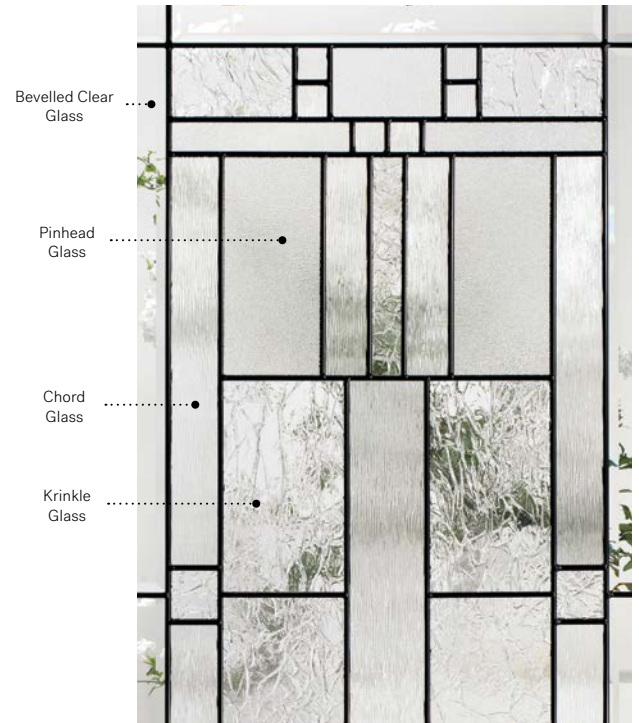

# Cachet

Cachet's Prairie-style design blends four striking textures to make your home stand out. On sunny days, enjoy a dazzling light effect in your entryway.

**Stained glass:** Bevelled clear glass, Krinkle glass, Chord glass and Pinhead glass.

**Caming:** Zinc or Patina.

**Frames:** Contemporary, Novapvc or Stainable.

**Sidelites and transom:** Looks great accompanied by Pinhead glass.

Available in custom sizes.

Privacy Level **3/5**  
SEMI-PRIVATE