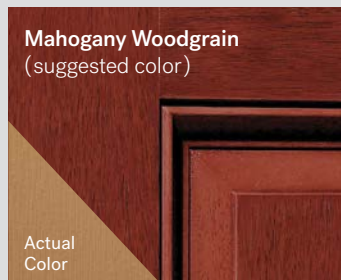

Mahogany Woodgrain Victoria Door Accessories

Decorative Shelf

Optional for Mahogany finish Victoria door.
Easily installed with glue.
25-274-295-003