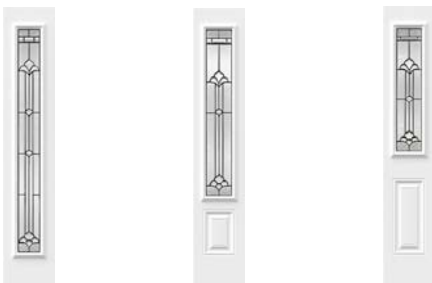

Frames	7" x 64"	8" x 48"	8" x 36"
Novapvc	10-036-005	10-036-017	10-036-010
Stainable	10-036-005	10-036-017	10-036-010