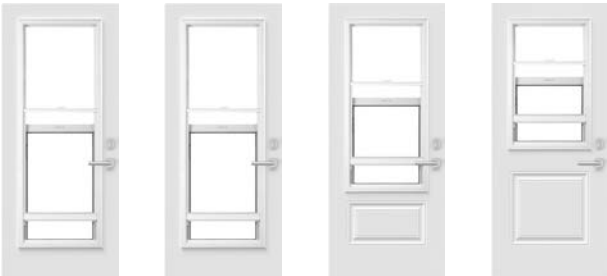

Options

- Clear glass
- Edge textured glass **NEW**
- Masterline glass (horizontal)
- Optika silkscreened glass
- Transit silkscreened glass
- Distinction Grill
- Perimeter Grill

Verre clair Low E / Argon	22" x 64" 24-079-060-002	20" x 64" 24-079-038-002	22" x 48" 24-079-057-001	22" x 36" 24-079-050-001