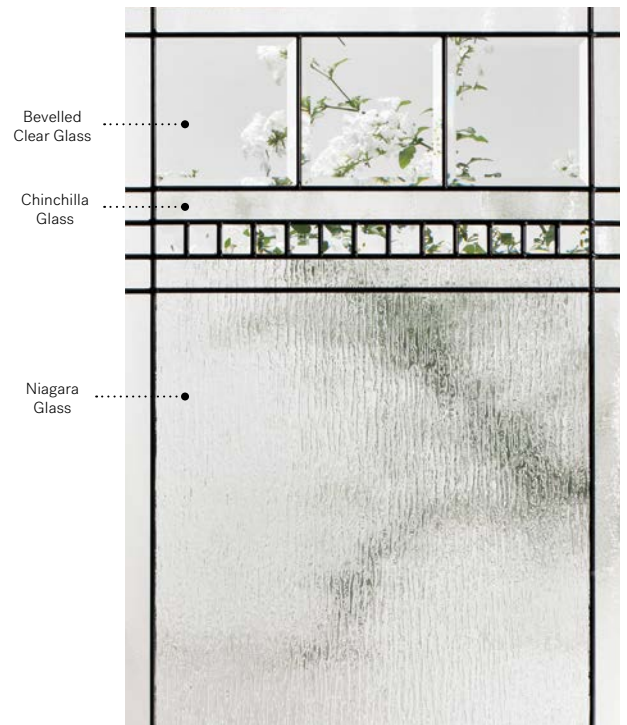

# Chanelle

Chanelle will bring a stately, elegant and timeless touch to any home, classic or modern. With clean lines and bright bevels, it creates stunning light effects.

**Stained glass:** Chinchilla glass, bevelled clear glass and Niagara glass.

**Caming:** Patina.

**Frames:** Contemporary, Novapvc or Stainable.

**Sidelites and transom:** Looks great accompanied by Niagara glass.

Available in custom sizes.

Privacy Level **3/5**  
SEMI-PRIVATE

**Frames** 25 1/4" x 65 1/4"  
Contemporary N/A  
Novapvc N/A  
Stainable 10-308-359-001