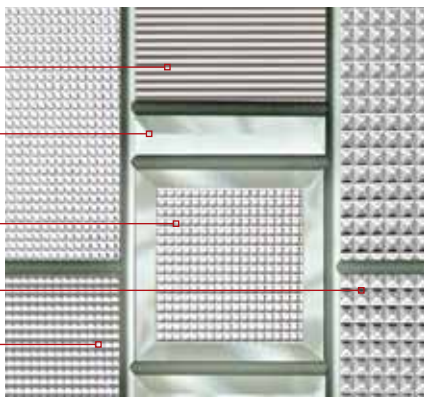

NS-AR Non-Soudé Argent Satiné
Non-Welded Silver

VERRES | *GLASSES*

Corduroy Horizontal

Clair Biseauté
Beveled Clear

Screen Biseauté
Beveled Screen

Canva

Screen

TRIPLE VERRE | *TRIPLE GLAZED*