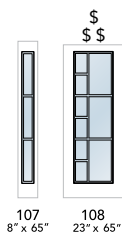

DOUBLE VERRE | DOUBLE GLAZED

VERRES | GLASSES

- Kasumi
- Satiné
  Acid Etch
- Clair
  Clear

OBSCUR

CLAIR
CLEAR