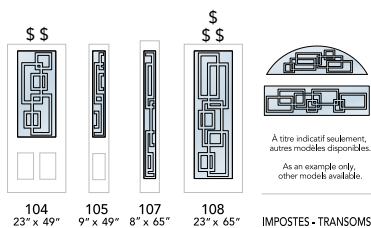

ÉCHELLE DE DEGRÉ D'INTIMITÉ | PRIVACY RATING

CLAIR	OBSCUR -	OBSCUR +	OPAQUE
CLEAR	PRIVACY -	PRIVACY +	OPAQUE

DOUBLE VERRE | DOUBLE GLAZED

VERRE | GLASS

Katana