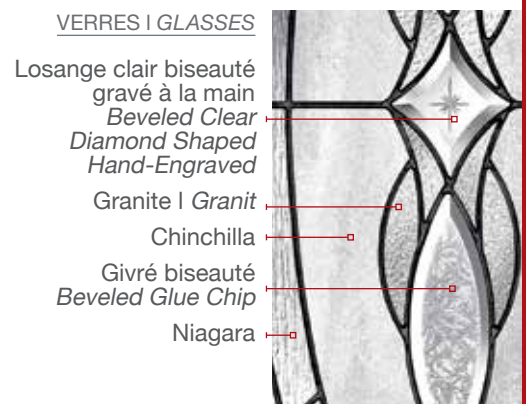

FINIS STANDARDS | STANDARD FINISHES

NOTE: Autres finis disponibles | Other available finishes

LT Laiton soudé
Welded Brass

PL Plomb soudé
Welded Lead

N Plomb soudé antique
Antique Welded Lead

N Plomb soudé antique
Antique Welded Lead

VERRES | GLASSES

VERRES | GLASSES

VERRES | GLASSES

Niagara

Clair biseauté
Beveled Clear

Chinchilla

Givré biseauté
Glue Chip

Niagara