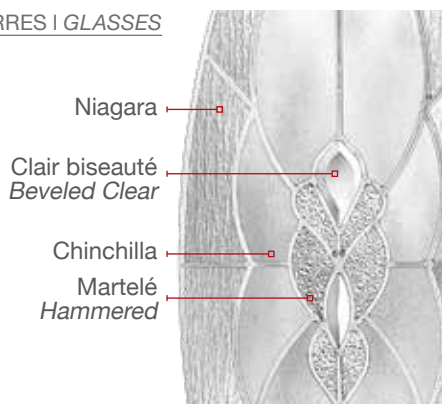

FINIS STANDARDS | STANDARD FINISHES

NOTE: Autres finis disponibles | Other available finishes

LT Laiton soudé
Welded Brass

PL Plomb soudé
Welded Lead

N Plomb soudé antique
Antique Welded Lead

N Plomb soudé antique
Antique Welded Lead

VERRES | GLASSES

VERRES | GLASSES

VERRES | GLASSES

Niagara

Clair biseauté
Beveled Clear

Chinchilla

Givré biseauté
Glue Chip

Niagara