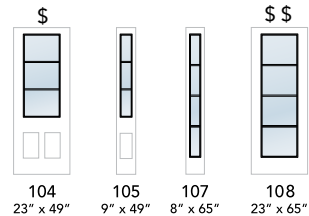

VERRES | GLASSES

FINIS STANDARDS | STANDARD FINISHES

NS-NO 1" - Non-soudé noir 1" plat
Flat Non-Welded 1" Black

NS-BL 1" - Non-soudé blanc 1" plat
Flat Non-Welded 1" White

TRIPLE VERRE | TRIPLE GLAZED

SEVY108NSE+-NO (E)