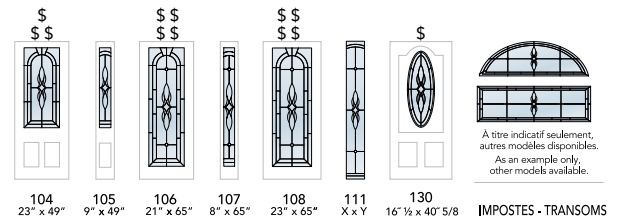

TRIPLE VERRE | TRIPLE GLAZED