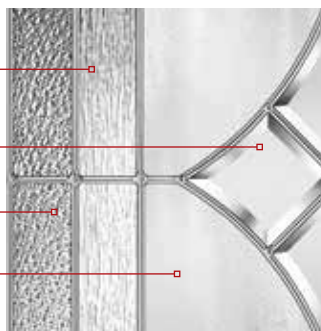

ÉCHELLE DE DEGRÉ D'INTIMITÉ | PRIVACY RATING

CLAIR	OBSCUR -	OBSCUR +	OPAQUE
CLEAR	PRIVACY -	PRIVACY +	OPAQUE

104
23" x 49"

ÉCHELLE DE DEGRÉ D'INTIMITÉ | PRIVACY RATING

CLAIR	OBSCUR -	OBSCUR +	OPAQUE
CLEAR	PRIVACY -	PRIVACY +	OPAQUE

104
23" x 49"

FINI STANDARD | STANDARD FINISH

NOTE: Autres finis disponibles | Other available finishes

PL Plomb soudé | Welded Lead

VERRES | GLASSES

Niagara

Screen biseauté
Beveled Screen

Martelé | Hammered

Chinchilla

TRIPLE VERRE
TRIPLE GLAZED

VERRES | GLASSES

Niagara

Givré biseauté
Beveled Glue Chip

Kasumi

Martelé
Hammered

TRIPLE VERRE
TRIPLE GLAZED