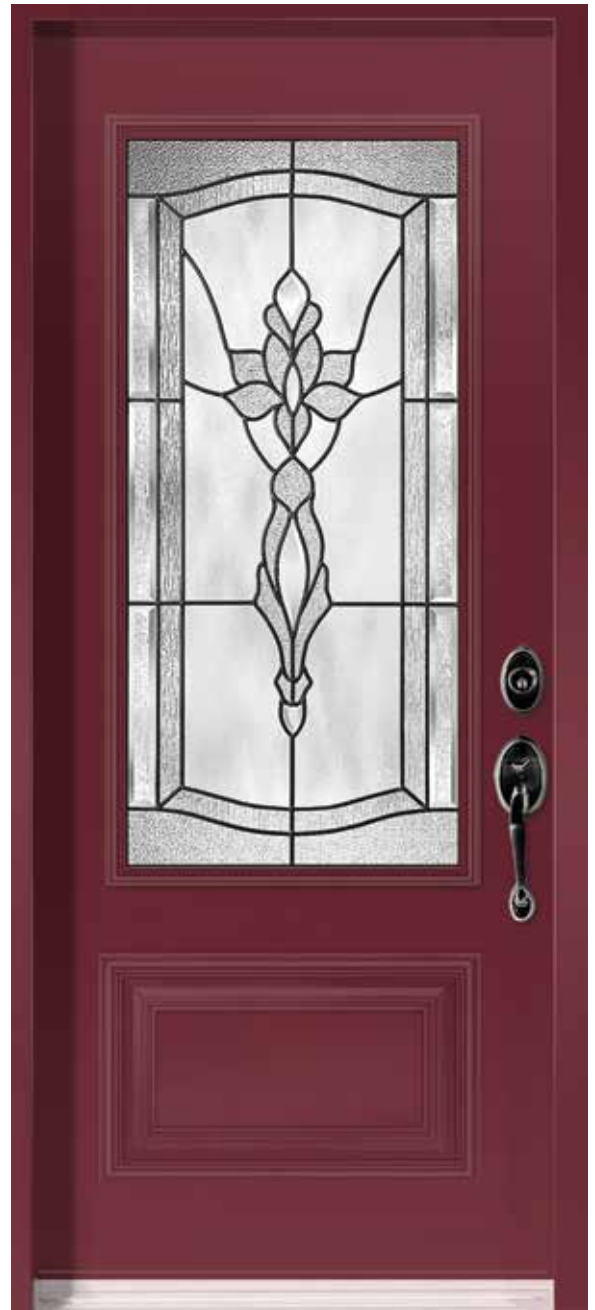

ARA104E+-N (E)
EXE098-AL