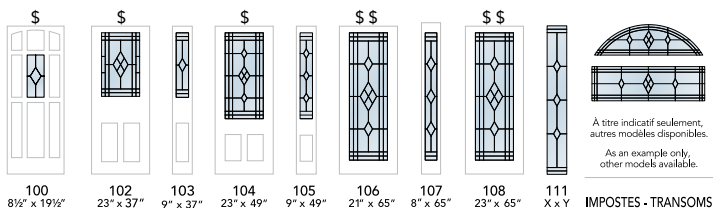

TRIPLE VERRE | TRIPLE GLAZED

Soudé | Welded **DIAMANT**