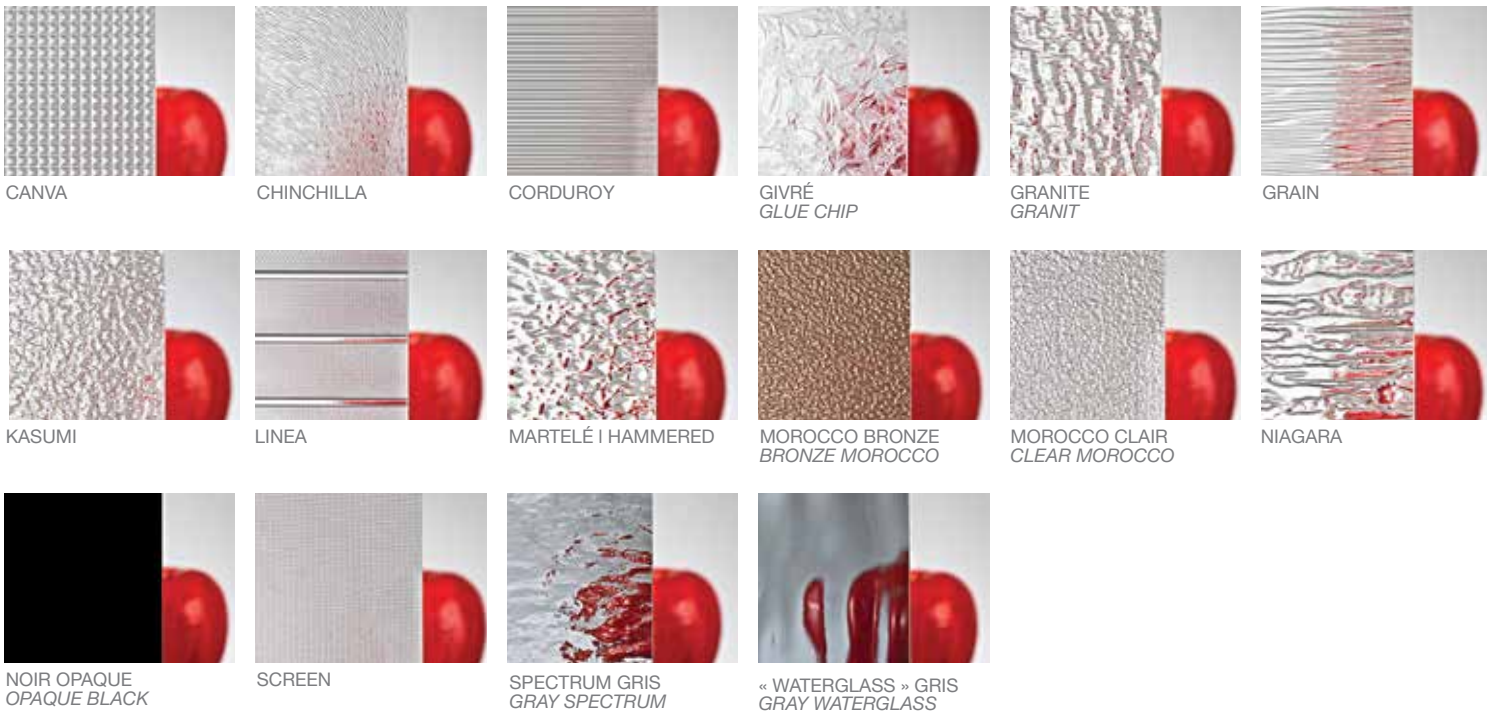

1- Verre | Glass

1 Choisissez votre VERRE | Choose your GLASS

L'OBJET EN RÉFÉRENCE EST À 24" DERRIÈRE LE VERRE. | THE OBJECT SHOWN BEHIND THE GLASS IS AT 24" DISTANCE.