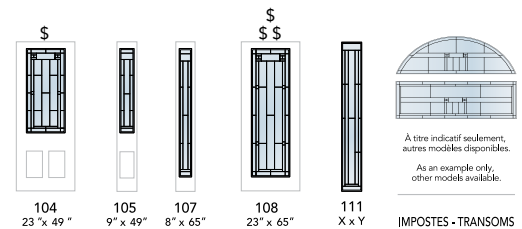

VERRES / GLASSES

TRIPLE VERRE | TRIPLE GLAZED

IMPOSTES - TRANSOMS