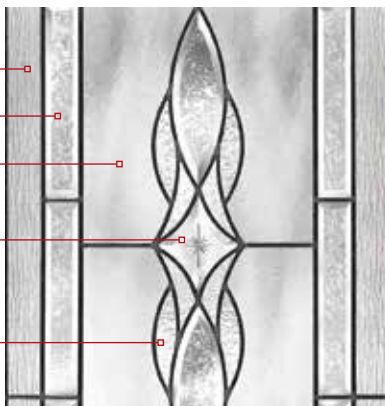

TRIPLE VERRE | TRIPLE GLAZED