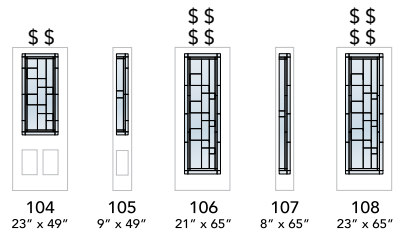

TRIPLE VERRE | TRIPLE GLAZED

DIA100E+-LT

DIA100E+-N

DIA100E+-PL

FINIS DISPONIBLES
(Cette grandeur seulement)
8 1/2" x 19 1/2"

AVAILABLE FINISHES
(For this size only)
8 1/2" x 19 1/2"

-  LT Laiton soudé
Welded Brass
-  PL Plomb soudé
Welded Lead
-  N Plomb soudé antique
Antique Welded Lead