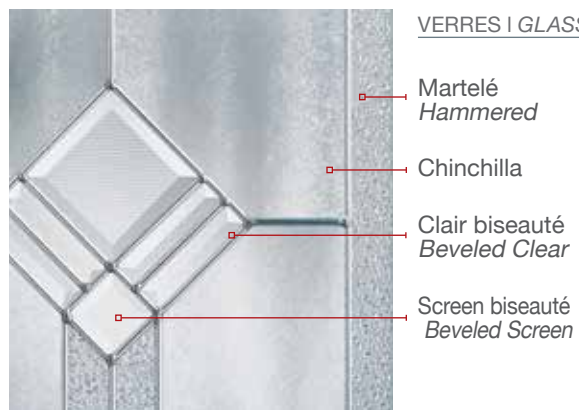

VERRES | GLASSES