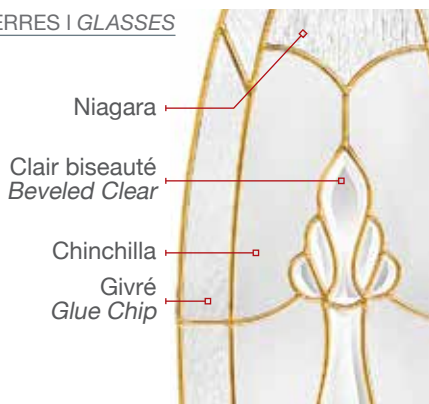

FINIS STANDARDS | STANDARD FINISHES

NOTE: Autres finis disponibles | Other available finishes

LT Laiton soudé
Welded Brass

PL Plomb soudé
Welded Lead

N Plomb soudé antique
Antique Welded Lead

N Plomb soudé antique
Antique Welded Lead

VERRES | GLASSES

VERRES | GLASSES

VERRES | GLASSES

Niagara

Clair biseauté
Beveled Clear

Chinchilla

Givré biseauté
Glue Chip

Niagara