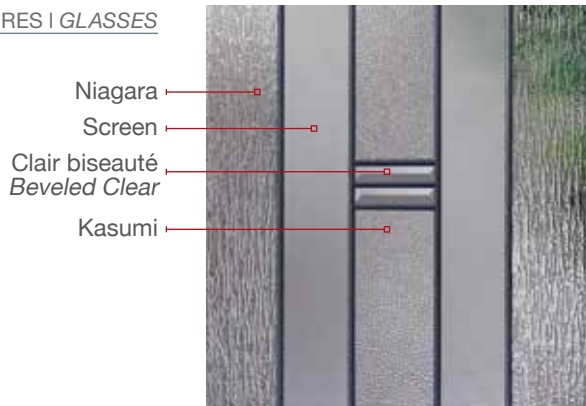

VERRES | GLASSES

- Niagara
- Screen
- Clair biseauté
  Beveled Clear
- Kasumi