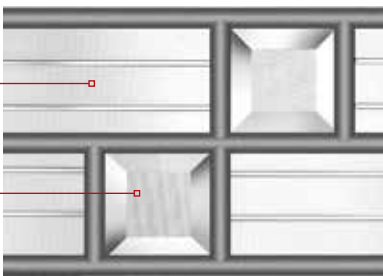

NS-PT Non-Soudé Étain | Non-Welded Pewter

VERRES | GLASSES

- Linea
- Screen Biseauté
  Beveled Screen
- Morocco Clair
  Clear Morocco

TRIPLE VERRE | TRIPLE GLAZED

IMPOSTES • TRANSOMS