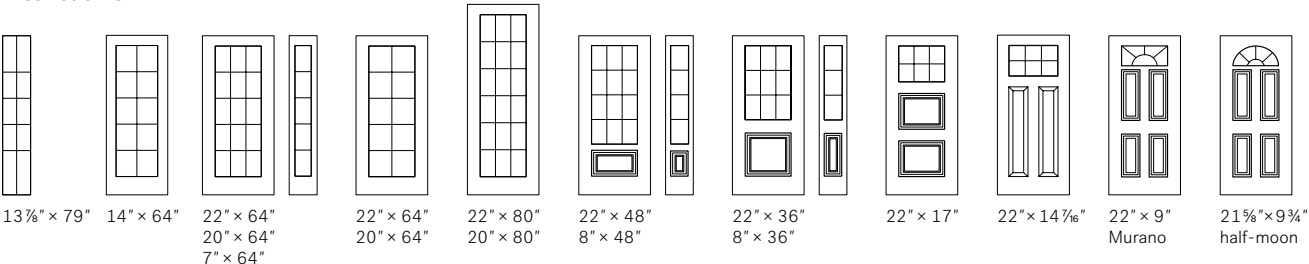

Distinction Grill

13 3/8" x 79"   14" x 64"   22" x 64"
20" x 64"
7" x 64"
22" x 64"
20" x 64"
22" x 80"
20" x 80"
22" x 48"
8" x 48"
22" x 36"
8" x 36"
22" x 17"
22" x 14 7/16"
22" x 9"
Murano
21 1/8" x 9 3/4"
half-moon