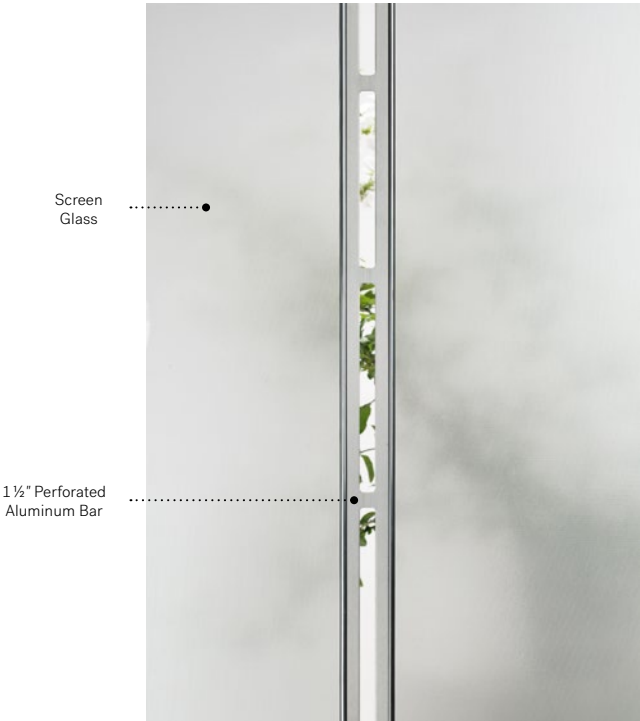

Tandem

With its distinctive aluminum bar, this doorglass is a perfect fit for modern architectures.

Stained Glass: Screen glass and 1 1/2" perforated aluminium bar.

Caming: Zinc.

Frames: Contemporary.

Sidelites and transom: Looks great accompanied by Screen glass.

Available in custom sizes.

Privacy Level **4/5**
PRIVATE

Frames	22" x 64"	7" x 64"	7" x 64"
Contemporary	10-360-060-001	10-360-005-001	10-360-005-001

Versum

Uno steel door. Versum 22" x 12" (4x) doorglass p.59. Clear glass sidelites, custom size.