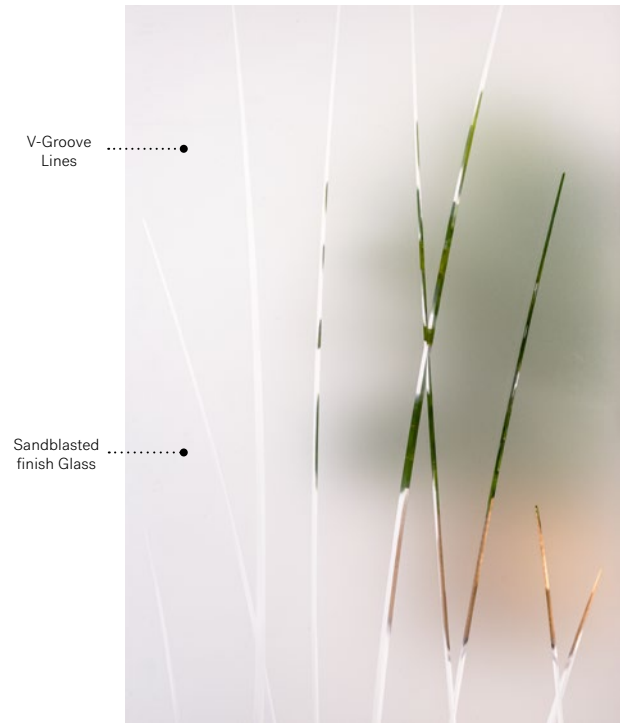

Distinction

London steel door p.23. Distinction 22"×36" doorglass p.75.

Distinction

The Distinction V-Groove model is perfect for matching your doorglass to your grilled home windows. The polished V-Groove lines add a touch of brightness to the Sandblasted finish glass creating a bright yet private entrance to your home.

V-Groove: Sandblasted finish glass with polished V-Groove lines.
Frames: Novapvc or Stainable.
Sidelites and transom: Looks great accompanied by Sandblasted finish glass.
 Available in custom sizes.

Privacy Level **4/5**
 PRIVATE

Emori is a subtle and elegant design inspired by nature. With overlapping polished V-Groove lines, Emori provides both a high degree of privacy and visibility to the outside. This model is a great match with country-style or classic style homes.

V-Groove: Sandblasted finish glass with polished V-Groove lines.
Frames: Contemporary or Novapvc.
Sidelites and transom: Looks great accompanied by Sandblasted finish glass.
 Available in custom sizes.