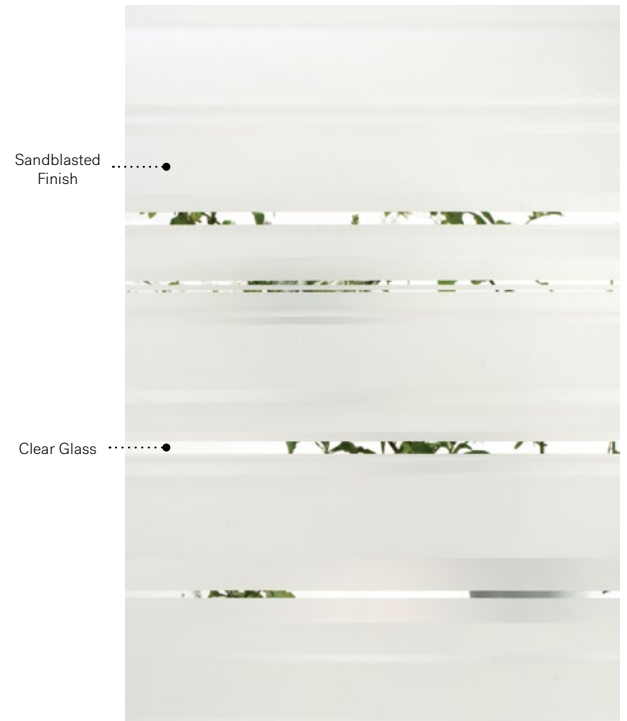

Azur

Elegant and distinguished, Azur will give you the privacy you need, while its thin, translucent bands will brighten up your space. Its design creates a unique, dynamic effect. Azur is ideal for contemporary style whether you're renovating or building a new house.

Silkscreened glass: Dual layered Sandblasted finish on clear glass.

Frames: Contemporary or Novapvc.

Sidelites and transom: Looks great accompanied by Sandblasted finish or Clear glass.

Privacy Level **3/5**
SEMI-PRIVATE

Frames	10 ¹⁵/₁₆" x 76 ¹/₁₆"	22" x 64"	22" x 48"	22" x 36"	22" x 17"	22" x 12"
Contemporary	07-338-211-003	07-338-060-002	07-338-057-001	07-338-050-001	07-338-259-001	07-338-053-004
Novapvc	N/A	07-338-060-001	07-338-057-002	07-338-050-002	07-338-259-002	07-338-053-005

Frames	7" x 64"	8" x 48"	8" x 36"	13 ⁷/₈" x 79" Tip-to-tip
Contemporary	07-338-005-001	07-338-017-001	07-338-010-001	07-338-211-001
Novapvc	07-338-005-002	07-338-017-002	07-338-010-002