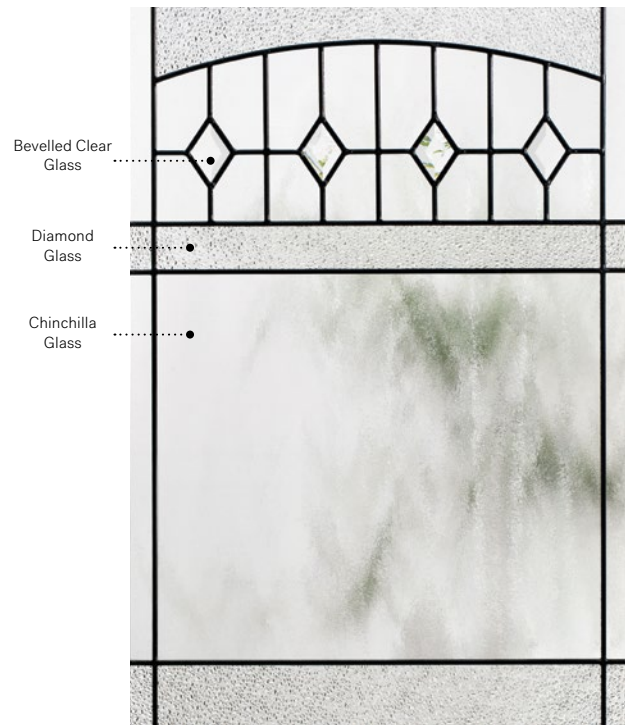

Liano

Stylish and warm, Liano is both classic and minimalist. Enjoy a sparkling light effect in your entryway thanks to the bevelled diamonds in its camber top.

Stained glass: Chinchilla glass, bevelled clear glass and Diamond glass.

Caming: Patina.

Frames: Contemporary, Novapvc or Stainable.

Sidelites and transom: Looks great accompanied by Chinchilla glass.

Available in custom sizes.

Privacy Level **4/5**
PRIVATE

Frames 22" x 48"
Contemporary 10-324-057-006
Novapvc 10-324-057-003
Stainable 10-324-057-004

Frames 22" x 36"
Contemporary 10-324-050-009
Novapvc 10-324-050-001
Stainable 10-324-050-002

Frames 22" x 14 7/16"
Contemporary 10-324-260-001
Novapvc N/A
Stainable N/A

Frames 8" x 48"
Contemporary 10-324-017-006
Novapvc 10-324-017-001
Stainable 10-324-017-002

Frames 8" x 36"
Contemporary 10-324-010-008
Novapvc 10-324-010-001
Stainable 10-324-010-002