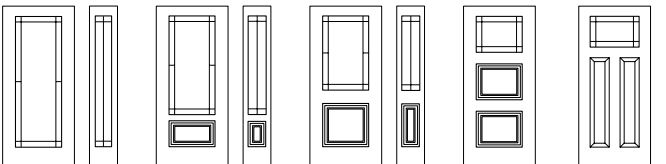

Perimeter Grill

22" x 64"
20" x 64"
7" x 64"
22" x 48"
8" x 48"
22" x 36"
8" x 36"
22" x 17"
22" x 14 7/16"

Configurations sur mesure

Create a custom configuration with your choice of split, color, and grill profile, in the size that fits your project.