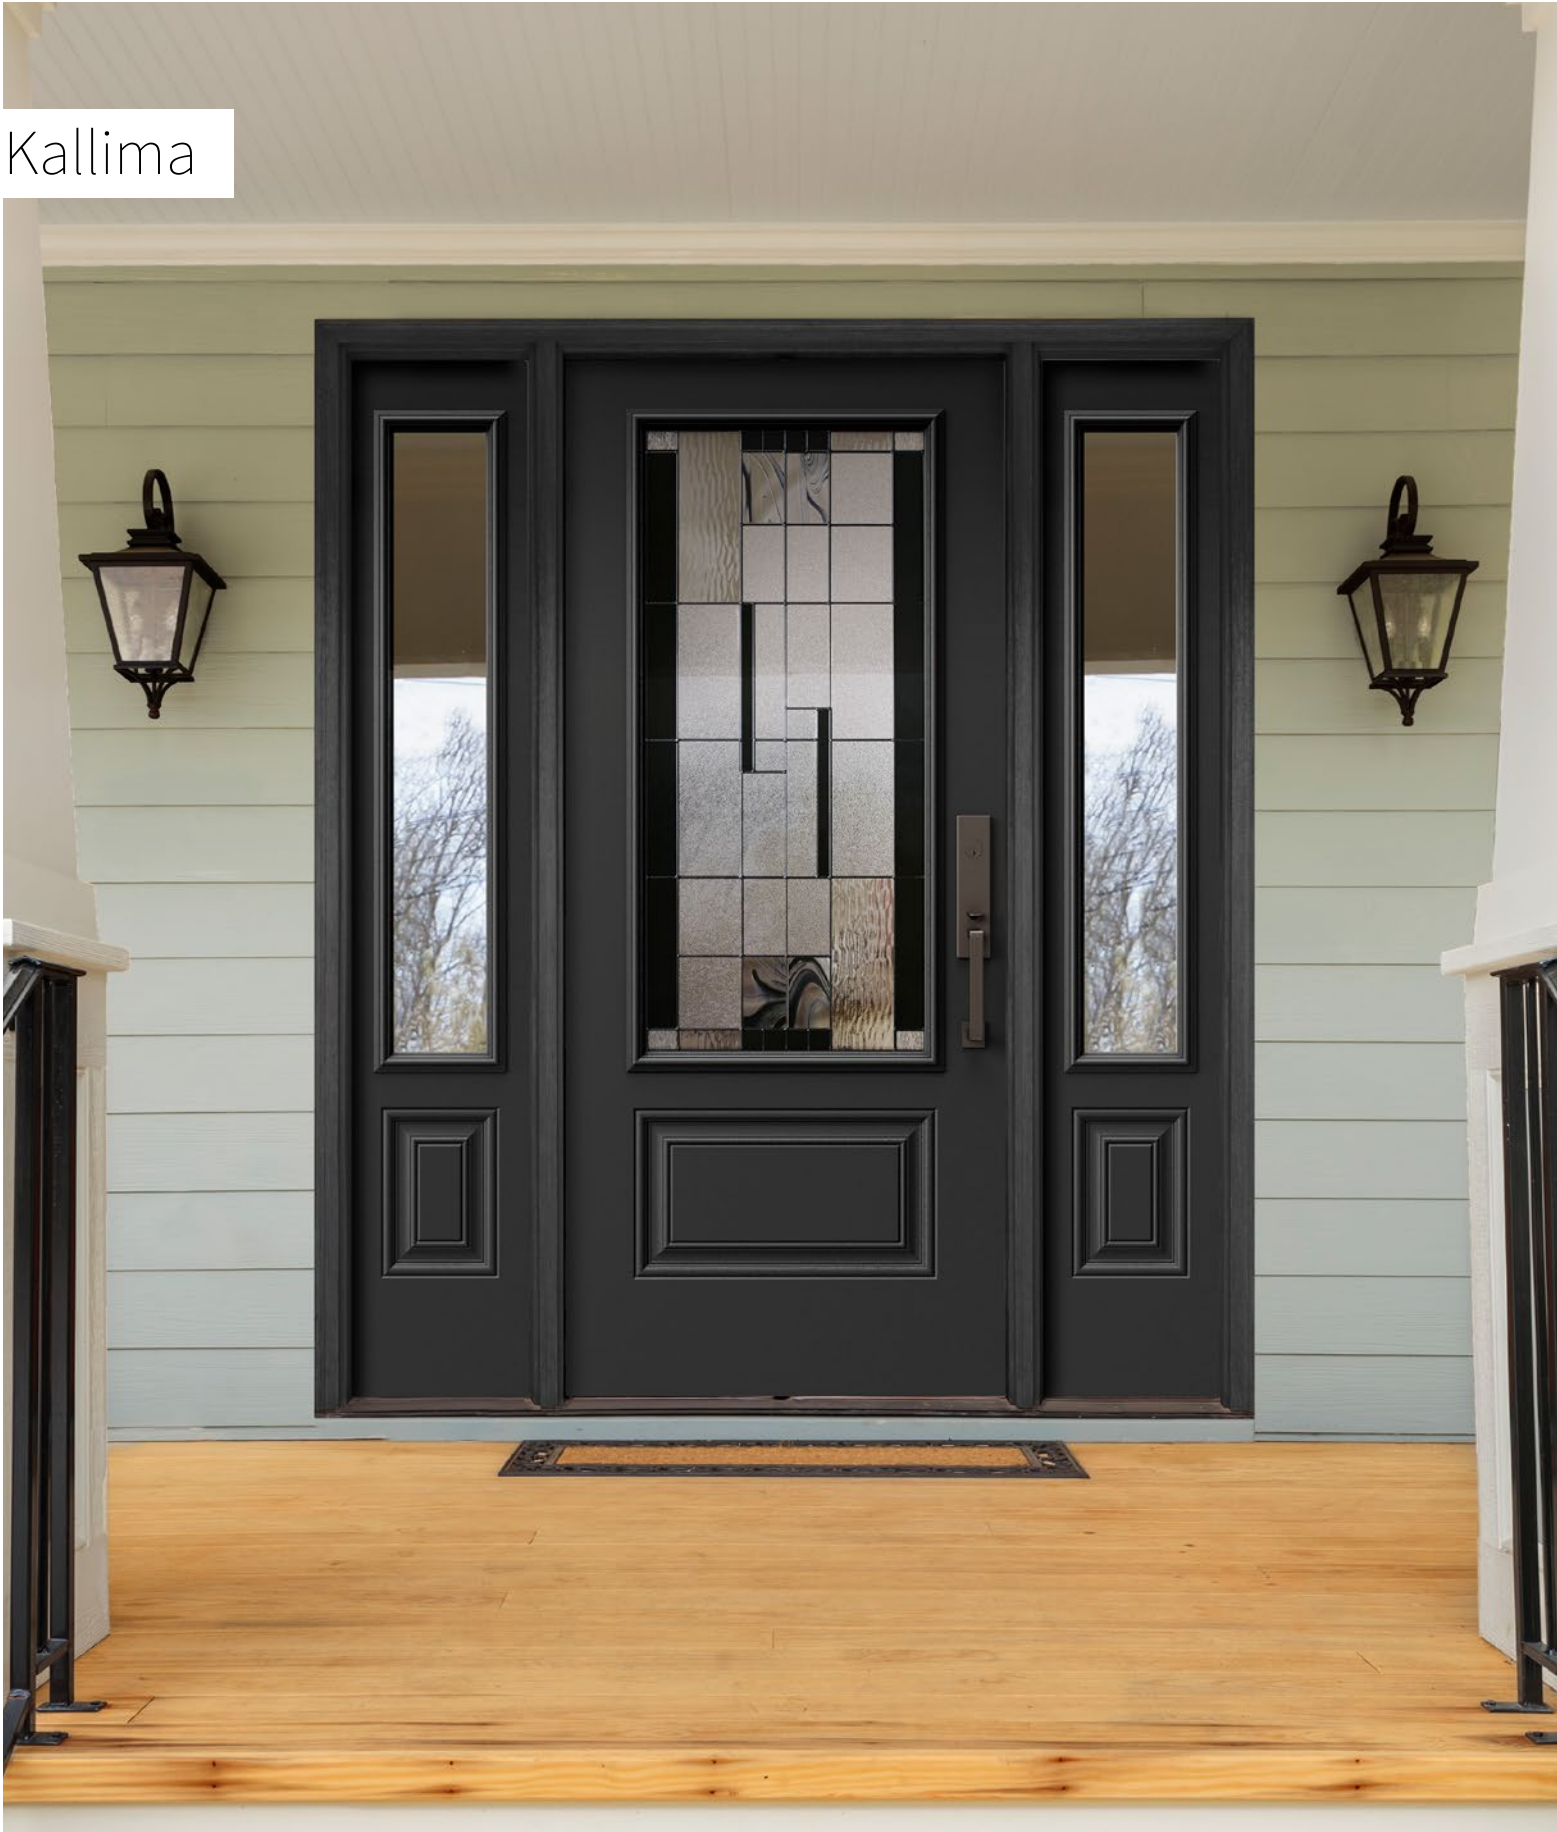

Kallima

Orleans steel door p.23. Kallima 22" x 48" doorglass p.79. Clear glass 7" x 64" sidelites.