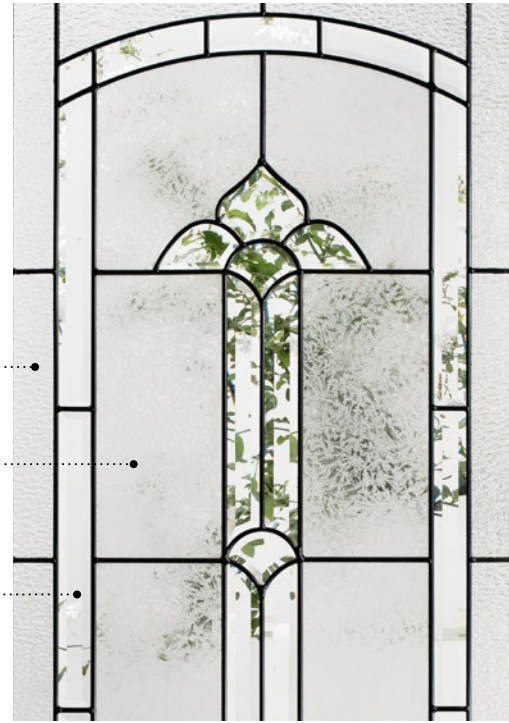

Caming: Zinc or Patina.

Frames: Contemporary or Novapvc.

Sidelites and transom: Looks great accompanied by Pinhead glass.

Available in custom sizes.

Privacy Level **3/5**
SEMI-PRIVATE

Frames	22" x 64"	22" x 48"	22" x 36"	22" x 17"	22" x 14 7/16"
Contemporary	10-261-060	10-261-057	10-261-050	10-261-259	10-261-260
Novapvc	10-261-060	10-261-057	10-261-050	10-261-259	10-261-260
	Zinc Pat. 008 010	Zinc Pat. 009 011	Zinc Pat. 009 011	Zinc Pat. 006 008	Zinc Pat. 007 009
	007 001	007 001	007 001	005 001	006 001

Caming: Zinc or Patina.

Frames: Novapvc or Stainable.

Sidelites and transom: Looks great accompanied by Granite glass.

Available in custom sizes.

Privacy Level

2/5

SEMI-PRIVATE

Frames	22" × 64"	22" × 48"	22" × 36"	21 5/8" × 9 3/4" Half-moon
Novapvc	10-036-060	10-036-057	10-036-050	10-036-044
Stainable	10-036-060	10-036-057	10-036-050	10-036-044