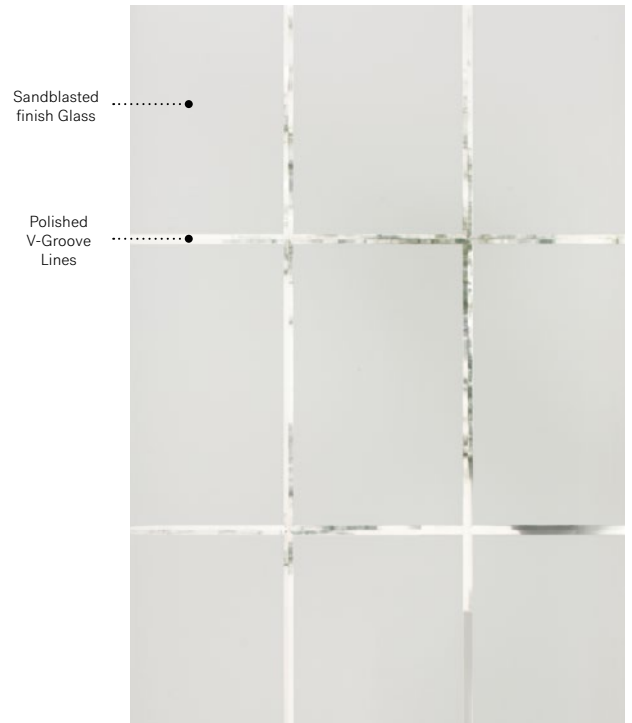

Distinction

London steel door p.23. Distinction 22"×36" doorglass p.75.

Distinction

The Distinction V-Groove model is perfect for matching your doorglass to your grilled home windows. The polished V-Groove lines add a touch of brightness to the Sandblasted finish glass creating a bright yet private entrance to your home.