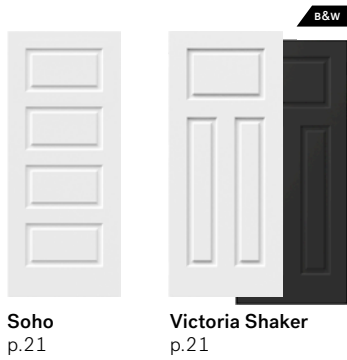

Shaker Collection