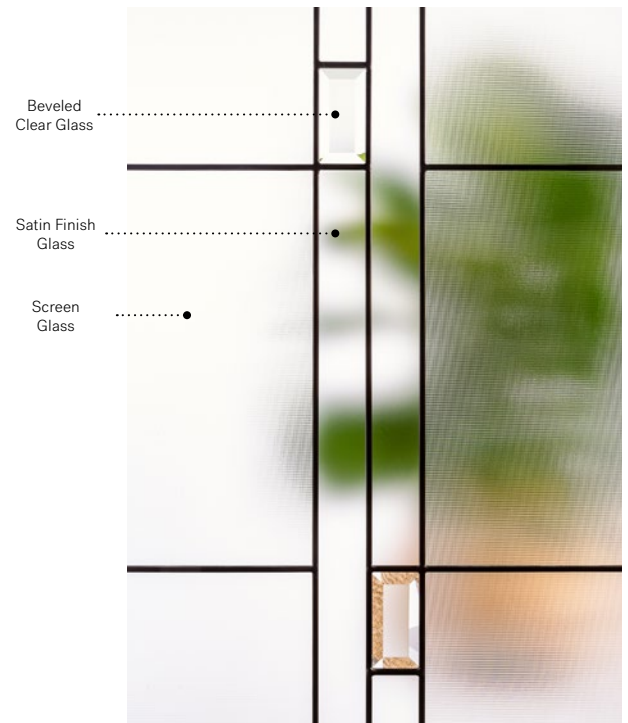

NEW

Arima

Arima is the perfect choice for both 1960s bungalows as well as for classic style homes. This model fits particularly well in entrances with symmetrical composition — a look that can be achieved with carefully placed exterior light fixtures or with some well chosen decorative objects.

Stained Glass: Satin finish glass, beveled clear glass and Screen glass.

Caming: Patina.

Frames: Contemporary or Novapvc.

Sidelites and transom: Looks great accompanied by satin finish or Screen glass.

Available in custom sizes.

Privacy Level **4/5**
PRIVATE