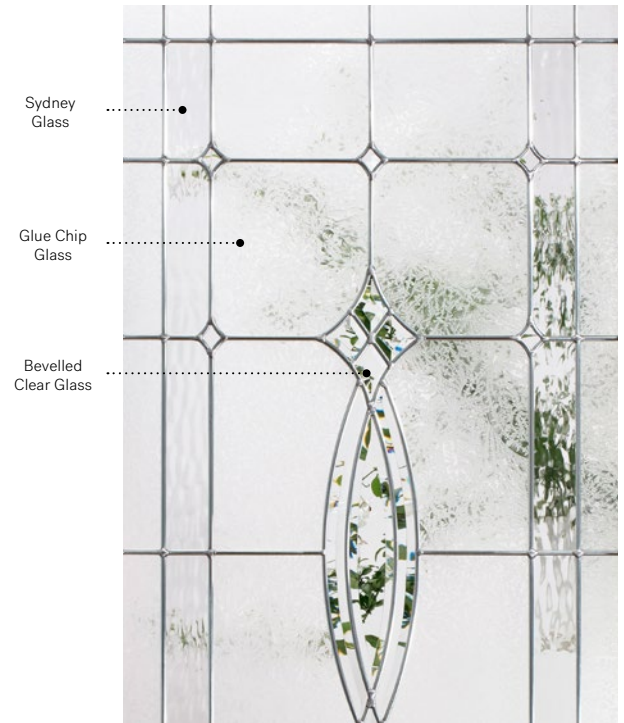

Caming: Zinc or Patina.

Frames: Novapvc or Stainable.

Sidelites and transom: Looks great accompanied by Granite glass.

Available in custom sizes.

Privacy Level

2/5

SEMI-PRIVATE

Frames	22" × 64"	22" × 48"	22" × 36"	21 5/8" × 9 3/4" Half-moon
Novapvc	10-036-060	10-036-057	10-036-050	10-036-044
Stainable	10-036-060	10-036-057	10-036-050	10-036-044

Frames	7" × 64"	8" × 48"	8" × 36"
Novapvc	10-036-005	10-036-017	10-036-010
Stainable	10-036-005	10-036-017	10-036-010

Evangeline II

Influenced by the decorative arts at the start of the century, the detailed composition of Evangeline II will charm the admirers of stained glass. This model is a perfect fit for a classic or farmhouse style home.

Stained Glass: Sydney glass, Glue Chip glass and bevelled clear glass.

Caming: Zinc, Patina or Brass.

Frames: Novapvc or Stainable.

Sidelites and transom: Looks great accompanied by Glue Chip glass.

Available in custom sizes.

Privacy Level **3/5**
SEMI-PRIVATE

Frames 22"×64"

	Zinc	Pat.	Brass
Novapvc	10-054-060 008	026 002	
Stainable	10-054-060 017	032 004	

Frames 22"×48"

	Zinc	Pat.	Brass
Novapvc	10-054-057 006	032 001	
Stainable	10-054-057 017	034 019	