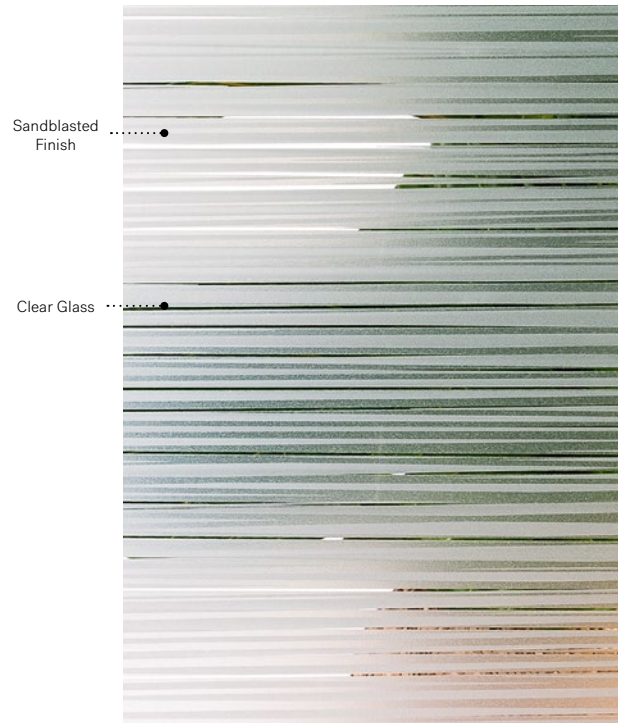

Kira

Uno steel door. Kira 22" x 64" doorglass with 13 7/8" x 79" sidelite p.47.

NEW

Kira

Two layers of fine, Sandblasted finish lines overlap to create a natural looking pattern that provides a good degree of privacy. Kira delicately filters light and fills your entrance with a sense of calm.

Silkscreened glass: Dual layered Sandblasted finish on clear glass.

Frames: Contemporary or Novapvc.

Sidelites and transom: Looks great accompanied by Sandblasted finish or Clear glass.

Privacy Level **3/5**
SEMI-PRIVATE