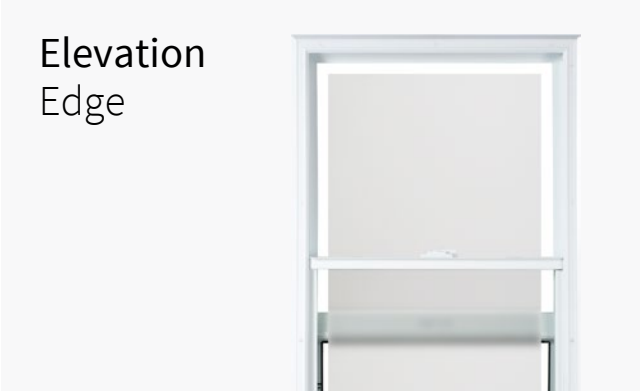

Elevation Edge

Sandblasted finish on clear glass — Low E / Argon