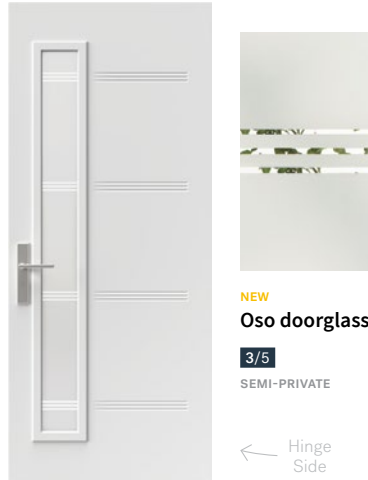

Era Embossment