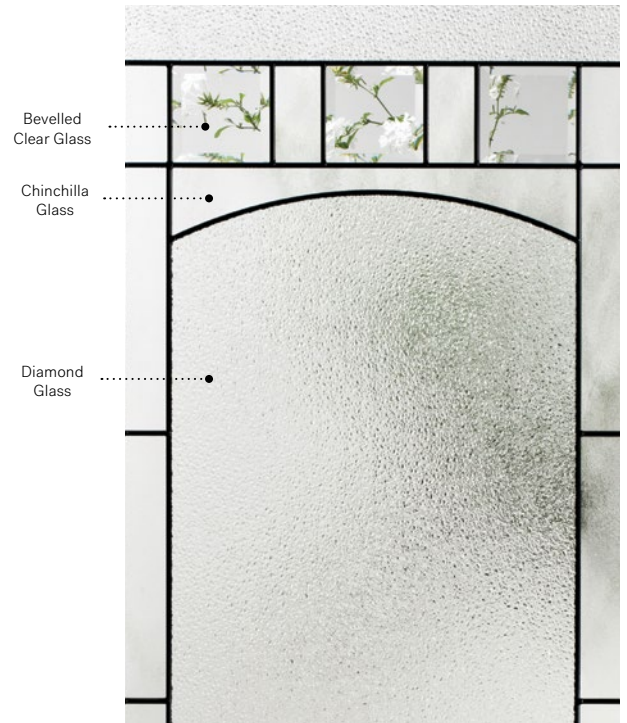

Bistro

With its arched central piece crowned by bevelled clear glass, Bistro offers a consistently classic and natural look. Bistro will rejuvenate any exterior.

Stained glass: Chinchilla glass, bevelled clear glass and Diamond glass.

Caming: Zinc or Patina.

Frames: Contemporary, Novapvc or Stainable.

Sidelites and transom: Looks great accompanied by Chinchilla glass.

Available in custom sizes.

Privacy Level **3/5**
SEMI-PRIVATE

Frames	22"×64"	22"×48"	22"×36"	22"×17"	22"×14 7/16"
Contemporary	10-258-060-010 012	10-258-057-011 013	10-258-050-011 013	10-258-259-011 013	10-258-260-007 009
Novapvc	10-258-060-009 001	10-258-057-010 001	10-258-050-010 001	10-258-259-005 001	10-258-260-006 001
Stainable	10-258-060-011 005	10-258-057-012 005	10-258-050-012 006	10-258-259-008 004	N/A