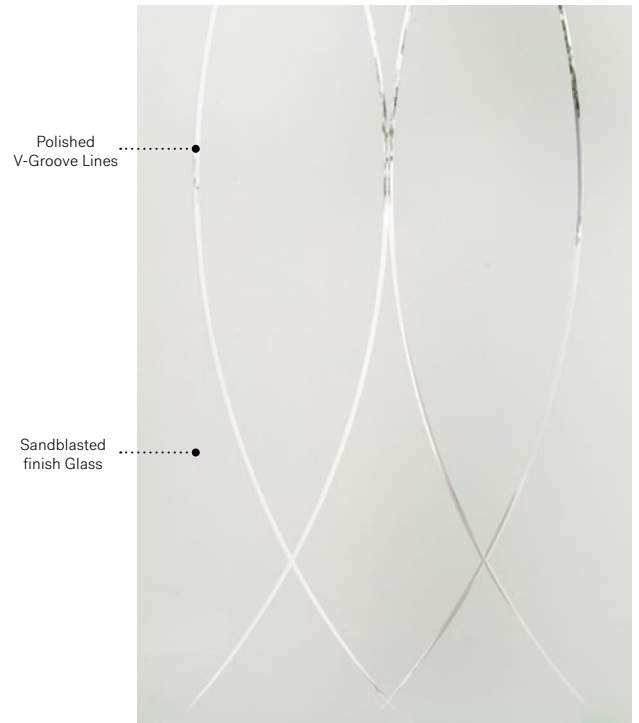

Verso

Soho steel door p.21. Verso 22" x 48" doorglass p.91.

Verso

With its simple and elegant intersecting lines, Verso is a timeless homage to the art of glass cutting.

V-Groove: Polished V-Groove lines on Sandblasted finish glass.
Frames: Contemporary, Novapvc or Stainable.
Sidelites and transom: Looks great accompanied by Sandblasted finish glass.
 Available in custom sizes.

Winchester

Orleans steel door p.23. Winchester 22" x 48" doorglass p.93. Satin finish glass transom.

NEW

Winchester

Classic style doorglass in its simplest form. Sleek and balanced, Winchester offers a rich, contrasting mix of Clear and Satin finish glass with black patina coming. With its elegant beveled clear glass border, Winchester provides both privacy and visibility.