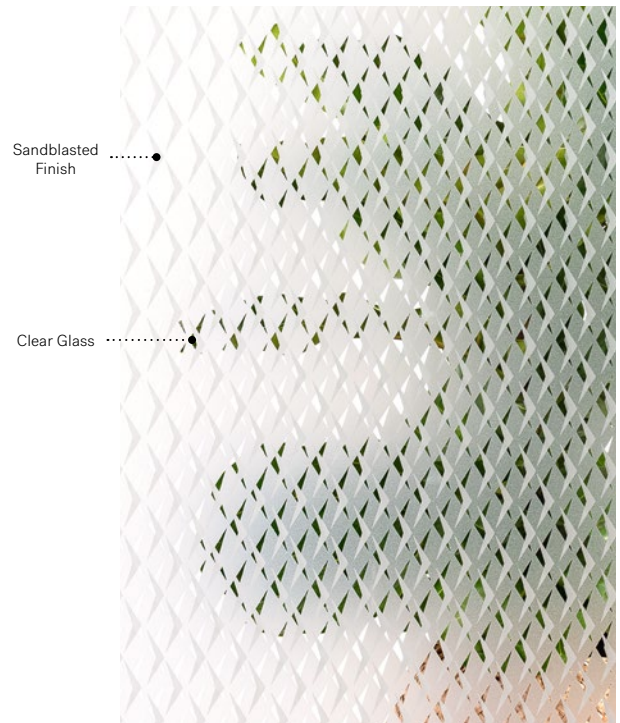

Tandem

With its distinctive aluminum bar, this doorglass is a perfect fit for modern architectures.

Stained Glass: Screen glass and 1 1/2" perforated aluminium bar.

Caming: Zinc.

Frames: Contemporary.

Sidelites and transom: Looks great accompanied by Screen glass.

Available in custom sizes.

Privacy Level **4/5**
PRIVATE

Frames	22" x 64"	7" x 64"	7" x 64"
Contemporary	10-360-060-001	10-360-005-001	10-360-005-001

Versum

Uno steel door. Versum 22" x 12" (4x) doorglass p.59. Clear glass sidelites, custom size.

Silkscreened glass: Dual layered Sandblasted finish on clear glass.
Frames: Contemporary or Novapvc.
Sidelites and transom: Looks great accompanied by Sandblasted finish or Clear glass.

Privacy Level **3/5**
SEMI-PRIVATE