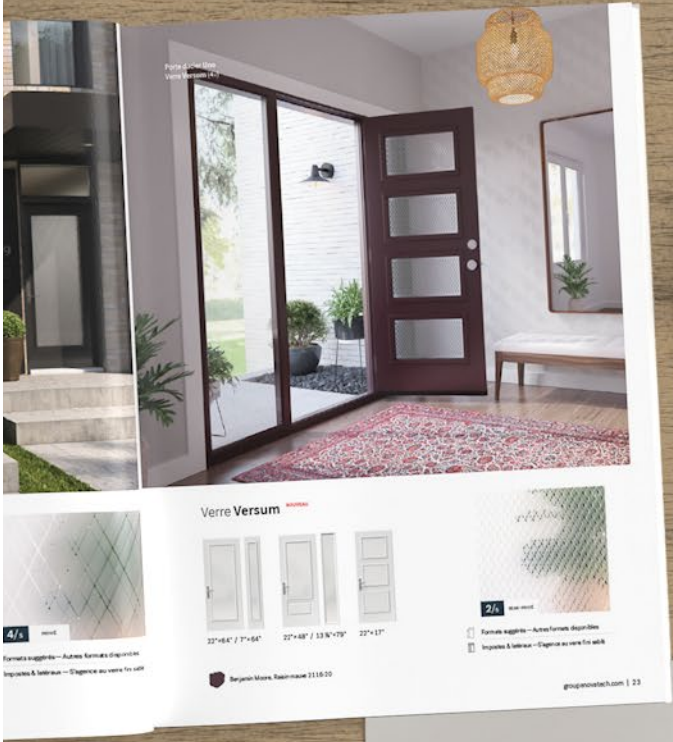

Designing a new entrance will give you the chance to create a new look for your home's facade. Choose from one of our many options to get started.

Design your entrance
Page 8

STEP

3

Choose your entry door

A new front door will turn heads, improve your exterior and make your home stand out. Select your door from our Shaker, Design, Prestige and Classic door collections.

Entry doors
Page 10

STEP

4

Choose your doorglass

A doorglass is a great way to customize your front door and bring natural light into your home. Look through our unique selection of decorative doorglass.

Doorglass
Page 26

Right: Soho steel door p.21. Edge 13 3/4" x 79" sidelite p.45.