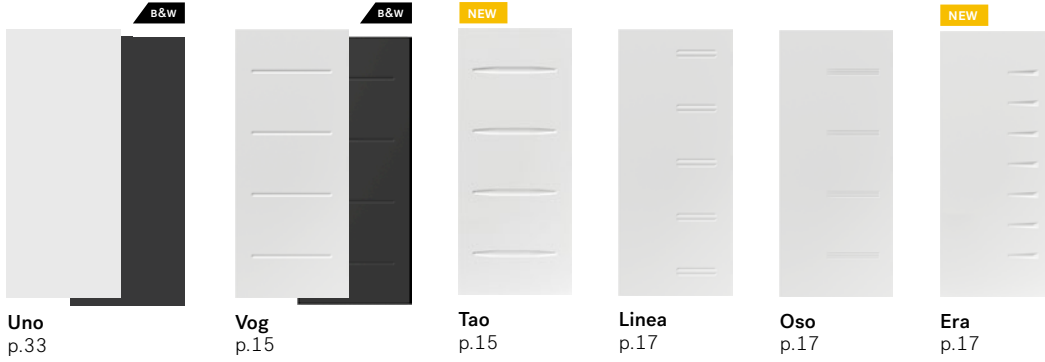

Steel Doors

Design Collection