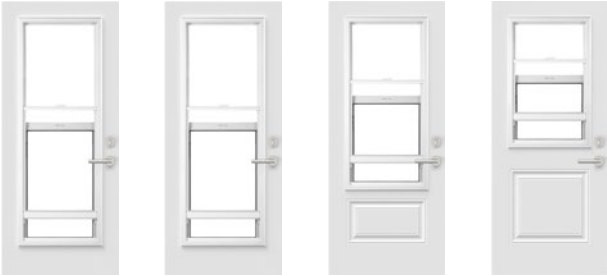

Options

- Clear glass
- Edge textured glass
- Masterline glass (horizontal)
- Optika silkscreened glass
- Transit silkscreened glass
- Distinction Grill
- Perimeter Grill

Clear Glass	22" x 64"	20" x 64"	22" x 48"	22" x 36"
Low E / Argon	24-079-060-002	24-079-038-002	24-079-057-001	24-079-050-001