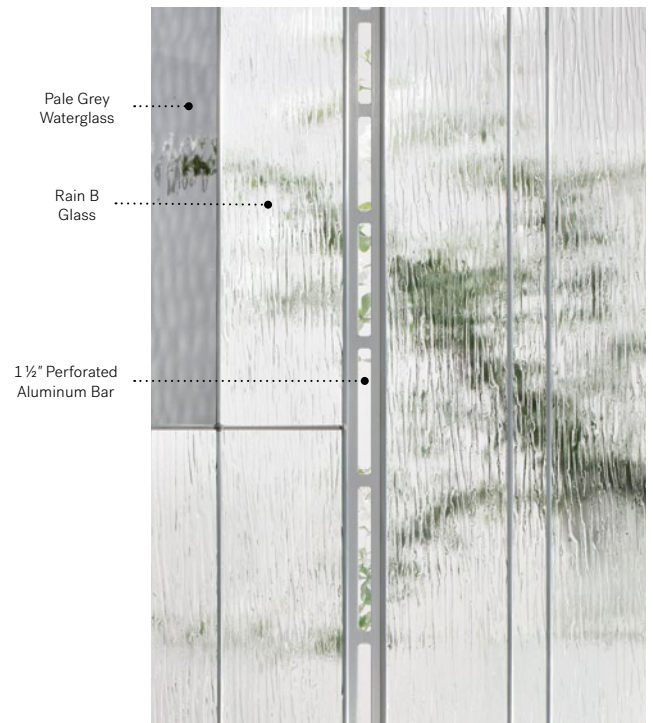

Stained glass: Pale grey Waterglass, Rain B glass and perforated 1 1/2" aluminum bar.

Caming: Zinc.

Frames: Contemporary or Novapvc.

Sidelites and transoms: Looks great accompanied by Rain B glass.

Available in custom sizes.