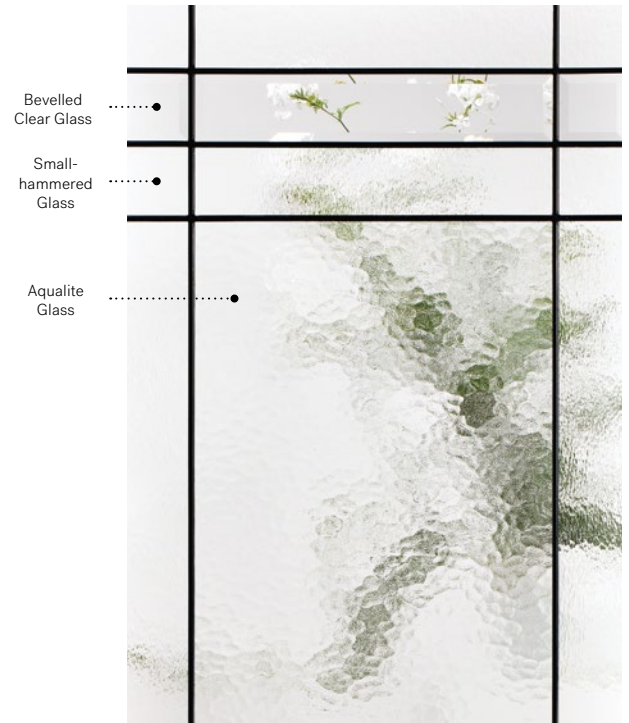

Celeste

Orleans steel door with Prestige Mouldings p.23. Celeste 22"×48" doorglass with 8"×48" sidelite p.71.

Celeste

Celeste juxtaposes different types of glass within its patina coming, creating a delicate geometric pattern with a refined and balanced light effect.

Stained glass: Bevelled clear glass, Small-hammered glass and Aqualite glass.

Coming: Patina.

Frames: Contemporary, Novapvc or Stainable.

Sidelites and transom: Looks great accompanied by Clear glass.

Available in custom sizes.