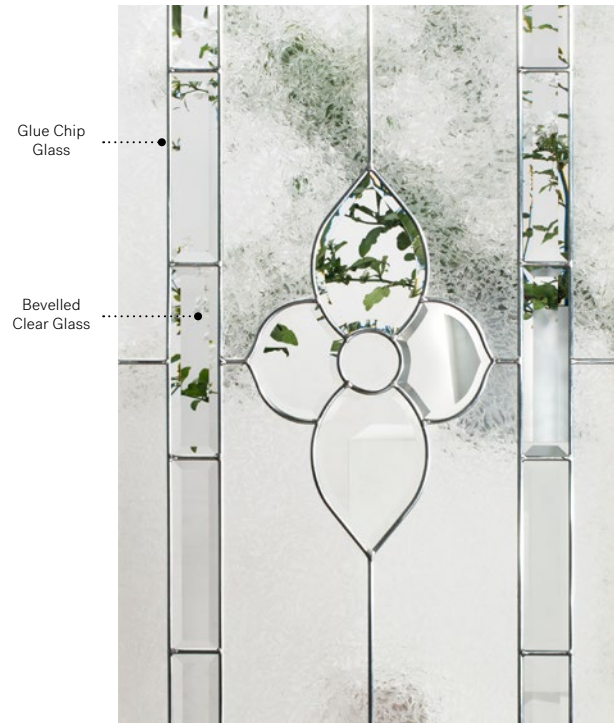

Winchester

Orleans steel door p.23. Winchester 22" x 48" doorglass p.93. Satin finish glass transom.

NEW

Winchester

Classic style doorglass in its simplest form. Sleek and balanced, Winchester offers a rich, contrasting mix of Clear and Satin finish glass with black patina coming. With its elegant beveled clear glass border, Winchester provides both privacy and visibility.

Privacy Level **3/5**
SEMI-PRIVATE

Frames	22" x 64"	22" x 48"	22" x 36"	22" x 17"	22" x 14 7/8"
Contemporary	10-385-060-002	10-385-057-002	10-385-050-002	10-385-259-002	10-385-260-002
Novapvc	10-385-060-001	10-385-057-001	10-385-050-001	10-385-259-001	10-385-260-001

Frames	7" x 64"	8" x 48"	8" x 36"
Contemporary	10-385-005-002	10-385-017-002	10-385-010-002
Novapvc	10-385-005-001	10-385-017-001	10-385-010-001

Allure

With its assertive jewelled central floral element, Allure never fails to impress.

Stained Glass: Bevelled clear glass and Glue Chip glass.

Caming: Zinc or Brass.

Frames: Novapvc or Stainable.

Sidelites and transom: Looks great accompanied by Glue Chip glass.

Available in custom sizes.

Privacy Level