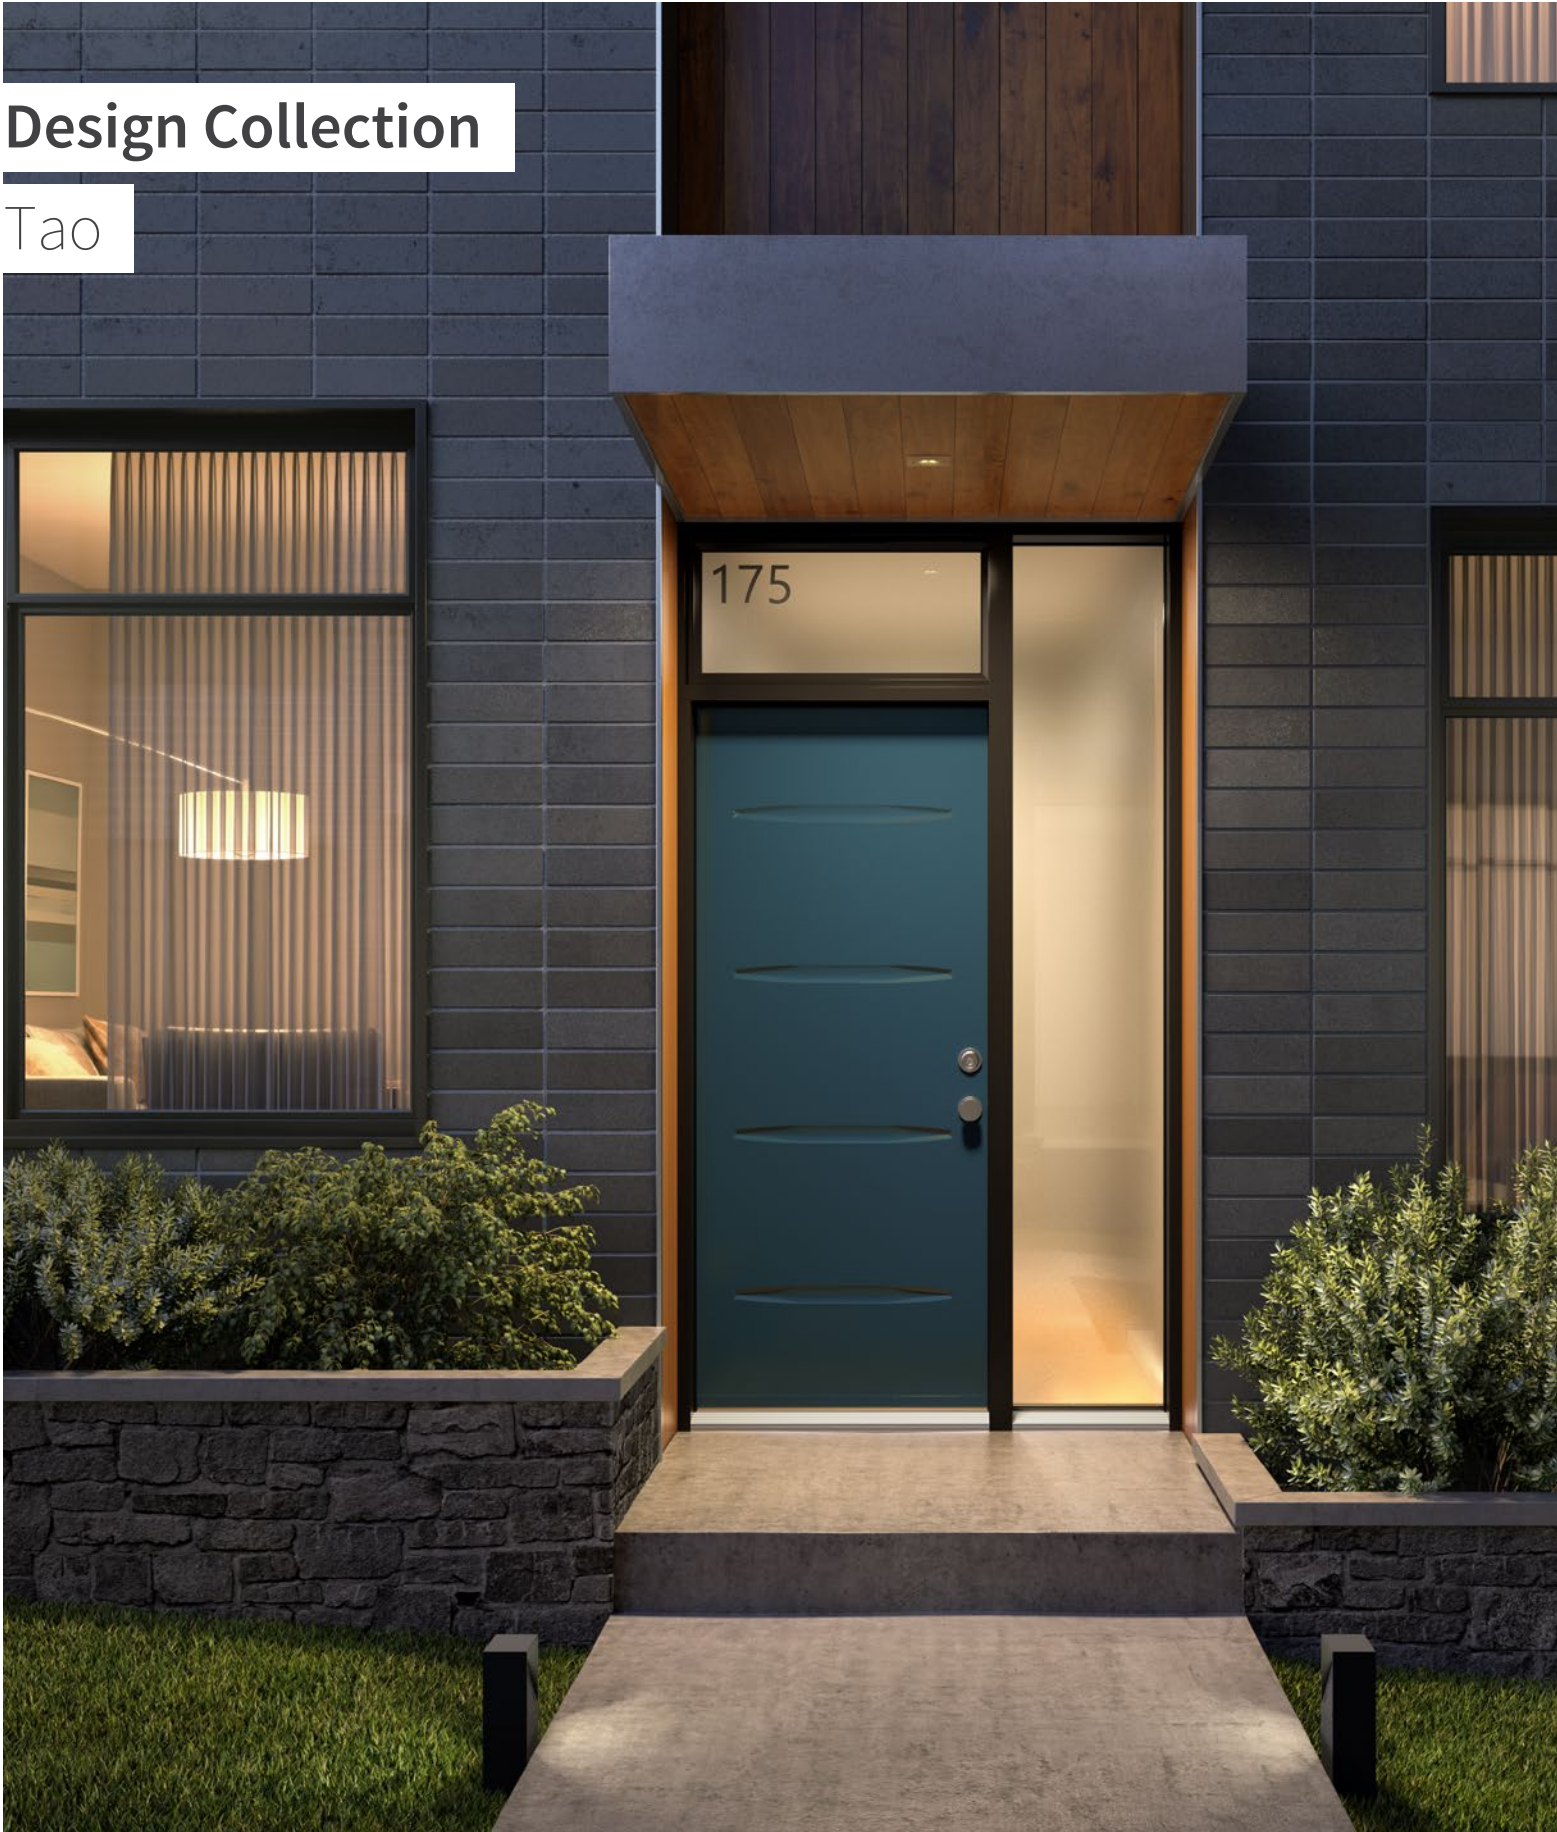

Design Collection

Tao

Tao steel door p.15. Satin finish glass sidelite and transom.