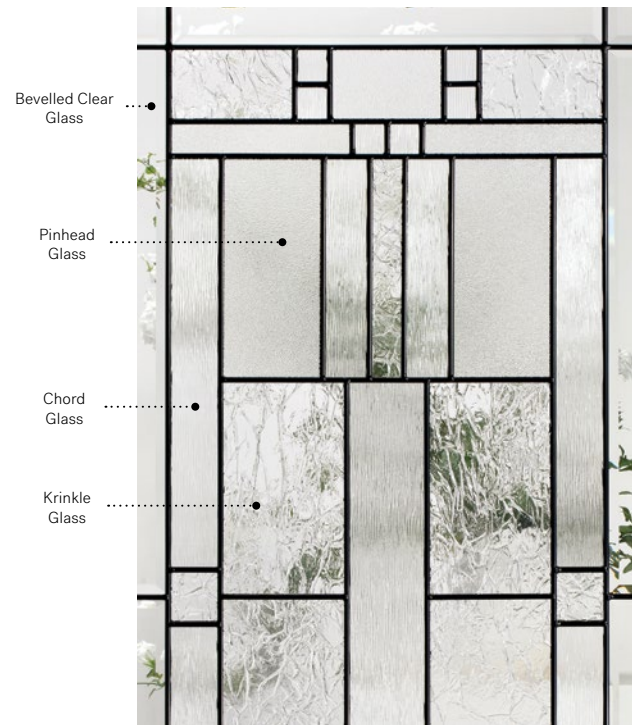

Cachet

Cachet stained glass
for your garage door.

Visit garaga.com/cachet
Details on page 112.

Orleans steel door p.23. Cachet 22" x 48" doorglass p.69.

Cachet

Cachet's Prairie-style design blends four striking textures to make your home stand out. On sunny days, enjoy a dazzling light effect in your entryway.

Stained glass: Bevelled clear glass, Krinkle glass, Chord glass and Pinhead glass.
Caming: Zinc or Patina.
Frames: Contemporary, Novapvc or Stainable.
Sidelites and transom: Looks great accompanied by Pinhead glass.
 Available in custom sizes.

Celeste

Orleans steel door with Prestige Mouldings p.23. Celeste 22"×48" doorglass with 8"×48" sidelite p.71.

Celeste

Celeste juxtaposes different types of glass within its patina coming, creating a delicate geometric pattern with a refined and balanced light effect.