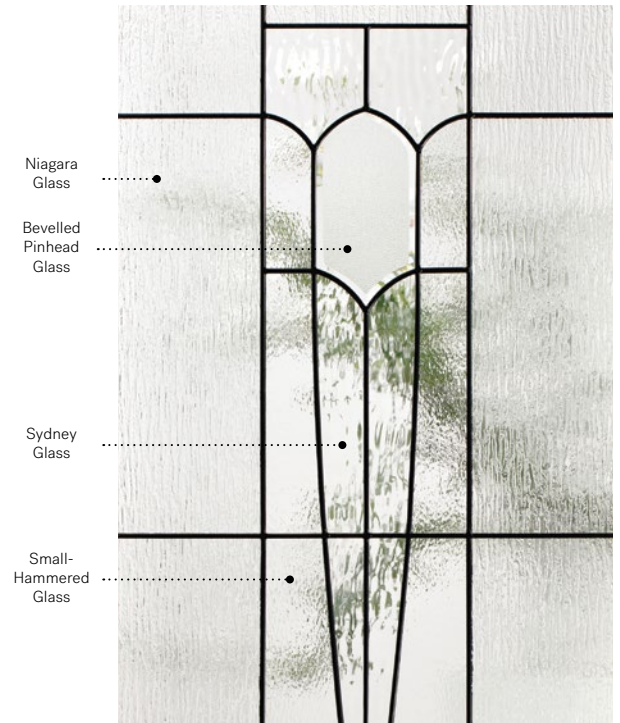

Mistral

Orleans steel door p.23. Mistral 22"× 48" doorglass p.85.

Mistral

A nod to Art Nouveau illustrations, Mistral is a tableau of simple, slender shapes.

Stained glass : Niagara glass, Sydney glass, bevelled Pinhead glass and Small-hammered glass.

Caming : Zinc or Patina.

Frames : Novapvc or Stainable.

Sidelites and transom : Looks great accompanied by Niagara glass.

Available in custom sizes.

Privacy Level **3/5**
SEMI-PRIVATE

Frames 22" x 64"

	Zinc	Pat.
Novapvc	10-310-060 006	001
Stainable	10-310-060 009	005