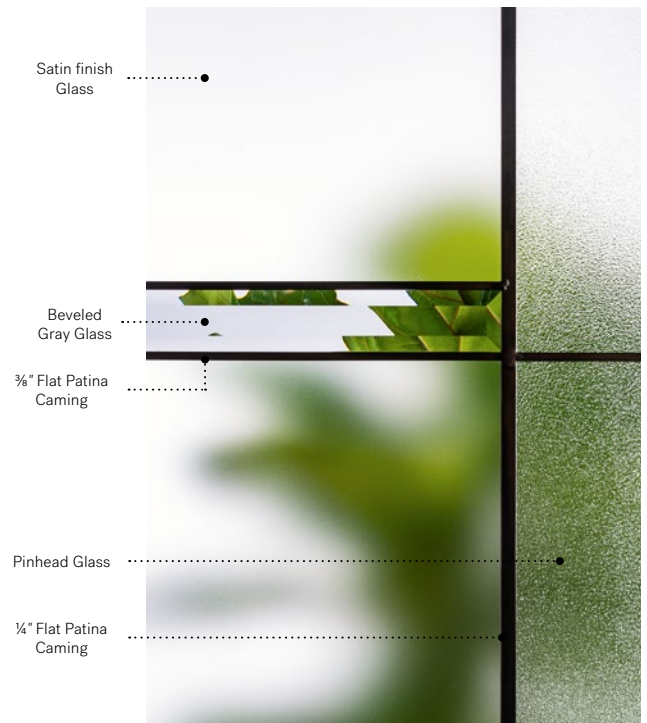

NEW

Belmont

Belmont is a Stained Glass model with an urban look designed for today's architectural styles. Its minimalist, asymmetrical composition of flat black patina caming and Satin finish glass fits perfectly with the volumes and materials found in the architecture of contemporary houses. Paired with a satin black handle, Belmont's elegance is unrivaled.

Stained Glass: Satin finish glass, beveled gray glass and Pinhead glass.

Caming: 1/2" wide flat Patina caming and 1/4" wide flat Patina caming.

Frames: Contemporary or Novapvc.

Sidelites and transom: Looks great accompanied by Satin finish glass. Available in custom sizes.

Privacy Level **3/5**
SEMI-PRIVATE