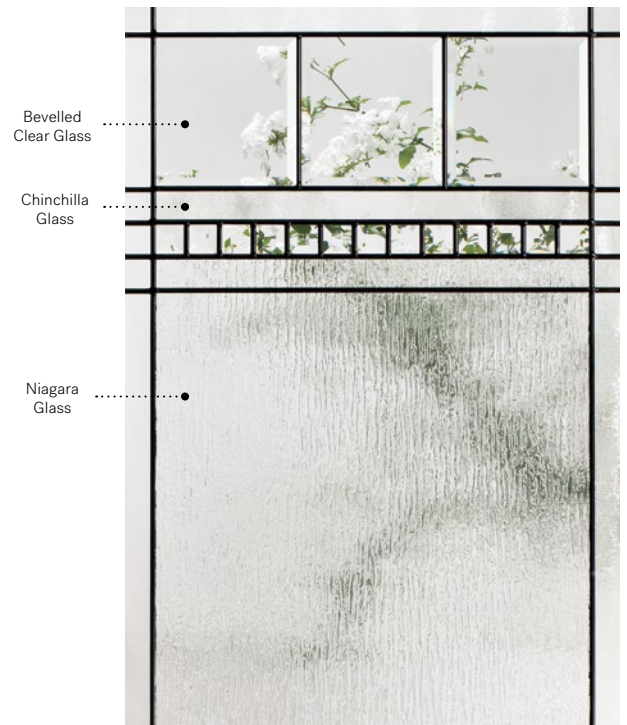

Chanelle

Orleans steel door p.23. Chanelle 22" x 48" doorglass with 8" x 48" sidelite p.73.

Chanelle

Chanelle will bring a stately, elegant and timeless touch to any home, classic or modern. With clean lines and bright bevels, it creates stunning light effects.

Stained glass: Chinchilla glass, bevelled clear glass and Niagara glass.

Caming: Patina.

Frames: Contemporary, Novapvc or Stainable.

Sidelites and transom: Looks great accompanied by Niagara glass.

Available in custom sizes.