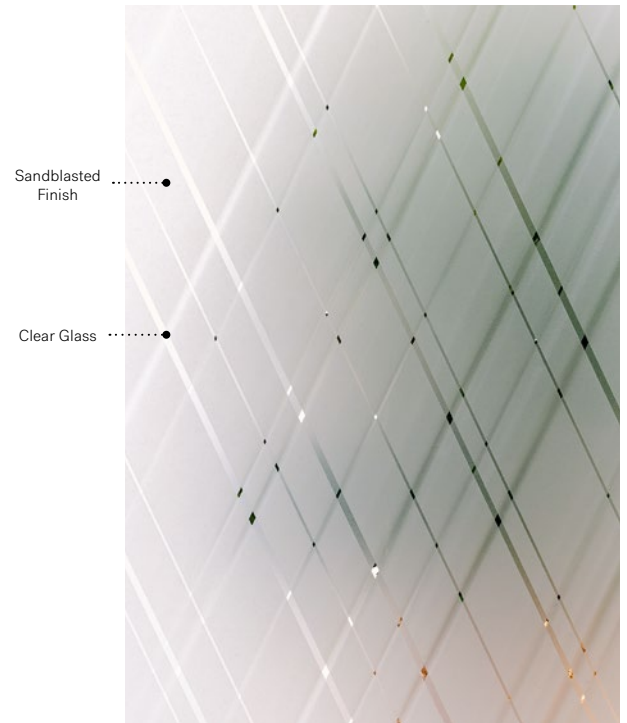

* **Masterline and Fluid glass** — The pattern of the glass runs parallel to the longest side of the doorglass (see ‡/↔ symbols above.)
Elevation venting unit with Masterline glass p.103. Q470 venting unit with Masterline glass, p.107.

Arum

Uno steel door. Arum 22" x 64" doorglass p.35. Clear glass transom.

NEW

Arum

Arum offers the simplicity of Sandblasted finish glass with an elegant design and a high degree of privacy. Fine diagonal lines intertwine to create a pattern that will enhance the look of your home for both renovation and new construction projects.

Silkscreened glass: Dual layered Sandblasted finish on clear glass.

Frames: Contemporary or Novapvc.

Sidelites and transom: Looks great accompanied by Sandblasted finish or Clear glass.

Privacy Level **4/5**
PRIVATE