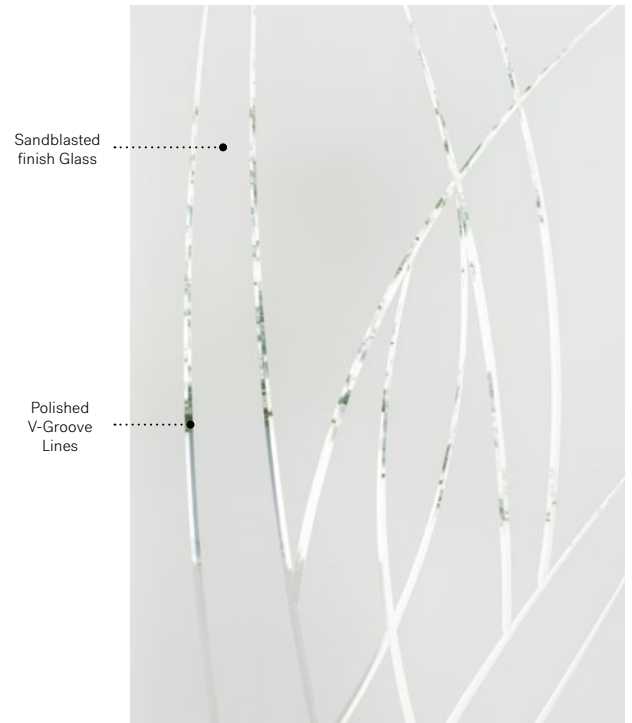

Alys

Alys' V-Groove design suggests motion and is at once natural and abstract, bringing your entryway to life with its dynamic composition.

V-Groove: Polished V-Groove lines on Sandblasted finish glass.

Frames: Contemporary, Novapvc or Stainable.

Sidelites and transom: Looks great accompanied by Sandblasted finish glass.

Available in custom sizes.

Privacy Level

4/5

PRIVATE

Frames	22" x 64"	22" x 48"	22" x 36"	22" x 17"	22" x 14 7/16"	22" x 9"
Contemporary	06-322-060-007	06-322-057-009	06-322-050-011	06-322-259-007	06-322-260-006	06-322-210-006
Novapvc	06-322-060-001	06-322-057-001	06-322-050-001	06-322-259-001	06-322-260-001	06-322-210-001
Stainable	06-322-060-003	06-322-057-003	06-322-050-003	06-322-259-002	N/A	06-322-210-003

Frames	22" x 9" Camber	7" x 64"	8" x 48"	8" x 36"	13 7/8" x 79" Tip-to-tip
Contemporary	N/A	06-322-005-008	06-322-017-009	06-322-010-009	06-322-211-001
Novapvc	06-322-251-001	06-322-005-001	06-322-017-001	06-322-010-001	
Stainable	06-322-251-003	06-322-005-003	06-322-017-003	06-322-010-003