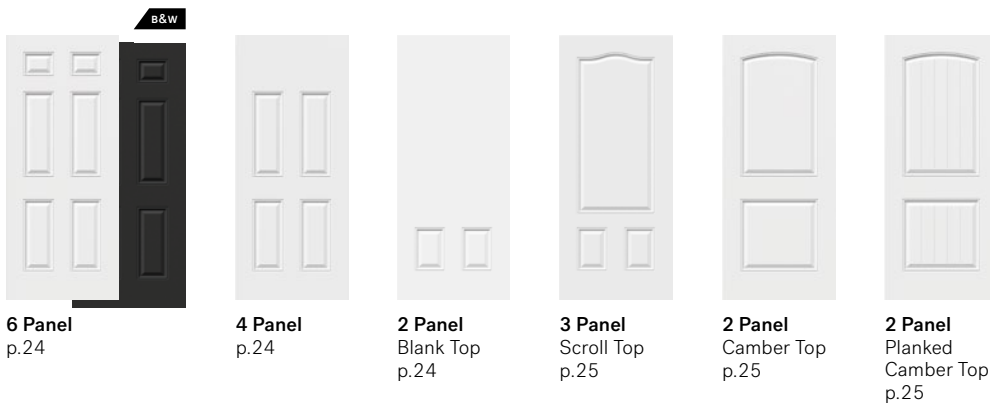

Doorglass

Allure
Stained Glass
2/5 \$
p.94

Alys
V-Groove
4/5 \$
p.63

Attraction
Stained Glass
3/5 \$\$\$
p.95

NEW

Arima
Stained Glass
4/5 \$\$
p.65

Avenue
Stained Glass
4/5 \$\$
p.37

NEW