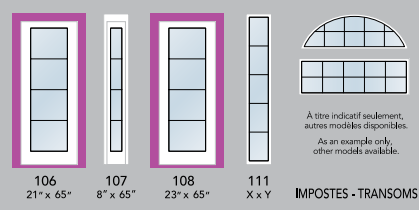

DEGRÉ D'INTIMITÉ
PRIVACY RATING

FINIS DISPONIBLES
AVAILABLE FINISHES

PL Plomb soudé 3/4" plat / Welded Lead 3/4" Flat
N Plomb soudé antique 3/4" plat / Antique Flat Welded Lead 3/4"

TRIPLE VERRE / TRIPLE GLAZED

VERRE / GLASS

Chinchilla

Plomb soudé antique 3/4" plat
Antique Flat Welded Lead 3/4"