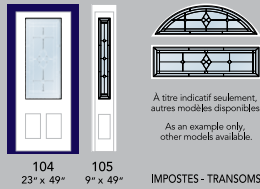

IMPOSTES - TRANSOMS

DEGRÉ D'INTIMITÉ
PRIVACY RATING