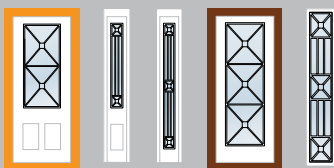

IMPOSTES - TRANSOMS

FINI DISPONIBLE
AVAILABLE FINISH

N Noir mat / Mat black

DOUBLE VERRE /
DOUBLE GLAZED

DEGRÉ D'INTIMITÉ
PRIVACY RATING

104 23" x 49"
105 9" x 49"
107 8" x 65"
108 23" x 65"
111 X x Y