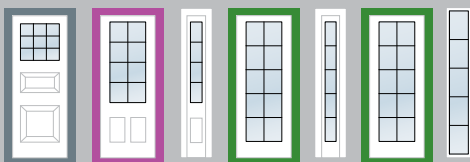

TRIPLE VERRE / TRIPLE GLAZED

VERRE / GLASS

Screen biseauté /
Beveled Screen