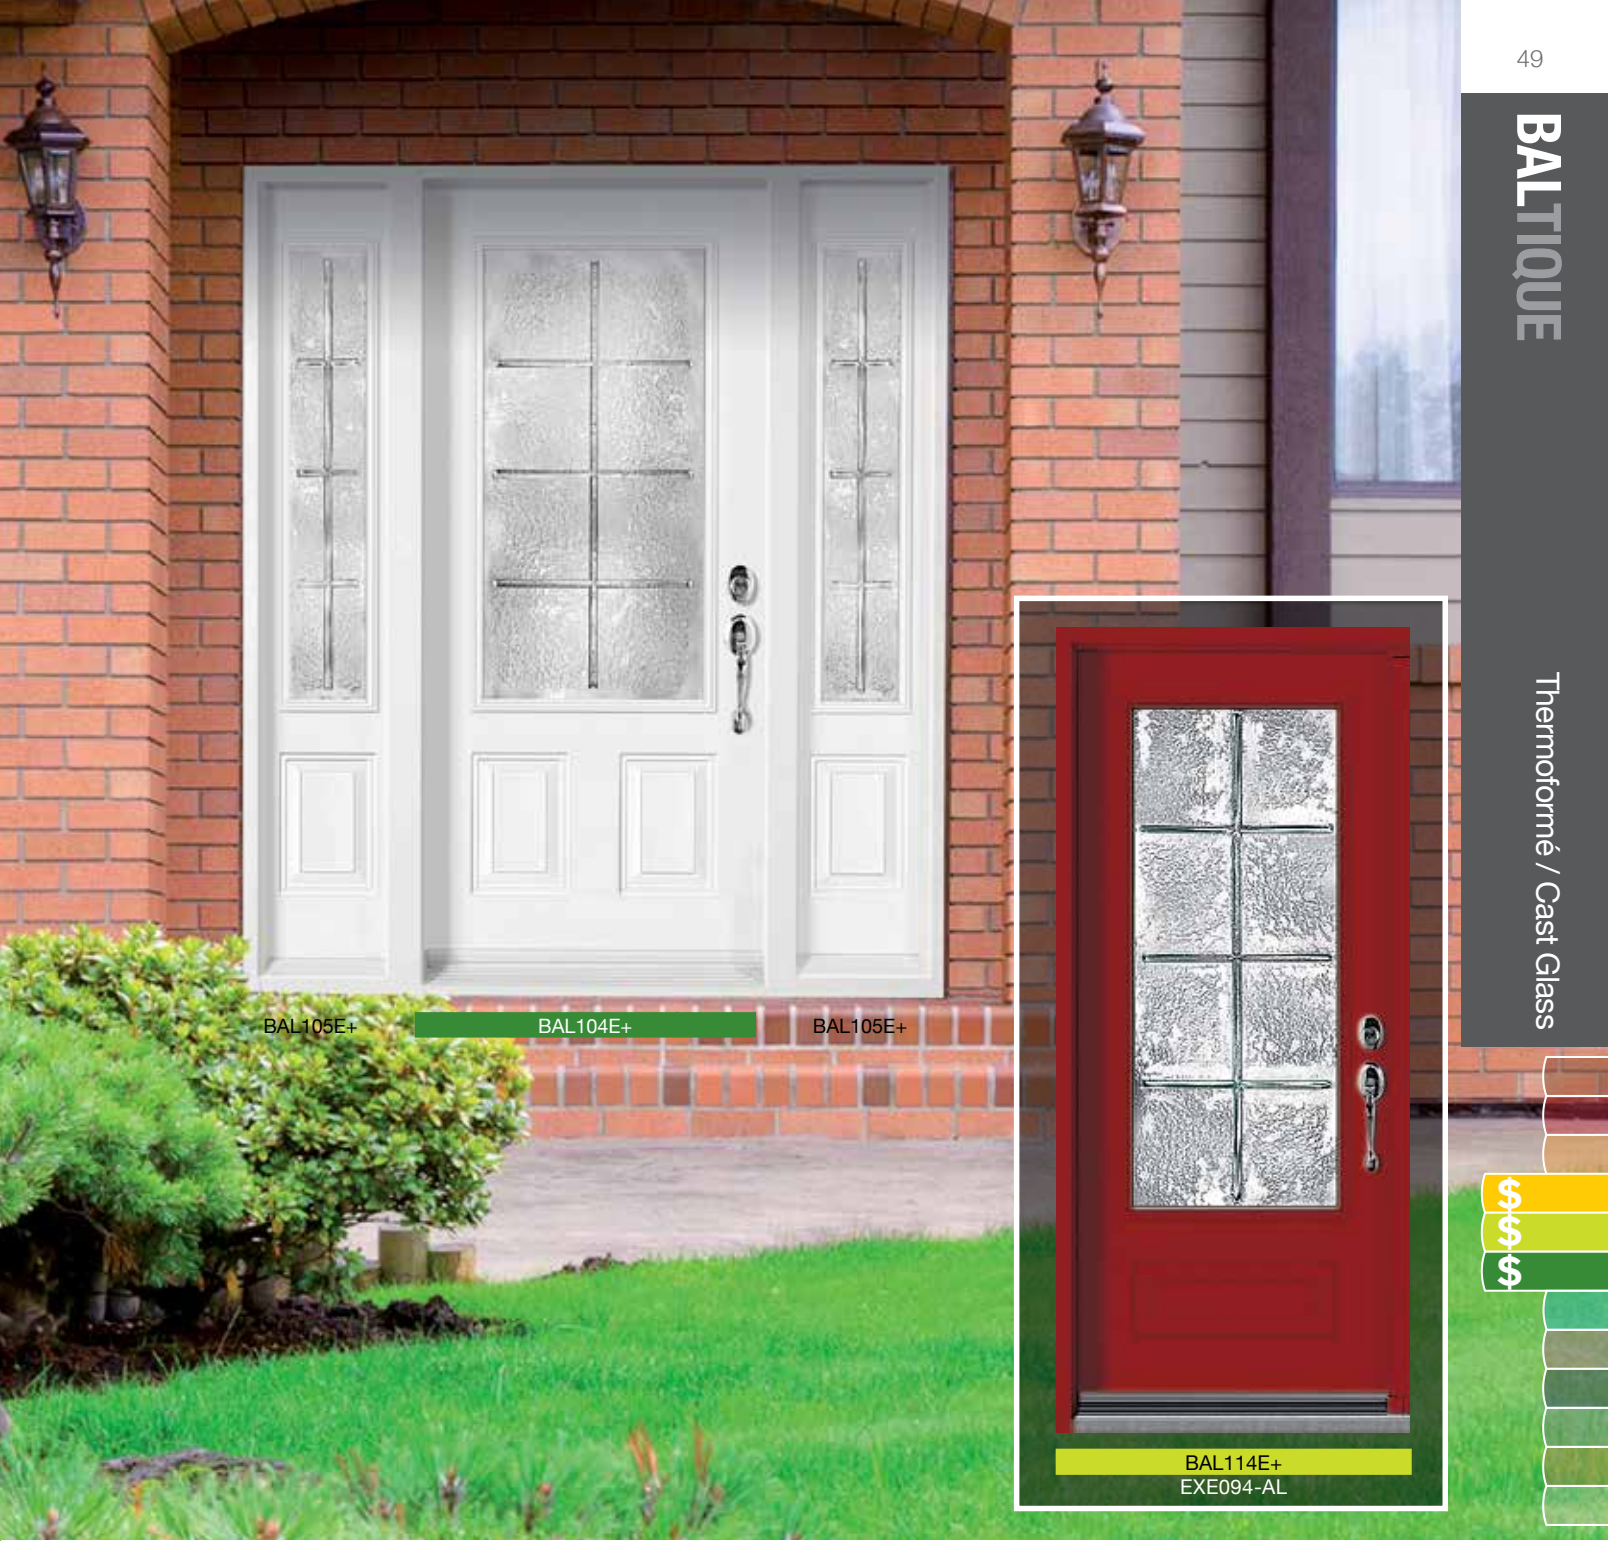

Thermoformé / Cast Glass

BAL105E+

BAL104E+

BAL105E+

DEGRÉ D'INTIMITÉ
PRIVACY RATING

DOUBLE VERRE / DOUBLE GLAZED