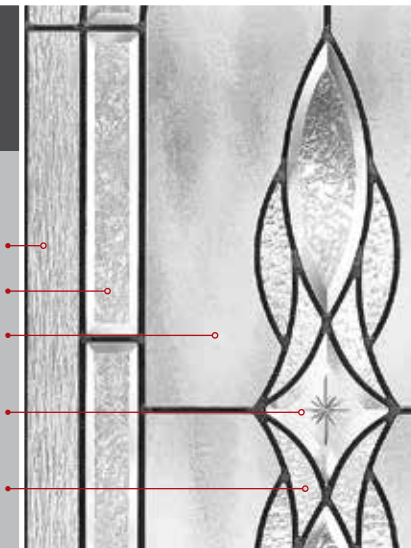

VEN105E+-N
EXE097-BL

VERRES / GLASSES

- Niagara
- Givré biseauté / Beveled Glue Chip
- Chinchilla
- Losange clair biseauté gravé à la main / Beveled Clear Diamond Shaped Hand-Engraved
- Granite / Granit