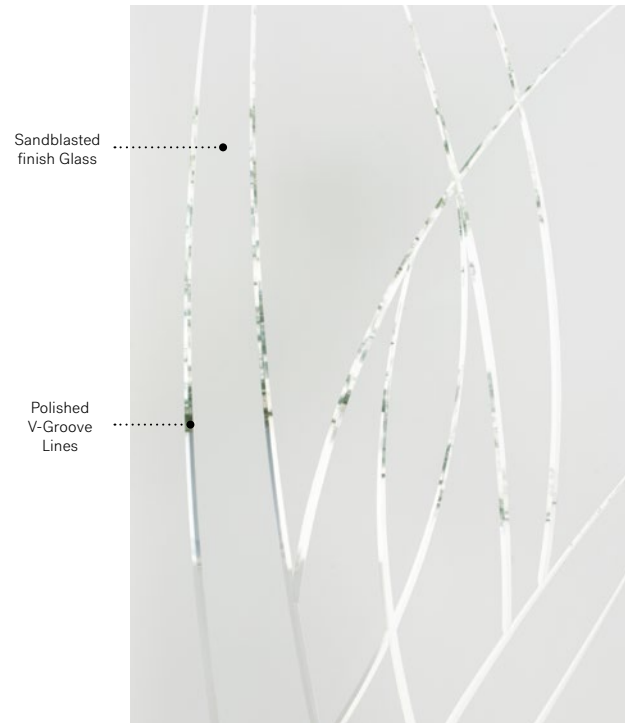

Alys

Uno steel door. Alys 22" x 64" doorglass p.63.

Alys

Alys' V-Groove design suggests motion and is at once natural and abstract, bringing your entryway to life with its dynamic composition.

V-Groove: Polished V-Groove lines on Sandblasted finish glass.

Frames: Contemporary, Novapvc or Stainable.

Sidelites and transom: Looks great accompanied by Sandblasted finish glass.

Available in custom sizes.

Sandblasted finish Glass

Polished V-Groove Lines

Privacy Level