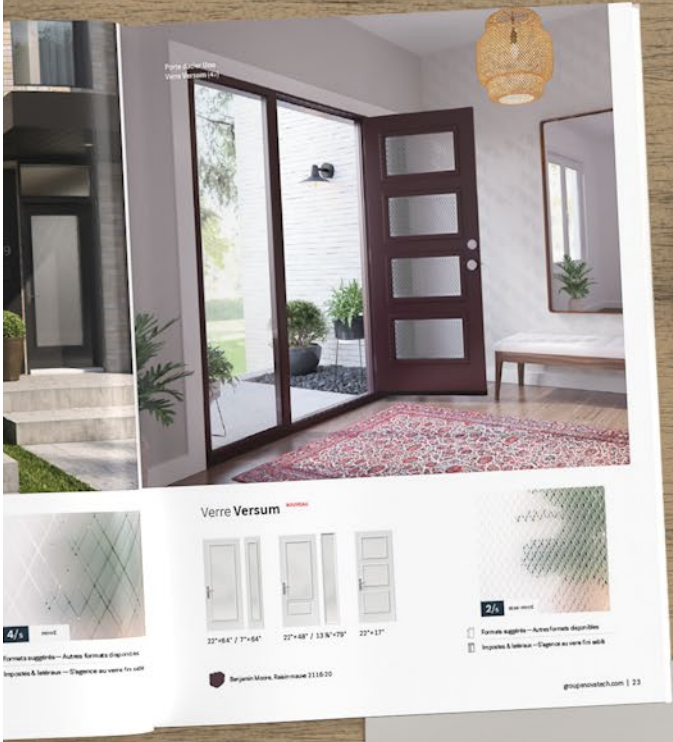

Designing a new entrance will give you the chance to create a new look for your home's facade. Choose from one of our many options to get started.

Design your entrance
Page 8

STEP

3

Choose your entry door

A new front door will turn heads, improve your exterior and make your home stand out. Select your door from our Shaker, Design, Prestige and Classic door collections.

Entry doors
Page 10

STEP

4

Choose your doorglass

A doorglass is a great way to customize your front door and bring natural light into your home. Look through our unique selection of decorative doorglass.

Doorglass
Page 26

Right: Brixton steel door p.21. Edge 13 7/8" x 79" sidelites p.45.