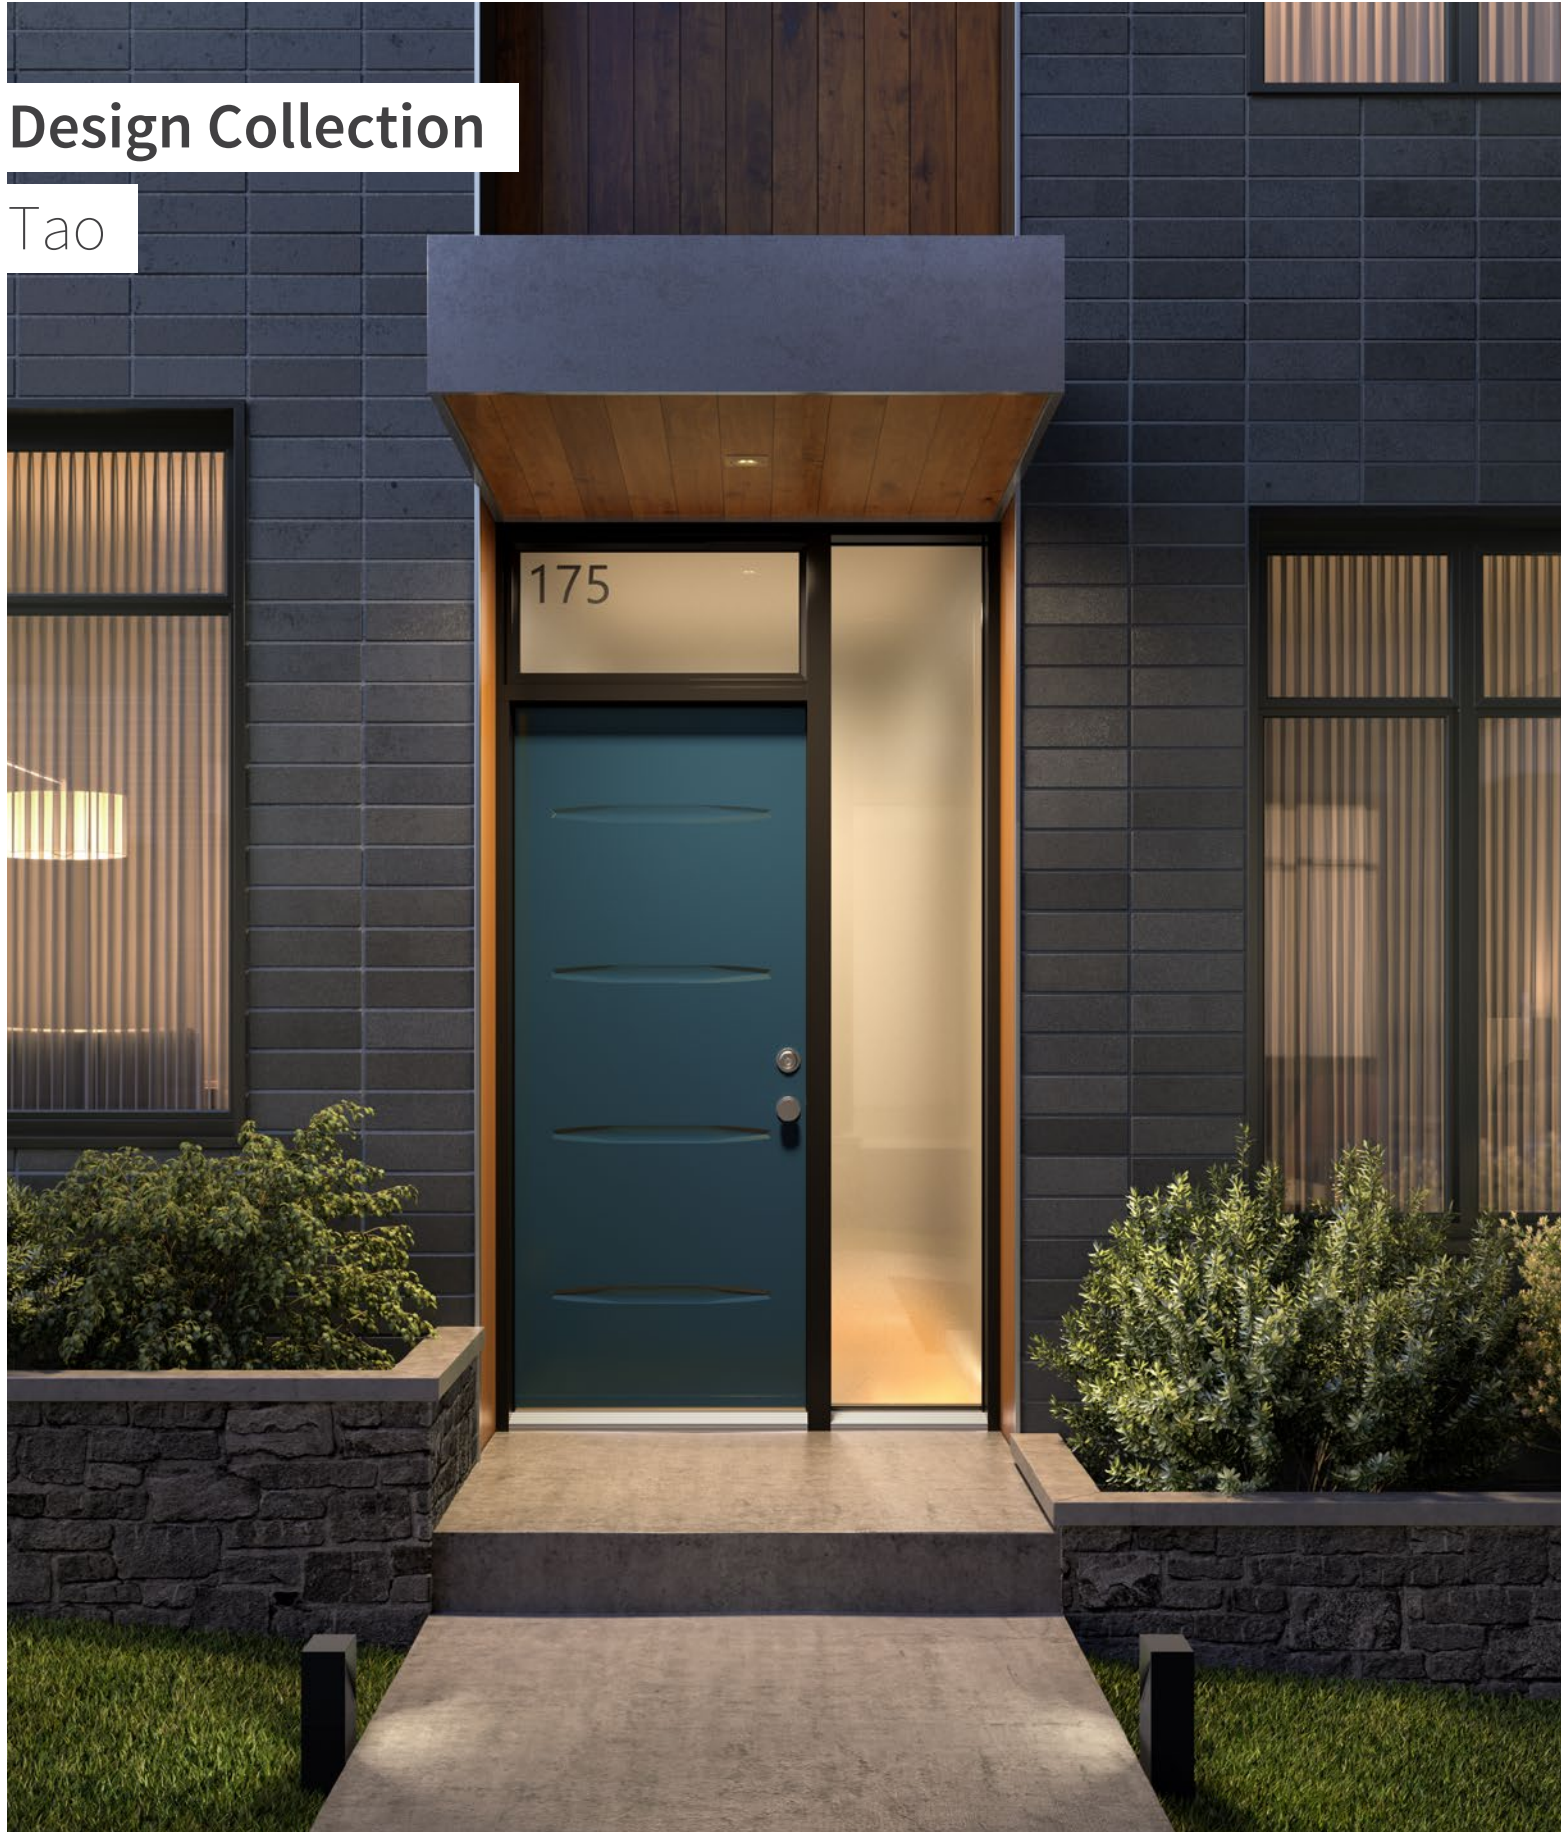

Design Collection

Tao

Tao steel door p.15. Satin finish glass sidelite and transom.