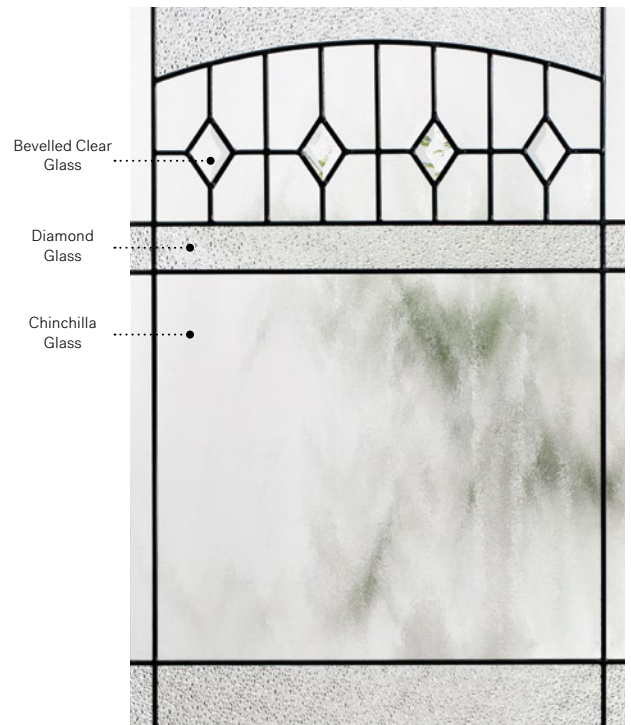

Liano

Stylish and warm, Liano is both classic and minimalist. Enjoy a sparkling light effect in your entryway thanks to the bevelled diamonds in its camber top.

Stained glass: Chinchilla glass, bevelled clear glass and Diamond glass.

Caming: Patina.

Frames: Contemporary, Novapvc or Stainable.

Sidelites and transom: Looks great accompanied by Chinchilla glass.

Available in custom sizes.

Privacy Level **4/5**
PRIVATE

Frames 22" x 48"
Contemporary 10-324-057-006
Novapvc 10-324-057-003
Stainable 10-324-057-004

Frames 22" x 36"
Contemporary 10-324-050-009
Novapvc 10-324-050-001
Stainable 10-324-050-002

Frames 22" x 14 7/16"
Contemporary 10-324-260-001
Novapvc N/A
Stainable N/A

Frames 8" x 48"
Contemporary 10-324-017-006
Novapvc 10-324-017-001
Stainable 10-324-017-002

Frames 8" x 36"
Contemporary 10-324-010-008
Novapvc 10-324-010-001
Stainable 10-324-010-002