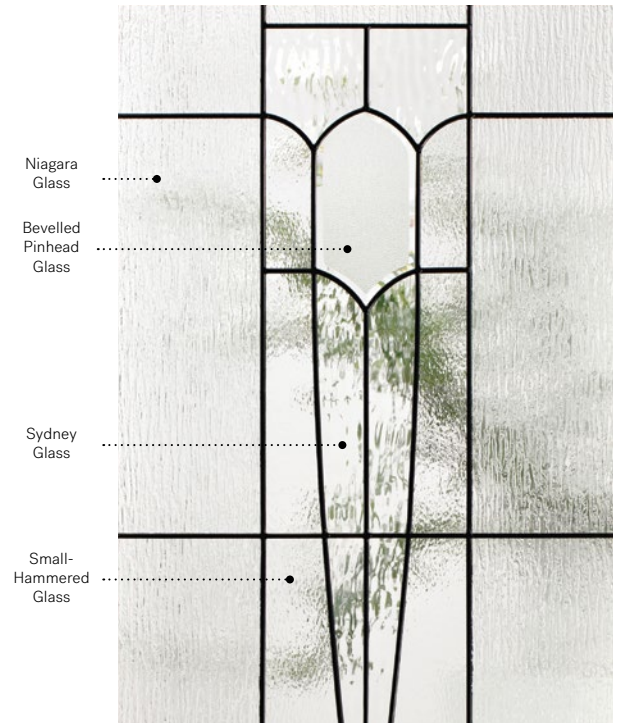

Mistral

Orleans steel door p.23. Mistral 22"× 48" doorglass p.85.

Mistral

A nod to Art Nouveau illustrations, Mistral is a tableau of simple, slender shapes.

Stained glass : Niagara glass, Sydney glass, bevelled Pinhead glass and Small-hammered glass.

Caming : Zinc or Patina.

Frames : Novapvc or Stainable.

Sidelites and transom : Looks great accompanied by Niagara glass.

Available in custom sizes.

Privacy Level **3/5**
SEMI-PRIVATE

Frames	22" x 64"	22" x 48"	22" x 36"	22" x 17"	22" x 14 7/16"
Novapvc	10-310-060	10-310-057	10-310-050	10-310-259	10-310-260
Stainable	10-310-060	10-310-057	10-310-050	10-310-259	N/A
	Zinc Pat. 006 001	Zinc Pat. 007 001	Zinc Pat. 008 001	Zinc Pat. 006 001	Zinc Pat. 006 001
	009 005	009 004	010 006	008 004	

Opal

Orleans steel door with Prestige Mouldings p.23. Opal 22" x 48" doorglass p.87.

Opal

Opal is the result of a rich arrangement of bevelled glass in a timeless style. Clear and Satin finish glass will ensure the privacy of your home while allowing light to flood in. The softness of its simple and symmetrical shapes will add elegance to your architecture.