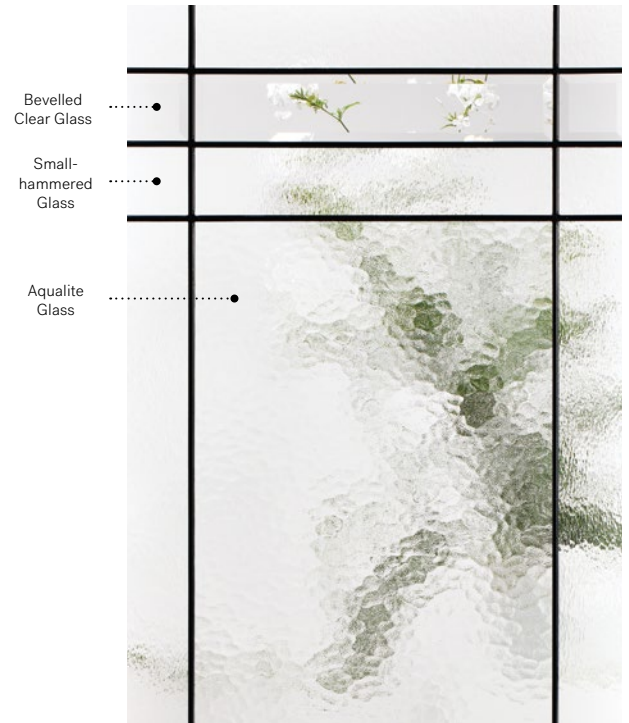

Available in custom sizes.

Privacy Level **3/5**
SEMI-PRIVATE

Frames	22"×64"			22"×48"			22"×36"			22"×17"			22"×14 7/16"		
	Zinc	Pat.		Zinc	Pat.		Zinc	Pat.	Zinc	Pat.		Zinc	Pat.		
Contemporary	10-230-060-013	014		10-230-057-024	025		10-230-050-024	025		10-230-259-010	011	10-230-260-010	011		
Novapvc	10-230-060-002	001		10-230-057-003	001		10-230-050-003	001		10-230-259-002	001	10-230-260-001	002		
Stainable	10-230-060-005	011		10-230-057-005	006		10-230-050-005	006		10-230-259-007	006	N/A			

Celeste

Orleans steel door with Prestige Mouldings p.23. Celeste 22"×48" doorglass with 8"×48" sidelite p.71.

Celeste

Celeste juxtaposes different types of glass within its patina coming, creating a delicate geometric pattern with a refined and balanced light effect.

Stained glass: Bevelled clear glass, Small-hammered glass and Aqualite glass.

Coming: Patina.

Frames: Contemporary, Novapvc or Stainable.

Sidelites and transom: Looks great accompanied by Clear glass.

Available in custom sizes.