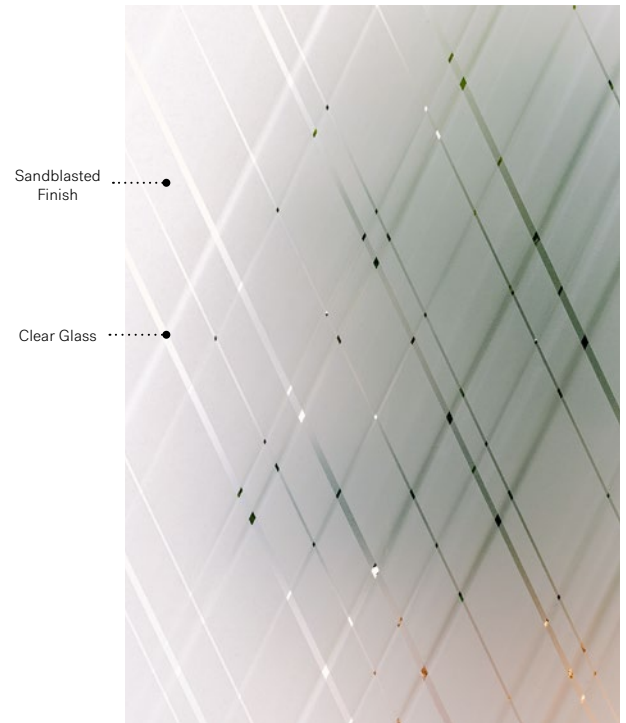

* **Masterline and Fluid glass** — The pattern of the glass runs parallel to the longest side of the doorglass (see ‡/↔ symbols above.)
Elevation venting unit with Masterline glass p.103. Q470 venting unit with Masterline glass, p.107.

Arum

Uno steel door. Arum 22" x 64" doorglass p.35. Clear glass transom.

NEW

Arum

Arum offers the simplicity of Sandblasted finish glass with an elegant design and a high degree of privacy. Fine diagonal lines intertwine to create a pattern that will enhance the look of your home for both renovation and new construction projects.

Silkscreened glass: Dual layered Sandblasted finish on clear glass.

Frames: Contemporary or Novapvc.

Sidelites and transom: Looks great accompanied by Sandblasted finish or Clear glass.

Privacy Level **4/5**
PRIVATE