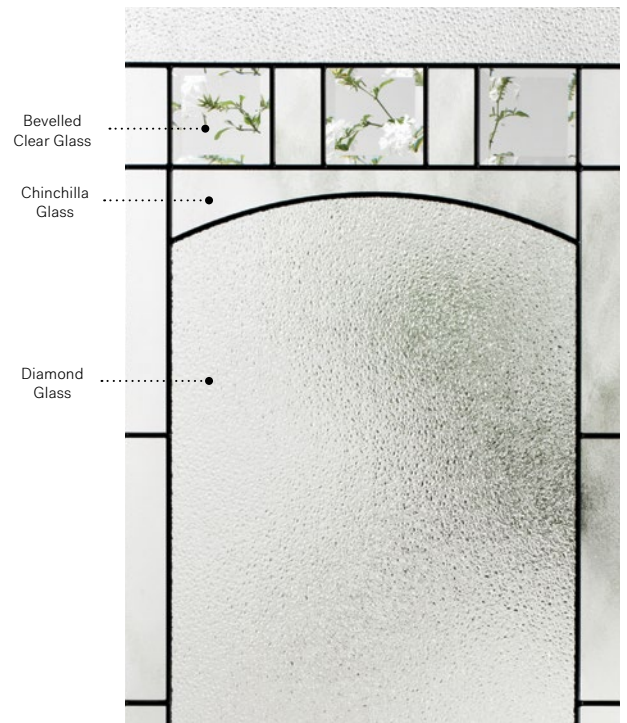

Bistro

With its arched central piece crowned by bevelled clear glass, Bistro offers a consistently classic and natural look. Bistro will rejuvenate any exterior.

Stained glass: Chinchilla glass, bevelled clear glass and Diamond glass.

Caming: Zinc or Patina.

Frames: Contemporary, Novapvc or Stainable.

Sidelites and transoms: Looks great accompanied by Chinchilla glass.

Available in custom sizes.

Privacy Level **3/5**
SEMI-PRIVATE