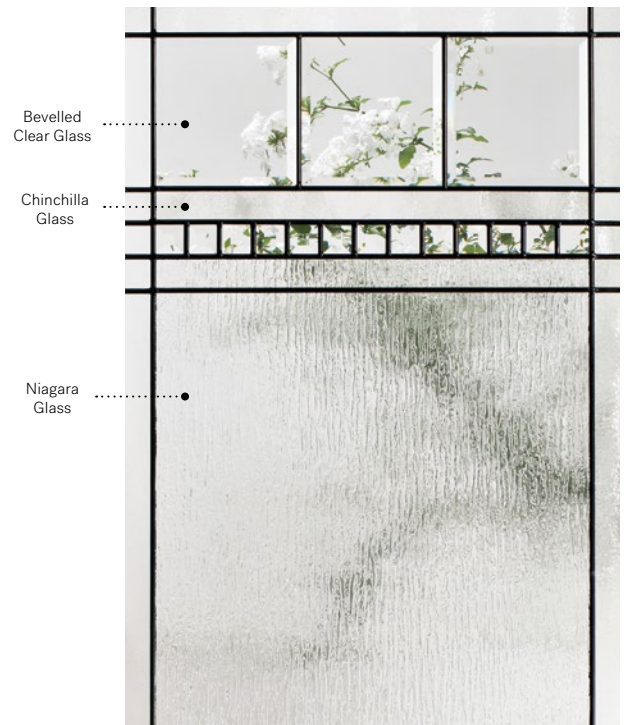

Orleans steel door p.23. Chanelle 22" x 48" doorglass with 8" x 48" sidelite p.73.

Chanelle

Chanelle will bring a stately, elegant and timeless touch to any home, classic or modern. With clean lines and bright bevels, it creates stunning light effects.

Stained glass: Chinchilla glass, bevelled clear glass and Niagara glass.

Caming: Patina.

Frames: Contemporary, Novapvc or Stainable.

Sidelites and transom: Looks great accompanied by Niagara glass.

Available in custom sizes.