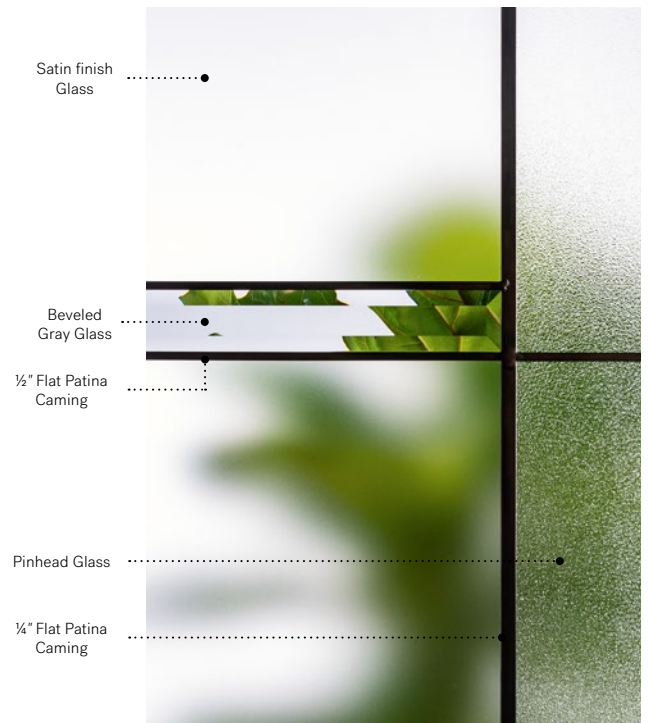

NEW

Belmont

Belmont is a Stained Glass model with an urban look designed for today's architectural styles. Its minimalist, asymmetrical composition of flat black patina caming and Satin finish glass fits perfectly with the volumes and materials found in the architecture of contemporary houses. Paired with a satin black handle, Belmont's elegance is unrivaled.

Stained Glass: Satin finish glass, beveled gray glass and Pinhead glass.

Caming: 1/2" wide flat Patina caming and 1/4" wide flat Patina caming.

Frames: Contemporary or Novapvc.

Sidelites and transom: Looks great accompanied by Satin finish glass.
Available in custom sizes.

Privacy Level **3/5**
SEMI-PRIVATE