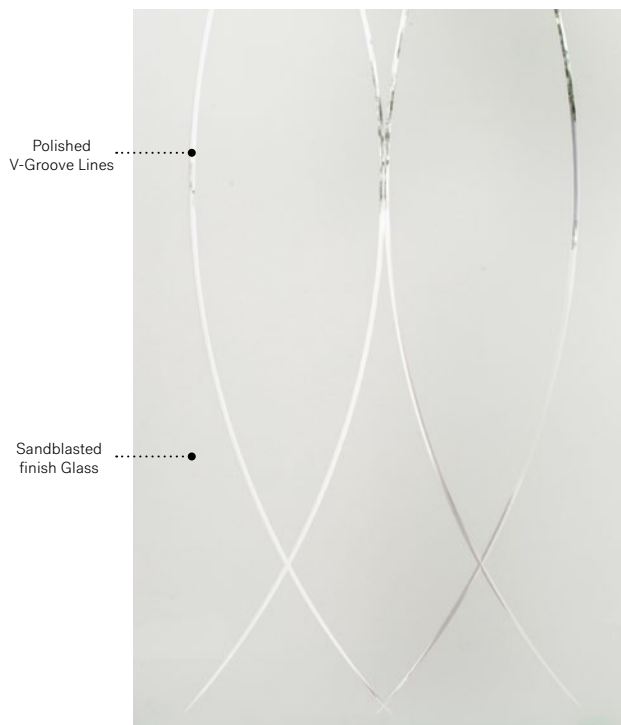

Privacy Level **4/5**
PRIVATE

Frames	22" x 64"	22" x 48"	22" x 36"	22" x 17"	22" x 14 7/16"
	Zinc Pat.	Zinc Pat.	Zinc Pat.	Zinc Pat.	Zinc Pat.
Contemporary	10-388-060 002 005	10-388-057 002 005	10-388-050 002 005	10-388-259 002 005	10-388-260 002 004
Novapvc	10-388-060 001 004	10-388-057 001 004	10-388-050 001 004	10-388-259 001 004	10-388-260 001 003

Frames	7" x 64"	8" x 48"	8" x 36"
	Zinc Pat.	Zinc Pat.	Zinc Pat.
Contemporary	10-388-005 002 005	10-388-017 002 004	10-388-010 002 005
Novapvc	10-388-005 001 004	10-388-017 001 003	10-388-010 001 004

Verso

Soho steel door p.21. Verso 22" x 48" doorglass p.91.

Verso

With its simple and elegant intersecting lines, Verso is a timeless homage to the art of glass cutting.

V-Groove: Polished V-Groove lines on Sandblasted finish glass.
Frames: Contemporary, Novapvc or Stainable.
Sidelites and transom: Looks great accompanied by Sandblasted finish glass.
 Available in custom sizes.

Winchester

Orleans steel door p.23. Winchester 22" x 48" doorglass p.93. Satin finish glass transom.

NEW

Winchester

Classic style doorglass in its simplest form. Sleek and balanced, Winchester offers a rich, contrasting mix of Clear and Satin finish glass with black patina coming. With its elegant beveled clear glass border, Winchester provides both privacy and visibility.