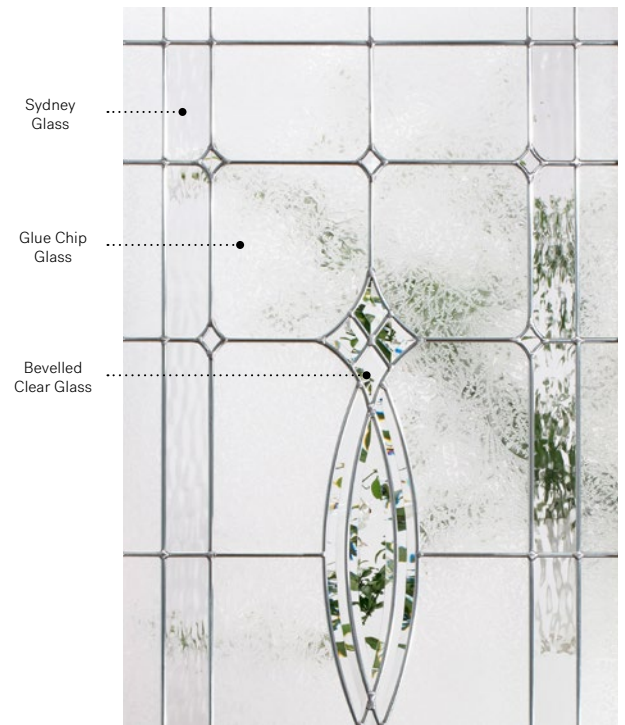

The curved top and solid frame showcase a large number of bevelled pieces that give this refined stained glass model a rich and classic look.

Stained Glass: Granite glass, Glue Chip glass and bevelled clear glass.

Caming: Zinc or Patina.

Frames: Novapvc or Stainable.

Sidelites and transom: Looks great accompanied by Granite glass.

Available in custom sizes.

Privacy Level

2/5

SEMI-PRIVATE

Frames	22" x 64"	22" x 48"	22" x 36"	21 5/8" x 9 3/4" Half-moon
Novapvc	10-036-060	10-036-057	10-036-050	10-036-044
Stainable	10-036-060	10-036-057	10-036-050	10-036-044

Frames	7" x 64"	8" x 48"	8" x 36"
Novapvc	10-036-005	10-036-017	10-036-010
Stainable	10-036-005	10-036-017	10-036-010

Evangeline II

Influenced by the decorative arts at the start of the century, the detailed composition of Evangeline II will charm the admirers of stained glass. This model is a perfect fit for a classic or farmhouse style home.

Stained Glass: Sydney glass, Glue Chip glass and bevelled clear glass.

Caming: Zinc, Patina or Brass.

Frames: Novapvc or Stainable.

Sidelites and transom: Looks great accompanied by Glue Chip glass.

Available in custom sizes.