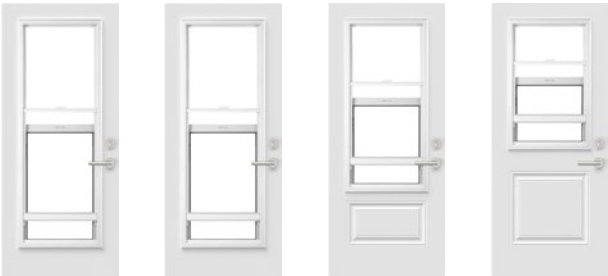

Options

- Clear glass
- Edge textured glass
- Masterline glass (horizontal)
- Optika silkscreened glass
- Transit silkscreened glass
- Distinction Grill
- Perimeter Grill

Clear Glass	22" x 64"	20" x 64"	22" x 48"	22" x 36"
Low E / Argon	24-079-060-002	24-079-038-002	24-079-057-001	24-079-050-001