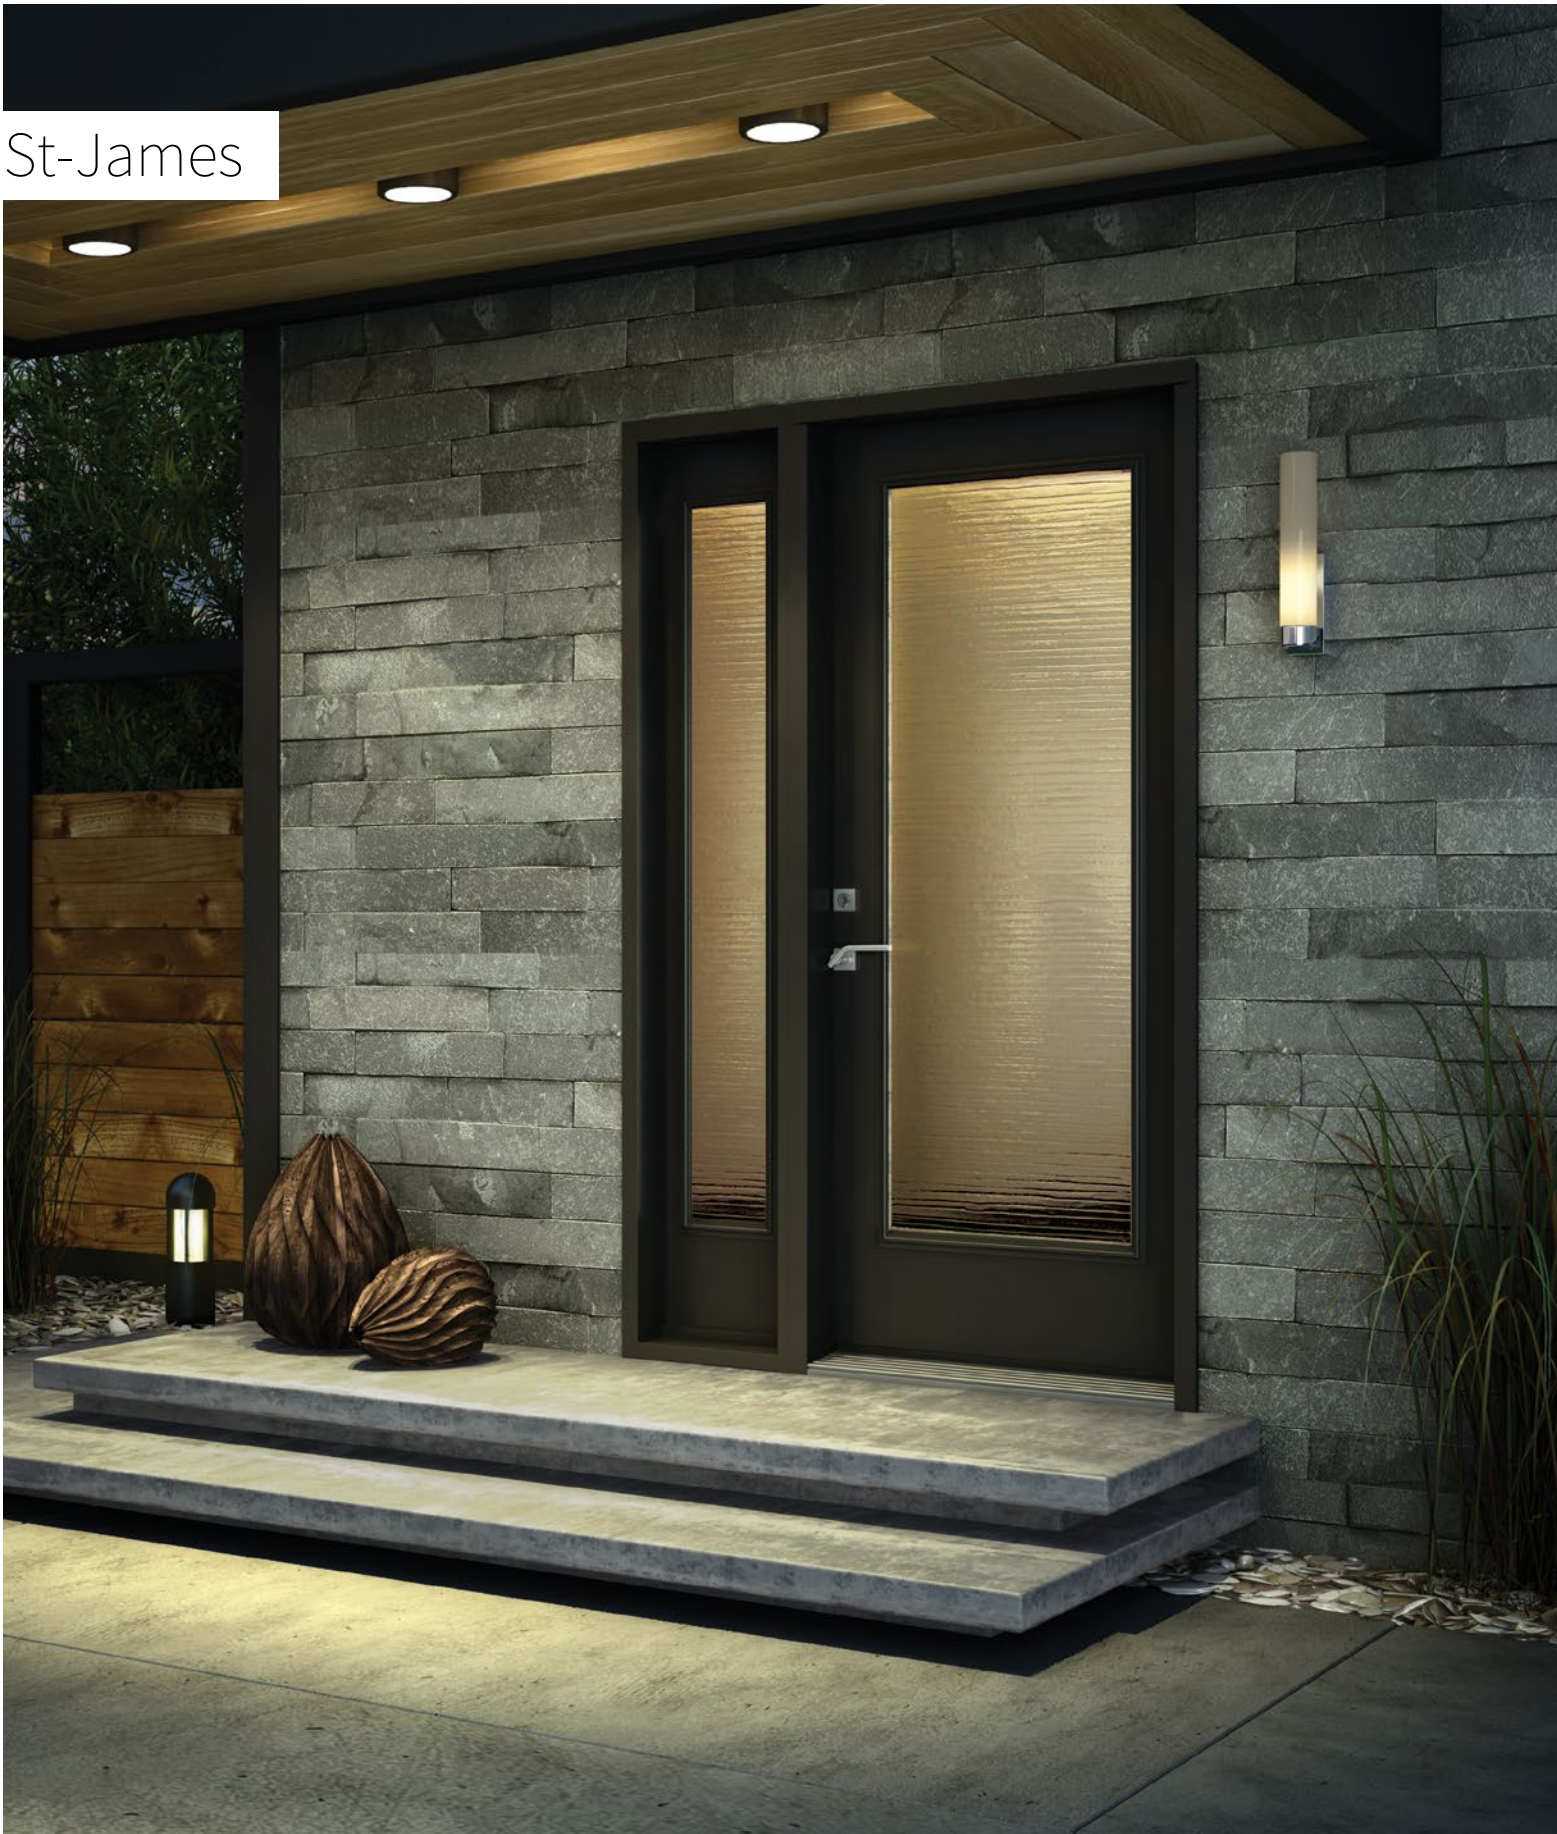

St-James

Uno steel door. St-James 22" x 64" doorglass with 7" x 64" sidelite p.55.