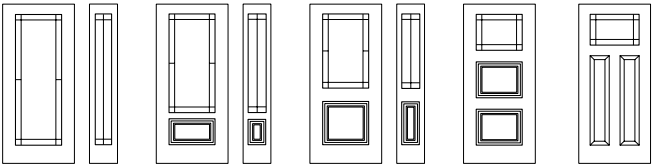

Perimeter Grill

22" x 64"
20" x 64"
7" x 64"
22" x 48"
8" x 48"
22" x 36"
8" x 36"
22" x 17"
22" x 14 7/16"

Configurations sur mesure

Create a custom configuration with your choice of split, color, and grill profile, in the size that fits your project.