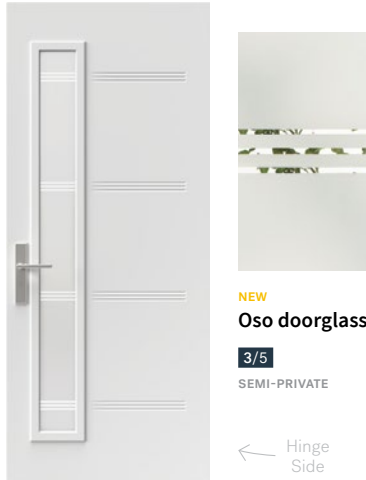

Oso

Oso steel door with Oso Doorglass 7"×64" p.17. Clear glass transom.

Asymmetrical Design

NEW

← Hinge Side

Era

The new Era door is in perfect harmony with this style's many assets: simplicity, asymmetry, and geometry. Era's asymmetrical composition is designed to leave room for a pull bar or a 7" x 64" doorlite.

Suggested frame profile
Contemporary

Dimensions
31 3/4", 33 3/4", 35 3/4" x 79"
33 3/4", 35 3/4" x 84"

79" Door 79" Door
7" x 64" doorlite

Era Embossment

NEW
Oso doorglass
3/5
SEMI-PRIVATE

← Hinge Side

Oso

Discreet lines and complex embossments add up to give Oso its refined and unique style. The asymmetrical design allows for the integration of a doorlite — ideal solution for narrow entryways — or a pull bar for added elegance.