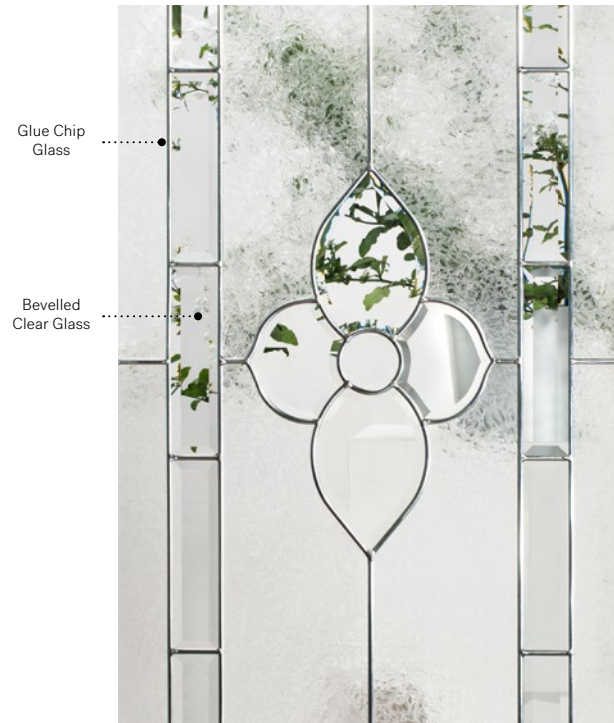

Winchester

Orleans steel door p.23. Winchester 22" x 48" doorglass p.93. Satin finish glass transom.

NEW

Winchester

Classic style doorglass in its simplest form. Sleek and balanced, Winchester offers a rich, contrasting mix of Clear and Satin finish glass with black patina coming. With its elegant beveled clear glass border, Winchester provides both privacy and visibility.

Stained Glass: Satin finish glass, beveled clear glass.

Baguettes: Patina.

Frames: Contemporary or Novapvc.

Sidelites and transom: Looks great accompanied by Satin finish glass.

Available in custom sizes.

Frames	7"×64"	8"×48"	8"×36"
Contemporary	10-385-005-002	10-385-017-002	10-385-010-002
Novapvc	10-385-005-001	10-385-017-001	10-385-010-001

Allure

With its assertive jewelled central floral element, Allure never fails to impress.

Stained Glass: Bevelled clear glass and Glue Chip glass.

Caming: Zinc or Brass.

Frames: Novapvc or Stainable.

Sidelites and transom: Looks great accompanied by Glue Chip glass.

Available in custom sizes.

Privacy Level