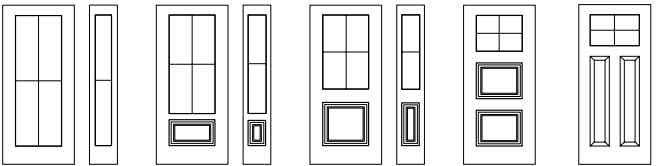

Classic Grill

22" x 64"
20" x 64"
7" x 64"
22" x 48"
8" x 48"
22" x 36"
8" x 36"
22" x 17"
22" x 14 7/16"