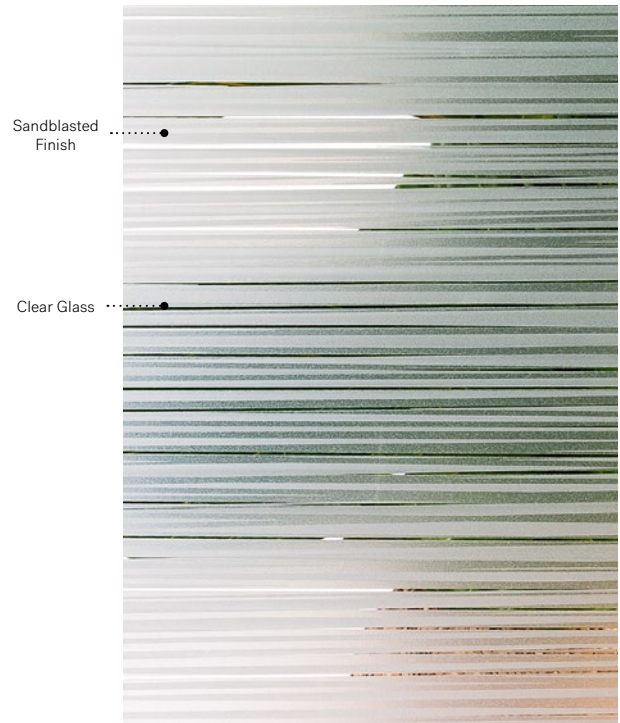

Kira

Uno steel door. Kira 22" x 64" doorglass with 13 7/8" x 79" sidelite p.47.

NEW

Kira

Two layers of fine, Sandblasted finish lines overlap to create a natural looking pattern that provides a good degree of privacy. Kira delicately filters light and fills your entrance with a sense of calm.

Silkscreened glass: Dual layered Sandblasted finish on clear glass.
Frames: Contemporary or Novapvc.
Sidelites and transom: Looks great accompanied by Sandblasted finish or Clear glass.

Privacy Level **3/5**
SEMI-PRIVATE